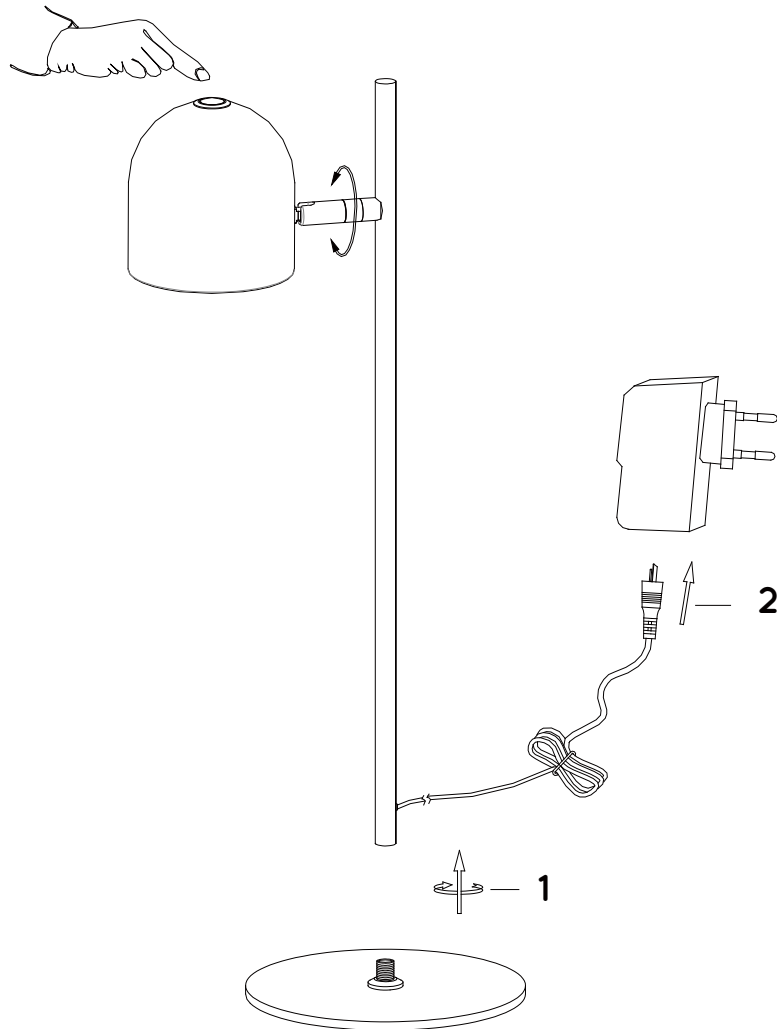

item number : 03603/05/30

EAN code : 5411212030467

item number : 03603/05/31

EAN code : 5411212030450

SKANSKA

General

Dimensions LxWxH : 22.5 cm x 16 cm x 46 cm

Height minimum : 46 cm

Height maximum : 46 cm

Dimensions shade LxWxH : Ø 9.5 cm x 10 cm

Main material : Metal

Ceiling rose material : -

Color : Black, white

Style : Modern

Shape: Round

Weight : 1.2 kg

Light source number : 1

Power requirements : DC12V, 1000mA

Main Power 100-240V- 50/60Hz

Bulb type & maximum wattage : 5W LED

For more specifications of this product please visit

www.lucide.com

LUCIDE

TECHNICAL DRAWING & DIMENSIONS

SKANSKA

Item number : 03603/05/30

EAN code : 5411212030467

Item number : 03603/05/31

EAN code : 5411212030450

For more specifications, dimensions please visit

www.lucide.com

Touch on/off & dimmable