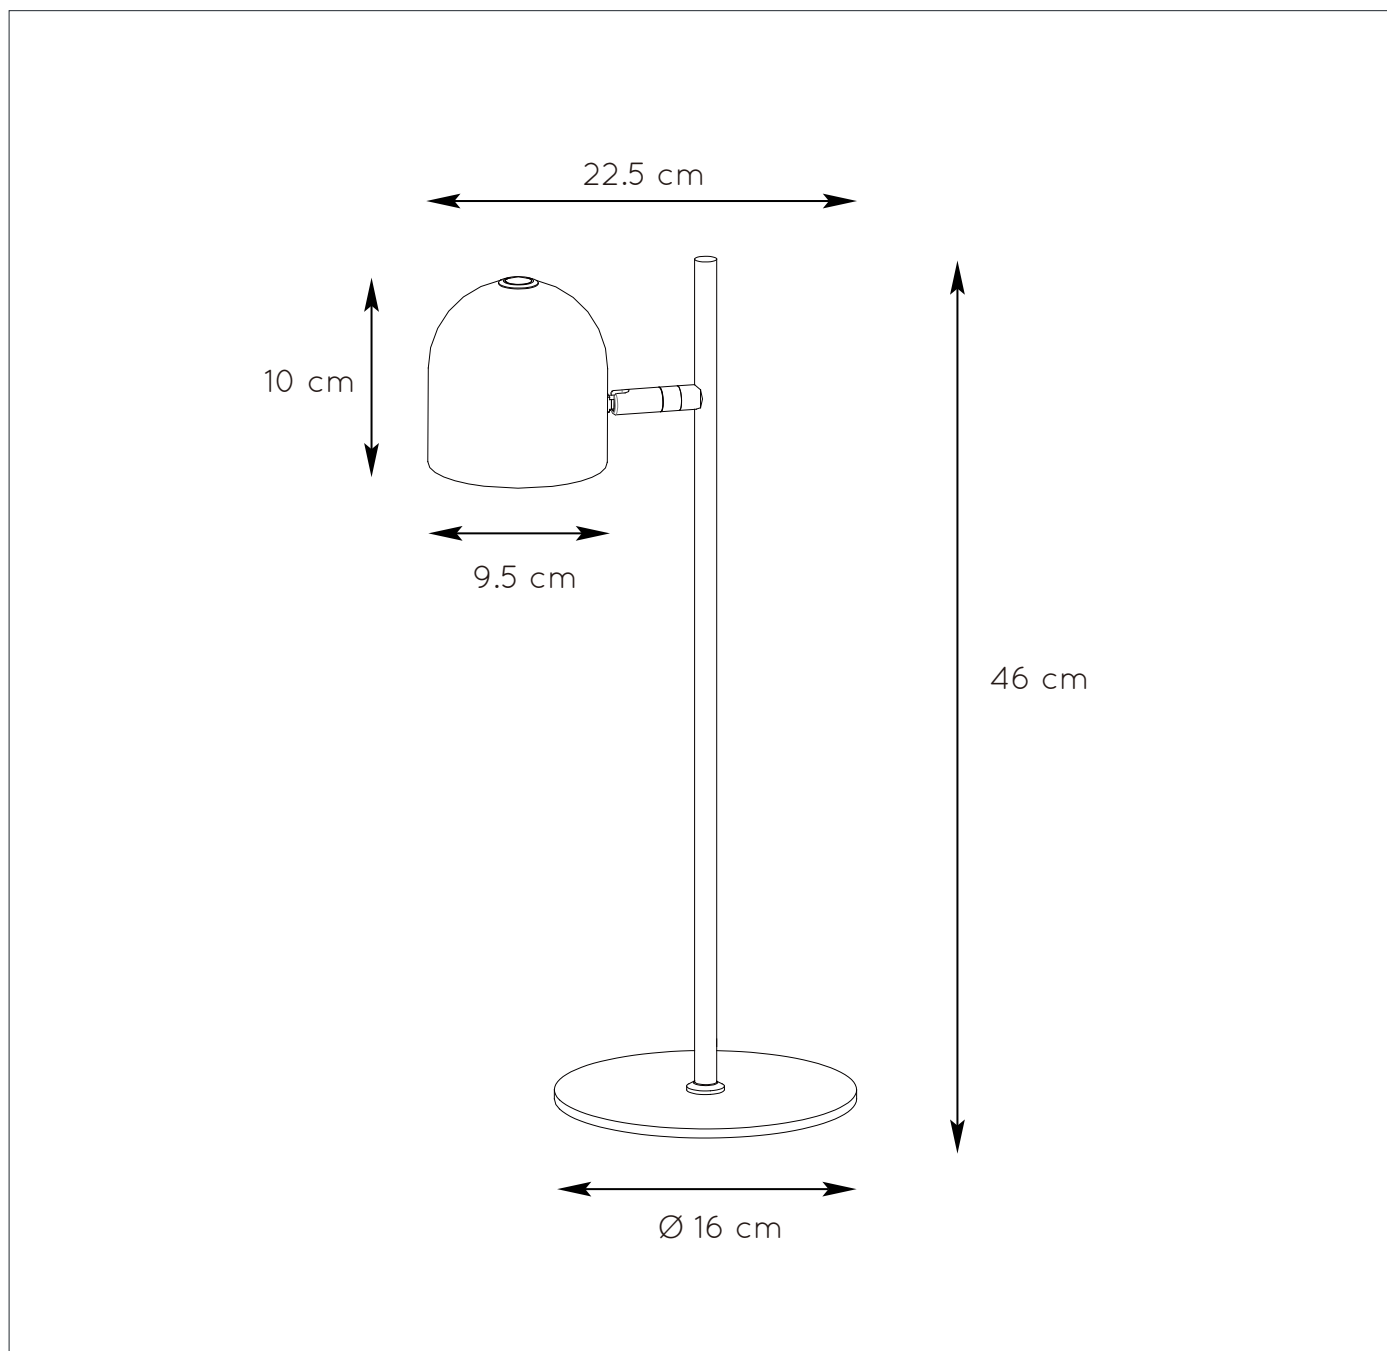

LUCIDE

TECHNICAL DRAWING & DIMENSIONS

SKANSKA

Item number : 03603/05/30

EAN code : 5411212030467

Item number : 03603/05/31

EAN code : 5411212030450

For more specifications, dimensions please visit

www.lucide.com