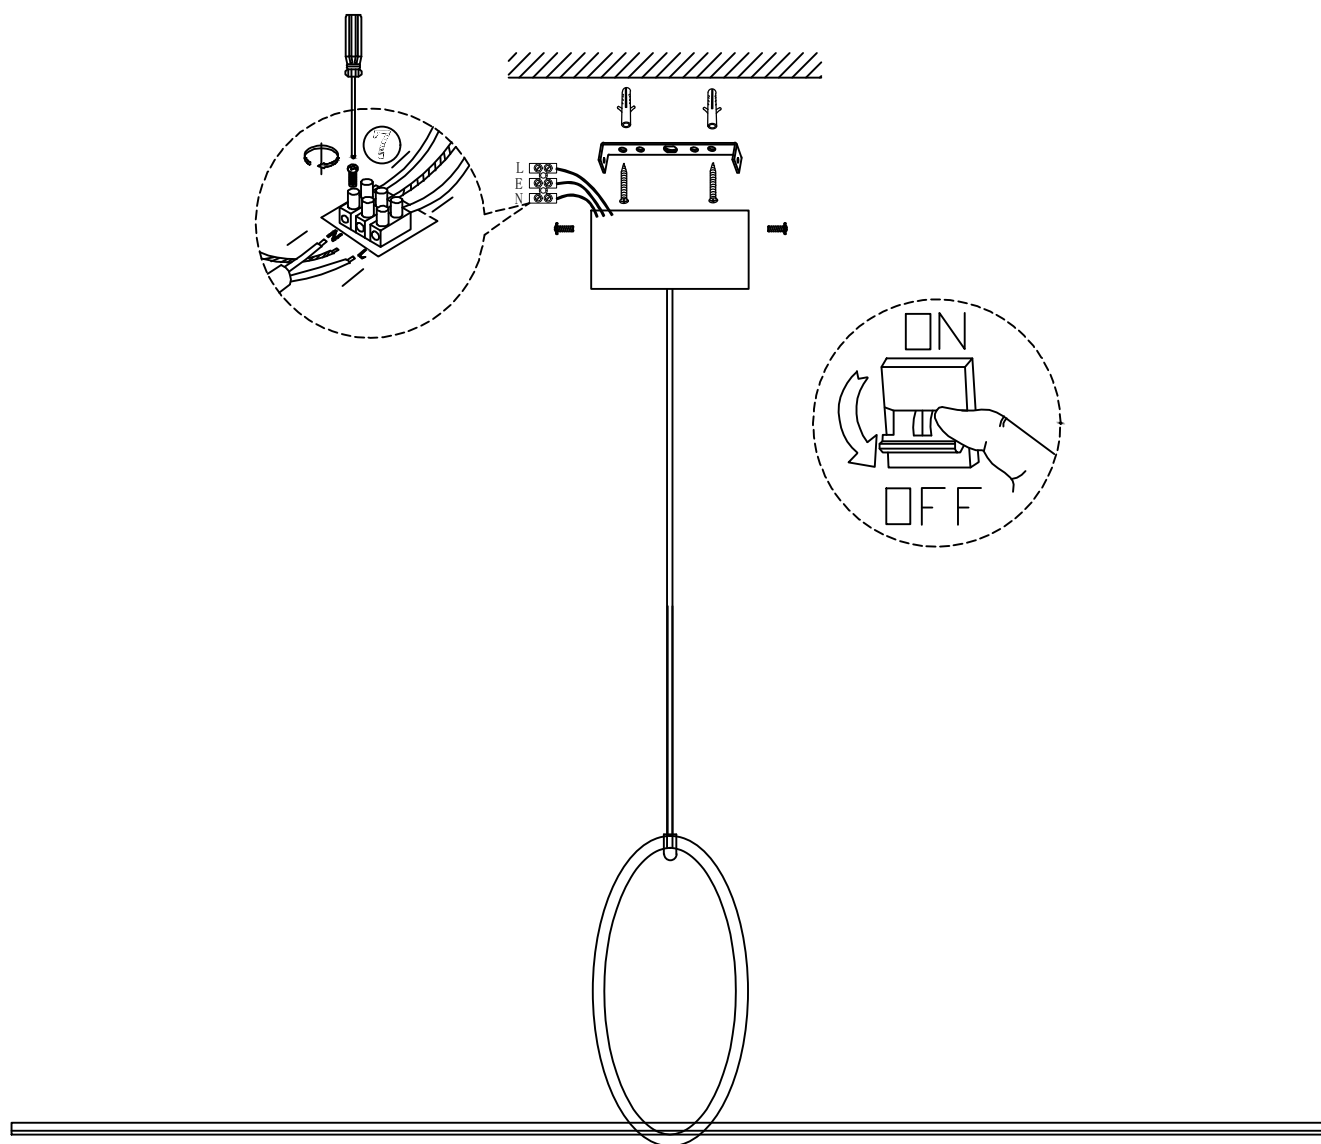

10339A2

1. Rated Voltage : AC220V
2. Frequency : 50~60Hz
3. light source:LED
4. Material : Metal, Acrylic