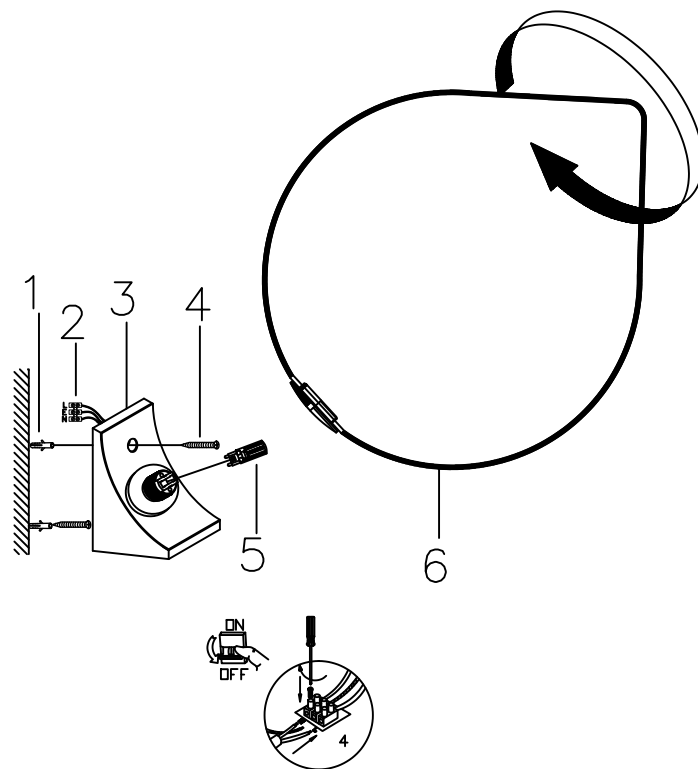

9572W

1. Rated Voltage : AC220V
2. Frequency : 50~60Hz
3. light source: **E27**
4. Material : Metal, **Glass**