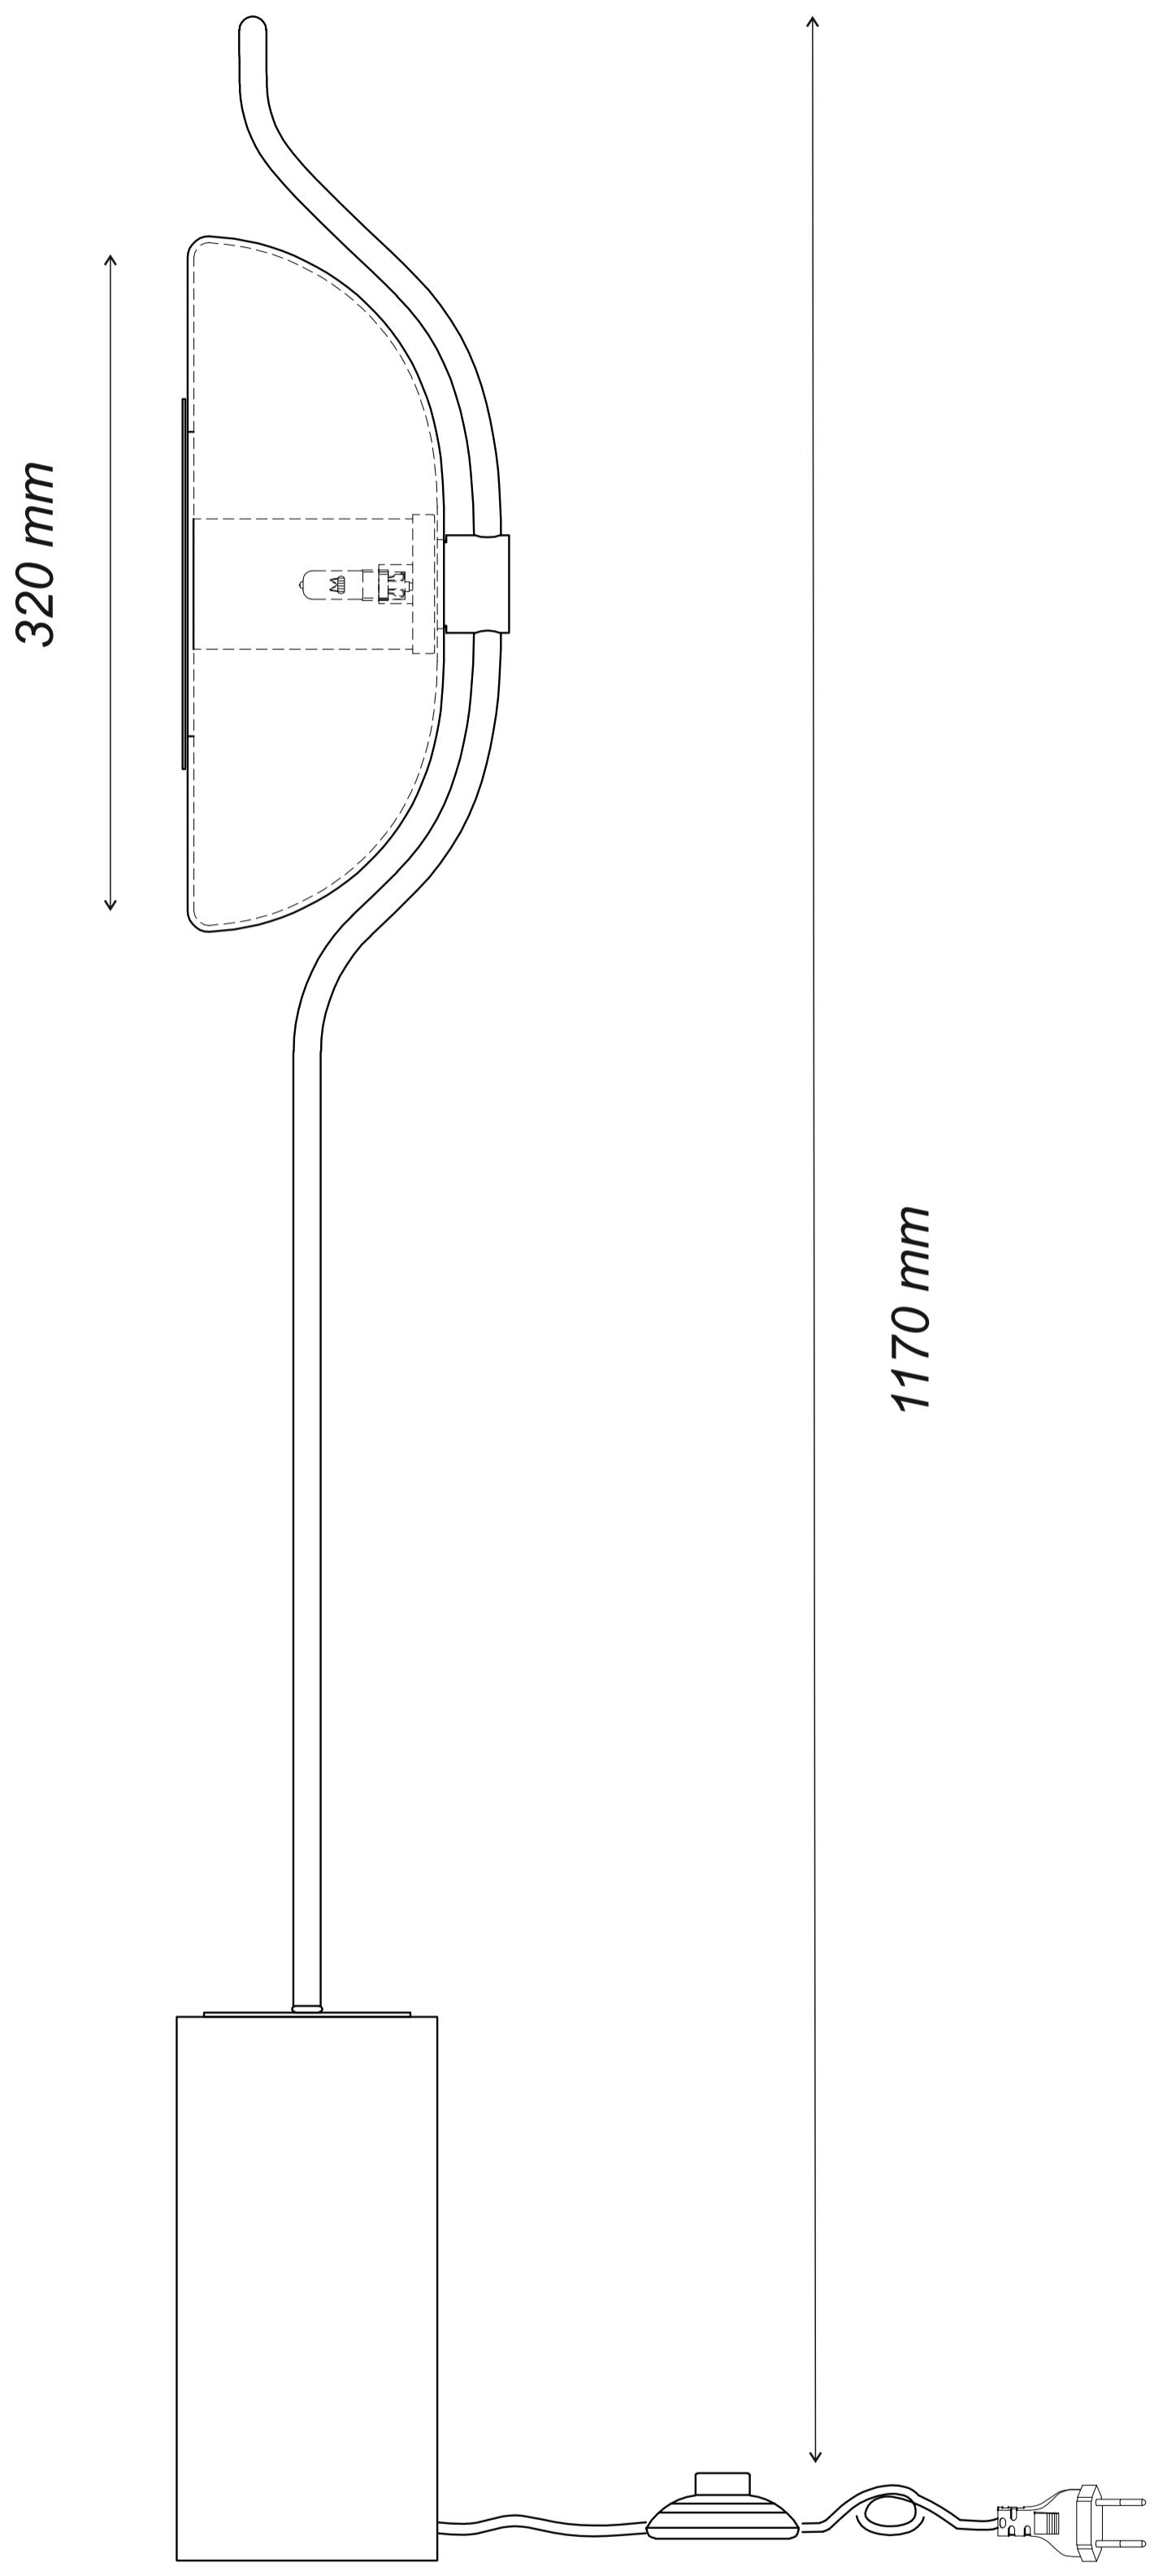

# 9285F

- 1. Rated Voltage: AC220-250V
- 2. Frequency: 50Hz
- 3. light source: LED G9 4W
- 4. Material: Metal And Glass