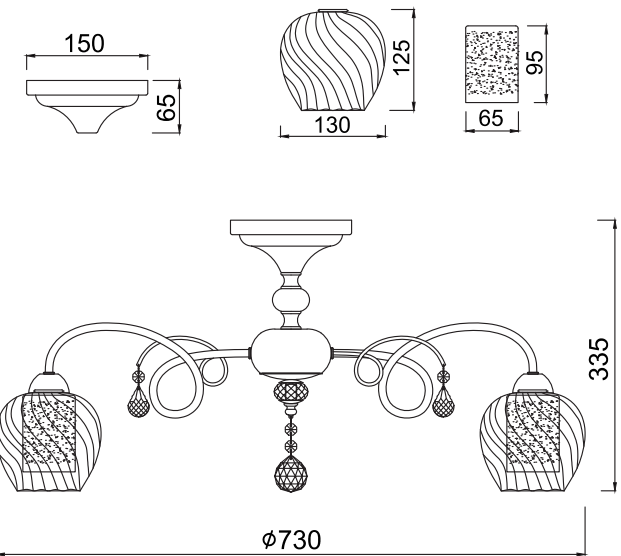

FREYA
TRADITION OF QUALITY

INSTRUCTION

MODEL: FR2663-PL-08-CH

8 X E14 (40W)

FREYA-LIGHT.COM