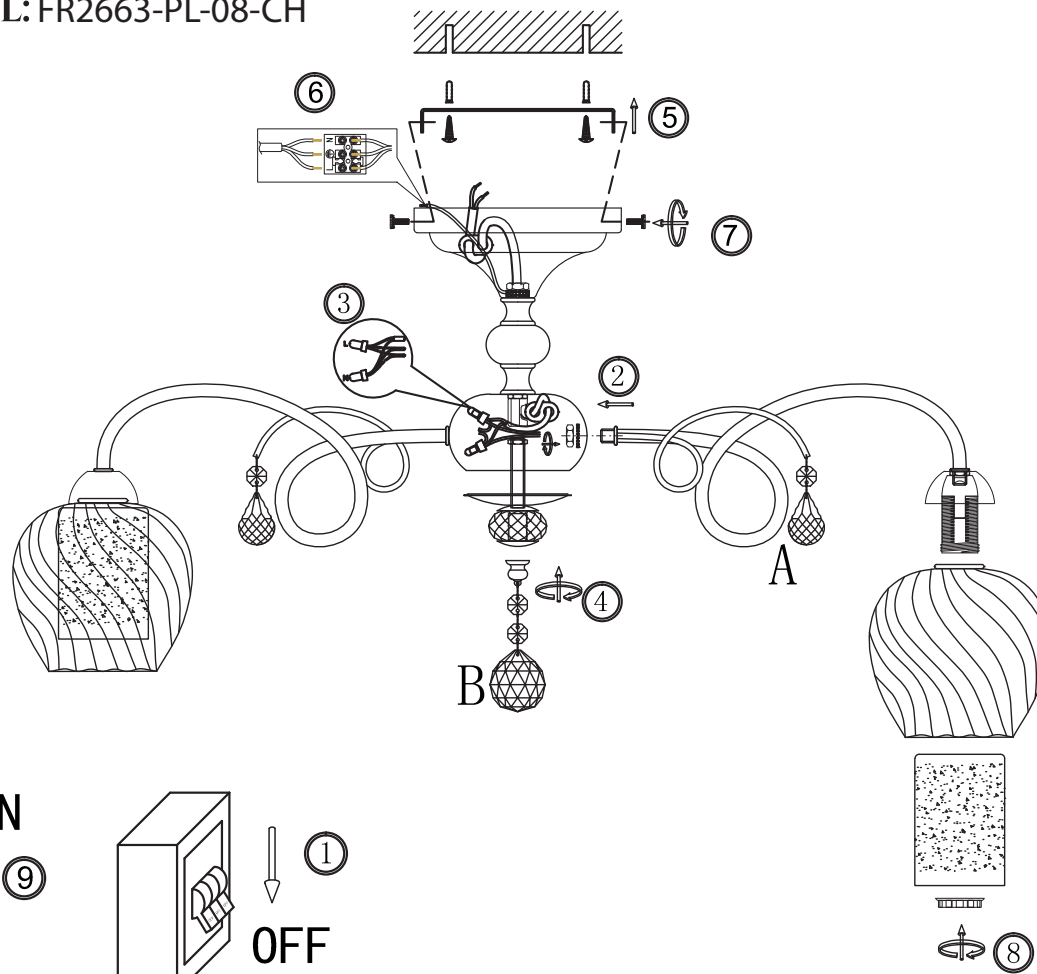

FREYA
TRADITION OF QUALITY

INSTRUCTION

MODEL: FR2663-PL-08-CH

8 X E14 (40W)

FREYA-LIGHT.COM