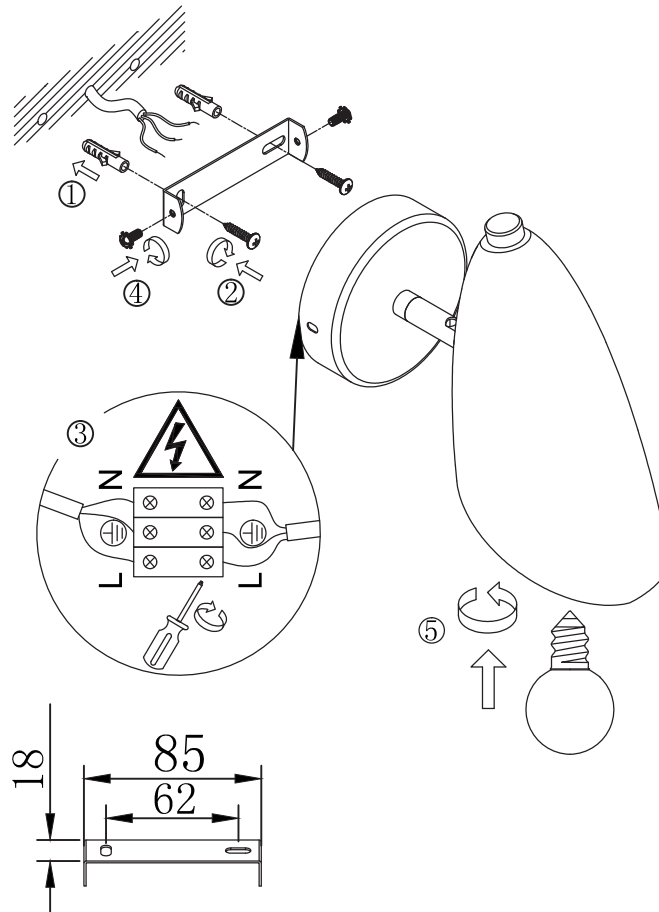

FREYA
TRADITION OF QUALITY

INSTRUCTION

MODEL: FR5852-WL-01-W
WALL LAMP

1 X E14 (40W)

FREYA-LIGHT.COM