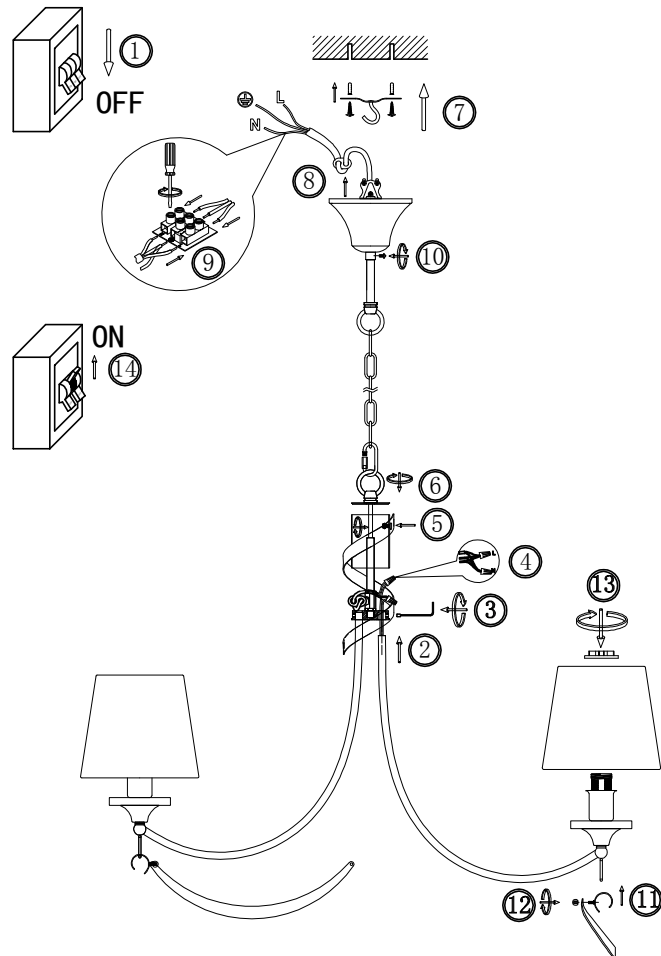

FREYA
TRADITION OF QUALITY

Instruction

FR5081PL-07CH

7 x E14 (40W)

Model: FR5081PL-07CH
Collection: Modern
Series: New Series 081

Ceiling Lamps