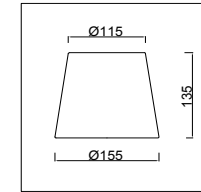

FREYA
TRADITION OF QUALITY

Instruction

FR5081PL-07CH

7 x E14 (40W)

Model: FR5081PL-07CH
Collection: Modern
Series: New Series 081

Ceiling Lamps