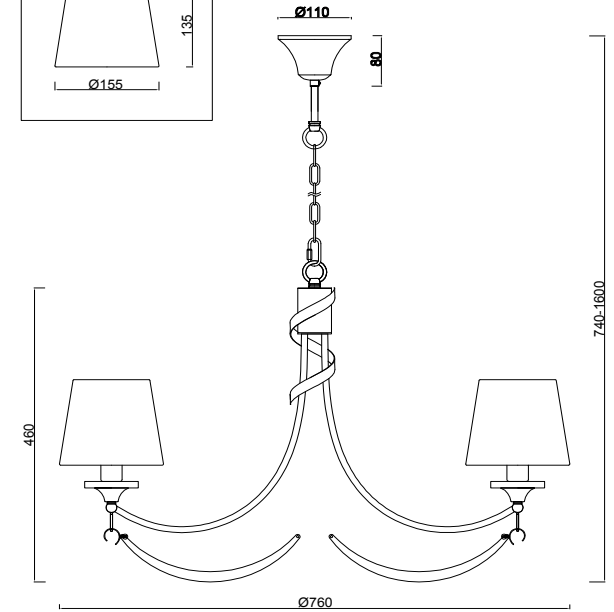

FREYA
TRADITION OF QUALITY

Instruction

FR5081PL-07CH

7 x E14 (40W)

Model: FR5081PL-07CH
Collection: Modern
Series: New Series 081

Ceiling Lamps