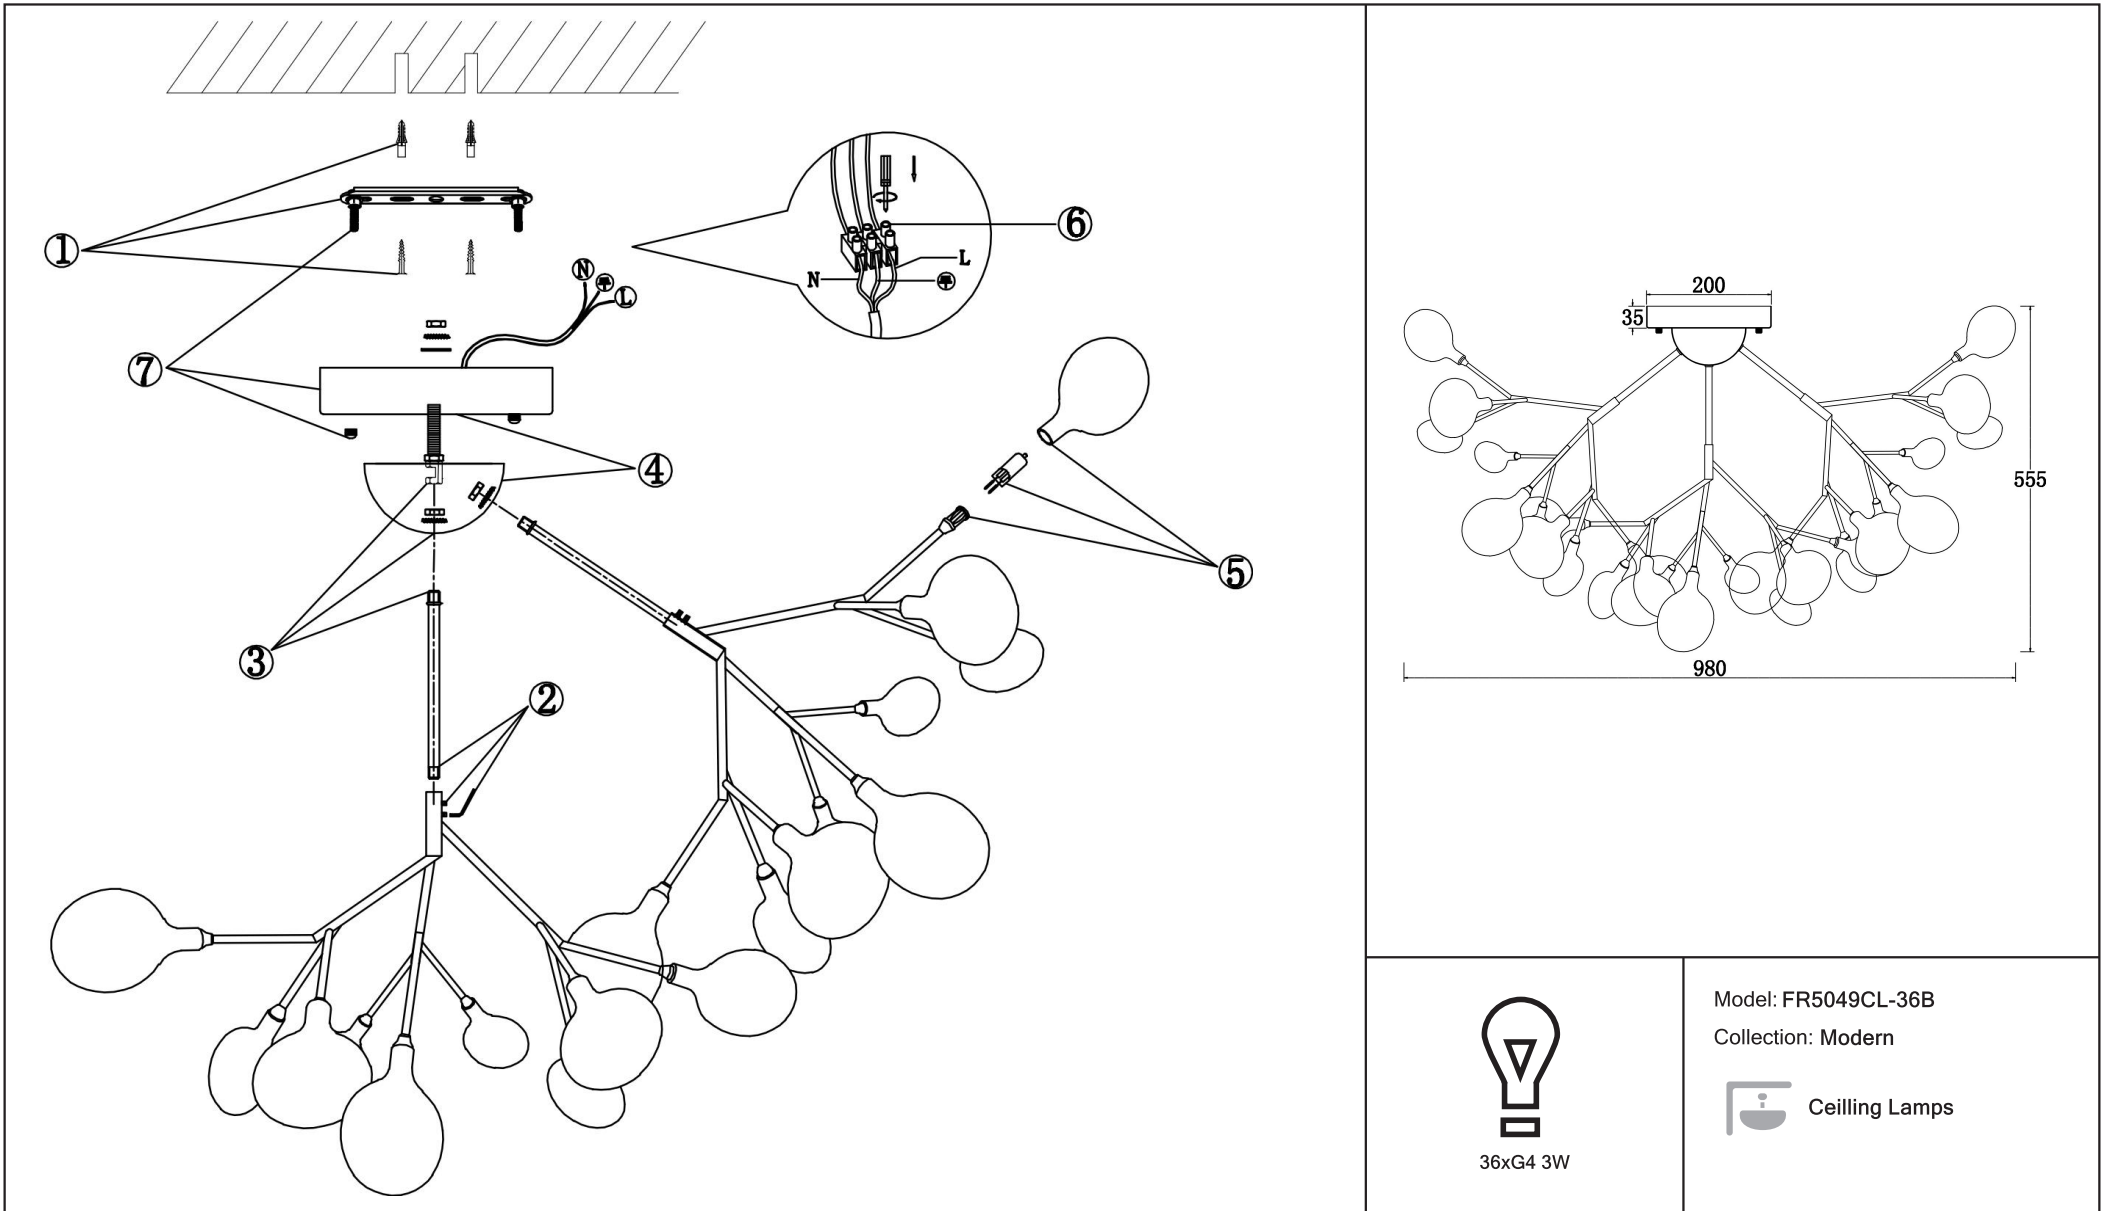

# Instruction

FR5049CL-36B

36xG4 3W

Model: FR5049CL-36B

Collection: Modern

Ceiling Lamps