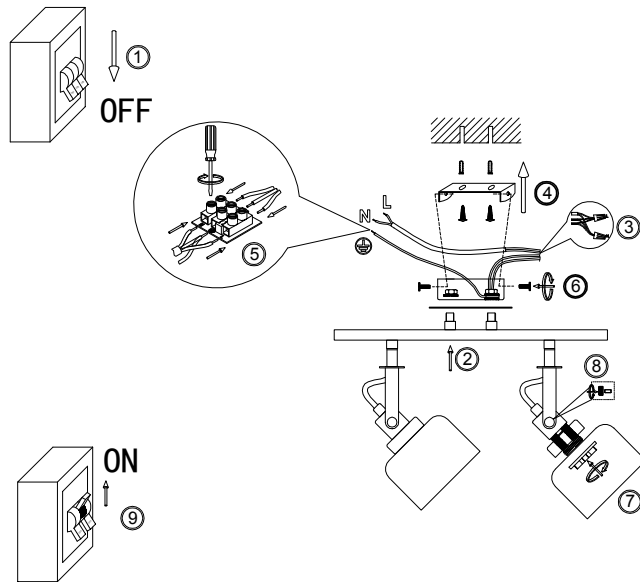

FREYA
TRADITION OF QUALITY

Instruction

FR5042CW-02B

2 x E14 (40W)

Model: FR5042CW-02B
Collection: Modern
Series: Evette

Wall Lamps