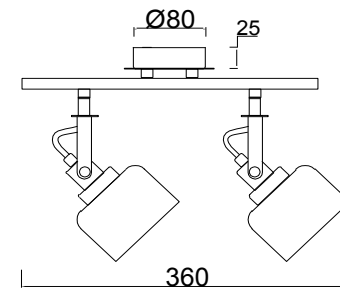

FREYA
TRADITION OF QUALITY

Instruction

FR5042CW-02B

2 x E14 (40W)

Model: FR5042CW-02B
Collection: Modern
Series: Evette

Wall Lamps