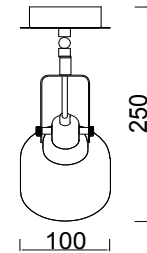

FREYA
TRADITION OF QUALITY

Instruction

FR5042CW-02B

2 x E14 (40W)

Model: FR5042CW-02B
Collection: Modern
Series: Evette

Wall Lamps