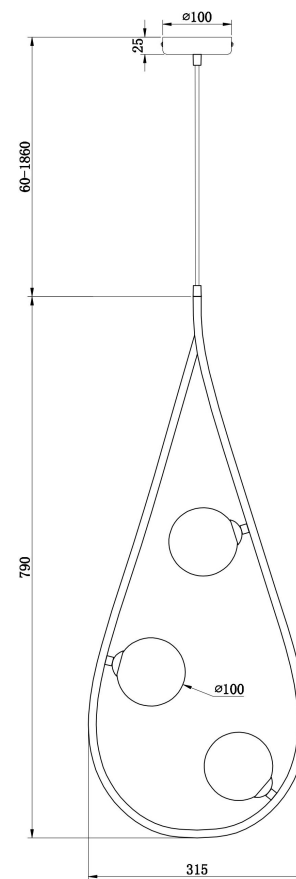

FREYA
TRADITION OF QUALITY

Instruction

FR4005PL-03B2

3xG9 25W

Model: FR4005PL-03B2

Collection: Loft

Pendant Lamps