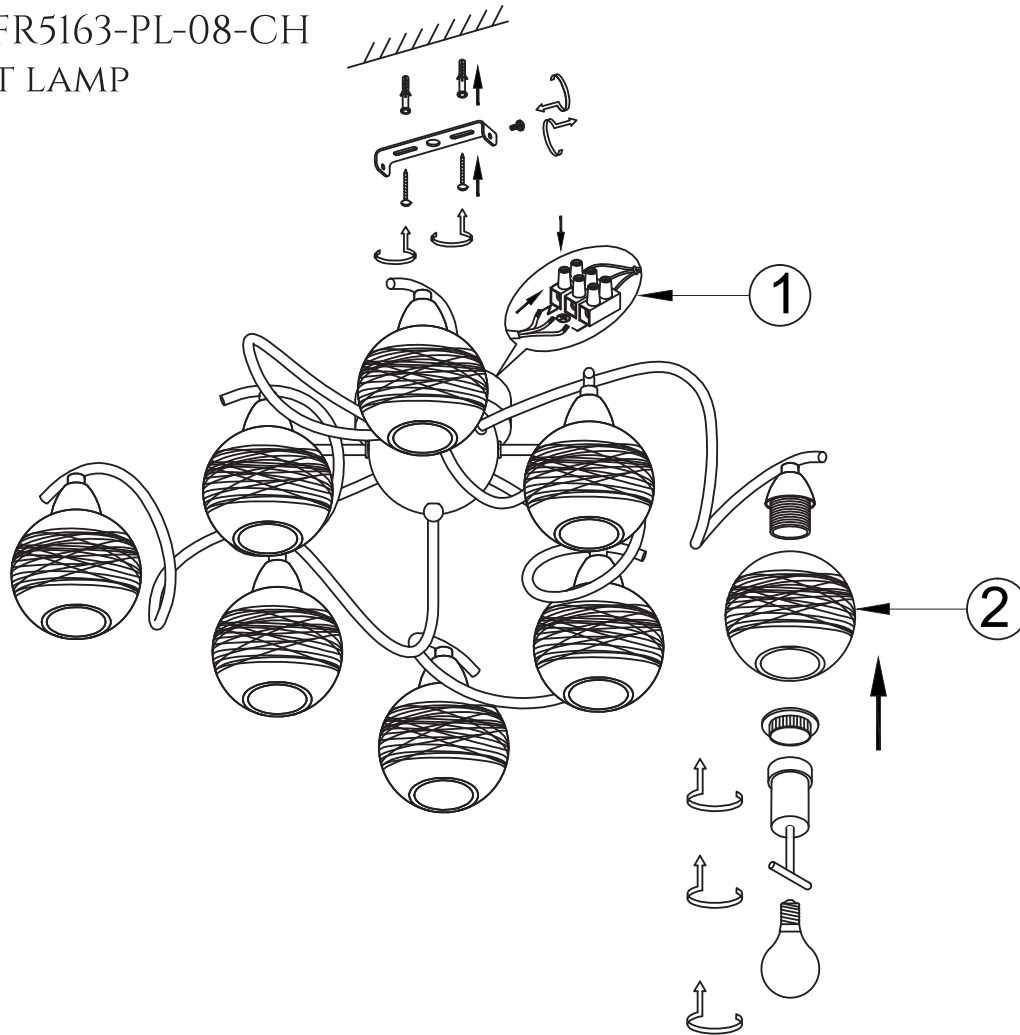

FREYA
TRADITION OF QUALITY

INSTRUCTION

MODEL: FR5163-PL-08-CH
PENDANT LAMP

8 X E14 (40W)

FREYA-LIGHT.COM