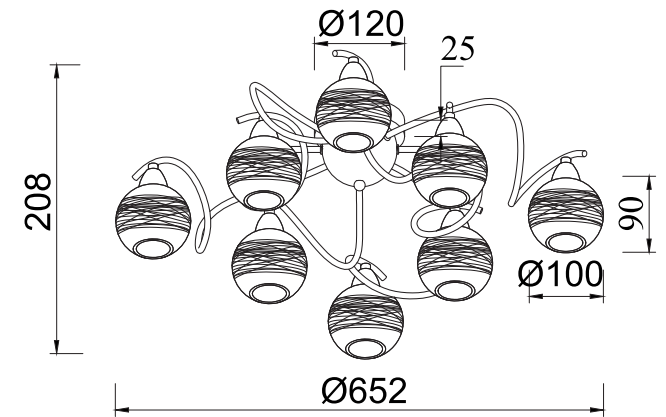

FREYA
TRADITION OF QUALITY

INSTRUCTION

MODEL: FR5163-PL-08-CH
PENDANT LAMP

8 X E14 (40W)

FREYA-LIGHT.COM