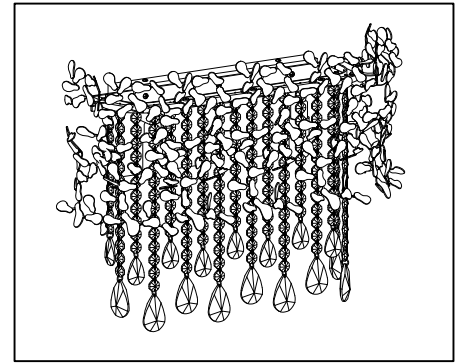

ENGLISH

Specification of installation

In order to ensure safety use, please notice the following items:

- Read and understand the whole Specification.
- Suitable for the use of 220~240V and 50~60Hz.
- Please wear gloves as installment and avoid rot on the surface of plating.
- Must be installed on the fixed places and be checked annually.
- Please turn off the lighting source by soft cloth as cleaning prohibited to use of rotted detergent.
- Please connect with the local sales service center when there are any abnormality.

Live wire-Brown
Neutral-Light grey
Ground wire-Yellow

- 1 Wall anchor
- 2 Mounting
- 3 Self-tapping screw
- 4 Terminal
- 5 Screw
- 6 Crystal
- 7 E14 bulb

Product coding: **ROMEO AP2
GOLD**

WALL OF THE BOX SIZE:

FIXTURE SIZE:

Crystal hanging diagrammatic sketch

A (3 STRING)

B (3 STRING)

C (3 STRING)

D (4 STRING)