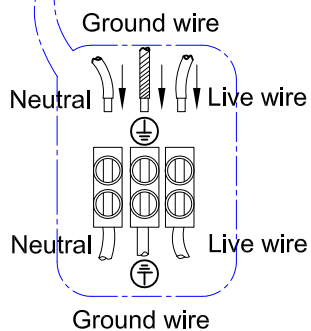

ENGLISH

Specification of installation

In order to ensure safety use, please notice the following items:

- Read and understand the whole Specification.
- Suitable for the use of 220~240V and 50~60Hz.
- Please wear gloves as installment and avoid rot on the surface of plating.
- Must be installed on the fixed places and be checked annually.
- Please turn off the lighting source by soft cloth as cleaning prohibited to use of rotted detergent.
- Please connect with the local sales service center when there are any abnormality.

Live wire-Brown
Neutral-Light grey
Ground wire-Yellow

- 1 Wall anchor
- 2 Mounting
- 3 Self-tapping screw
- 4 Terminal
- 5 Screw
- 6 Crystal
- 7 E14 bulb

Product coding: **ROMEO AP2
GOLD**

WALL OF THE BOX SIZE:

FIXTURE SIZE:

Crystal hanging diagrammatic sketch

A (3 STRING)

B (3 STRING)

C (3 STRING)

D (4 STRING)