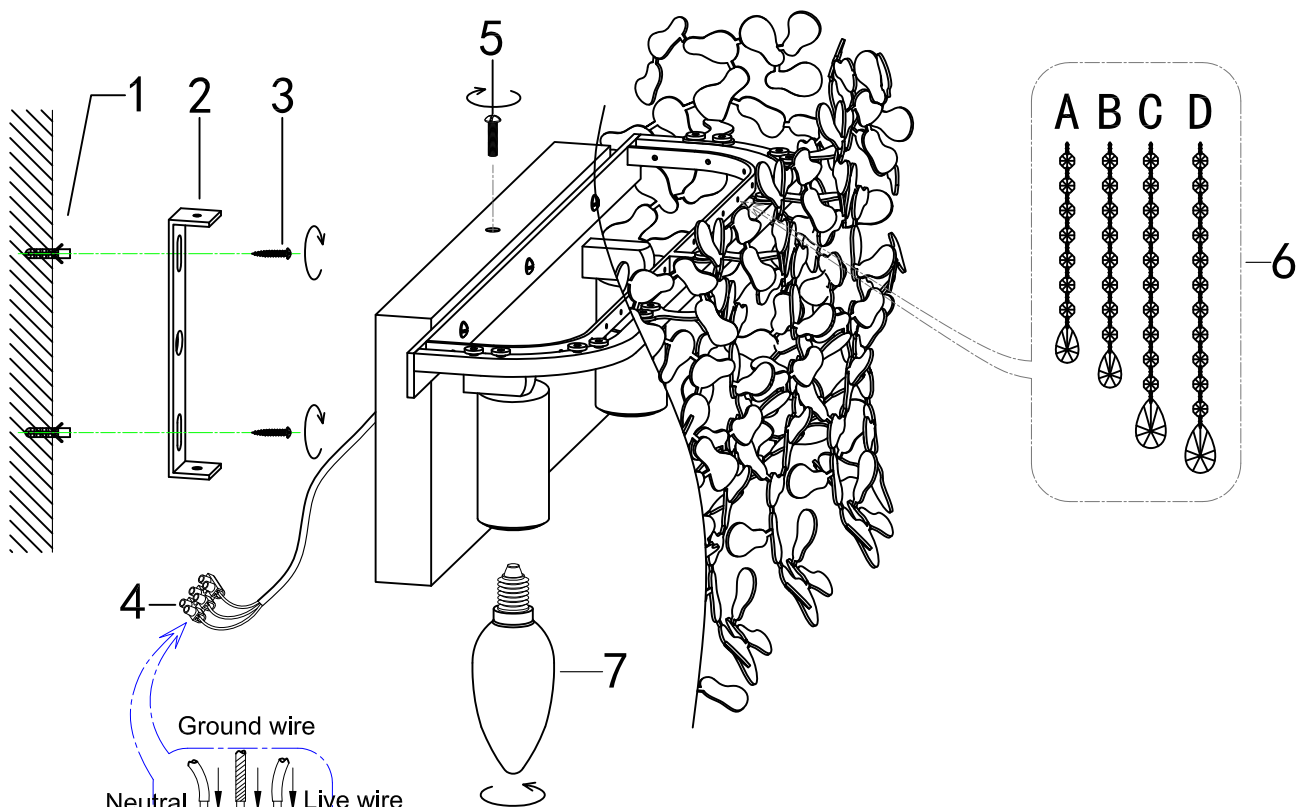

ENGLISH

Specification of installation

In order to ensure safety use, please notice the following items:

- Read and understand the whole Specification.
- Suitable for the use of 220~240V and 50~60Hz.
- Please wear gloves as installment and avoid rot on the surface of plating.
- Must be installed on the fixed places and be checked annually.
- Please turn off the lighting source by soft cloth as cleaning prohibited to use of rotted detergent.
- Please connect with the local sales service center when there are any abnormality.

Live wire-Brown
Neutral-Light grey
Ground wire-Yellow

- 1 Wall anchor
- 2 Mounting
- 3 Self-tapping screw
- 4 Terminal
- 5 Screw
- 6 Crystal
- 7 E14 bulb

Product coding: **ROMEO AP2
GOLD**

WALL OF THE BOX SIZE:

FIXTURE SIZE:

Crystal hanging diagrammatic sketch

A (3 STRING)

B (3 STRING)

C (3 STRING)

D (4 STRING)