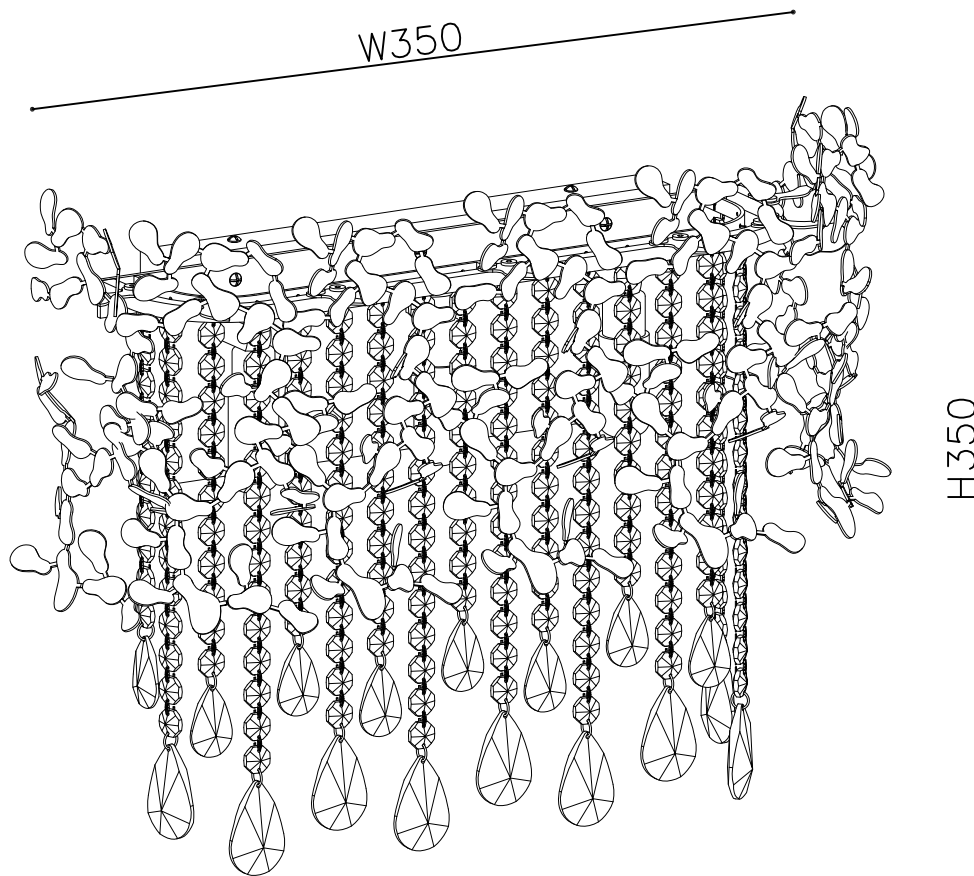

Live wire-Brown
Neutral-Light grey
Ground wire-Yellow

- 1 Wall anchor
- 2 Mounting
- 3 Self-tapping screw
- 4 Terminal
- 5 Screw
- 6 Crystal
- 7 E14 bulb

Product coding: **ROMEO AP2
GOLD**

WALL OF THE BOX SIZE:

FIXTURE SIZE:

Crystal hanging diagrammatic sketch

A (3 STRING)

B (3 STRING)

C (3 STRING)

D (4 STRING)