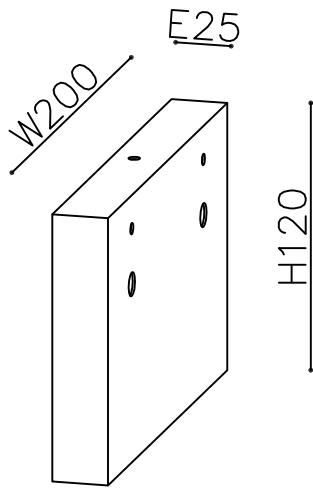

ENGLISH

Specification of installation

In order to ensure safety use, please notice the following items:

- Read and understand the whole Specification.
- Suitable for the use of 220~240V and 50~60Hz.
- Please wear gloves as installment and avoid rot on the surface of plating.
- Must be installed on the fixed places and be checked annually.
- Please turn off the lighting source by soft cloth as cleaning prohibited to use of rotted detergent.
- Please connect with the local sales service center when there are any abnormality.

Live wire-Brown
Neutral-Light grey
Ground wire-Yellow

- 1 Wall anchor
- 2 Mounting
- 3 Self-tapping screw
- 4 Terminal
- 5 Screw
- 6 Crystal
- 7 E14 bulb

Product coding: **ROMEO AP2
GOLD**

WALL OF THE BOX SIZE:

FIXTURE SIZE:

Crystal hanging diagrammatic sketch

A (3 STRING)

B (3 STRING)

C (3 STRING)

D (4 STRING)