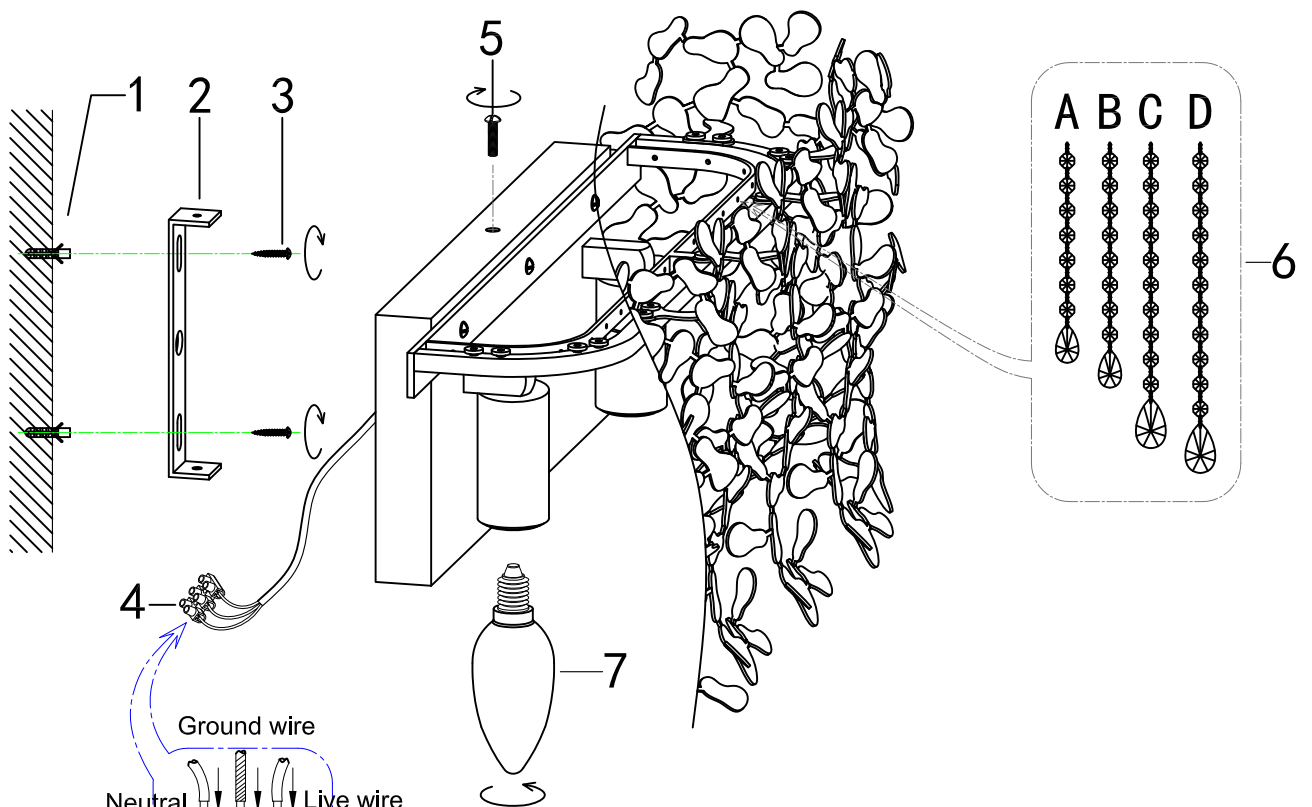

## Specification of installation

In order to ensure safety use, please notice the following items:

- Read and understand the whole Specification.
- Suitable for the use of 220~240V and 50~60Hz.
- Please wear gloves as installment and avoid rot on the surface of plating.
- Must be installed on the fixed places and be checked annually.
- Please turn off the lighting source by soft cloth as cleaning prohibited to use of rotted detergent.
- Please connect with the local sales service center when there are any abnormality.

Live wire-Brown  
Neutral-Light grey  
Ground wire-Yellow

- 1 Wall anchor
- 2 Mounting
- 3 Self-tapping screw
- 4 Terminal
- 5 Screw
- 6 Crystal
- 7 E14 bulb

Product coding: ROMEO AP2  
CHROME

# WALL OF THE BOX SIZE:

# FIXTURE SIZE: