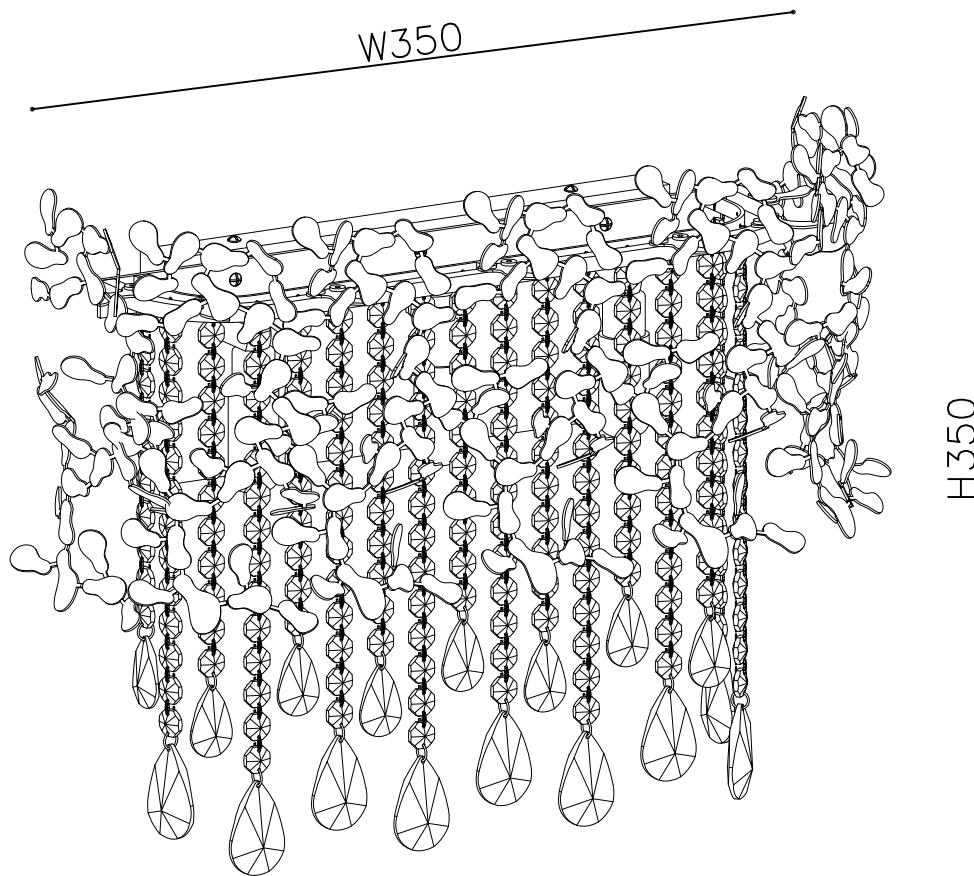

Live wire-Brown  
Neutral-Light grey  
Ground wire-Yellow

- 1 Wall anchor
- 2 Mounting
- 3 Self-tapping screw
- 4 Terminal
- 5 Screw
- 6 Crystal
- 7 E14 bulb

Product coding: ROMEO AP2  
CHROME

# WALL OF THE BOX SIZE:

# FIXTURE SIZE:

# Crystal hanging diagrammatic sketch

A (3 STRING)

B (3 STRING)

C (3 STRING)

D (4 STRING)