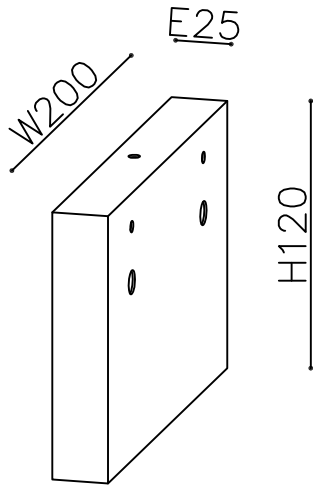

Live wire-Brown  
Neutral-Light grey  
Ground wire-Yellow

- 1 Wall anchor
- 2 Mounting
- 3 Self-tapping screw
- 4 Terminal
- 5 Screw
- 6 Crystal
- 7 E14 bulb

Product coding: ROMEO AP2  
CHROME

# WALL OF THE BOX SIZE:

# FIXTURE SIZE: