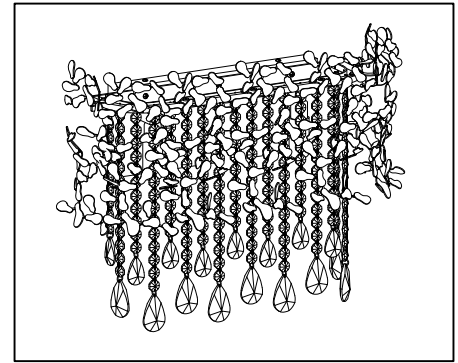

Live wire-Brown  
Neutral-Light grey  
Ground wire-Yellow

- 1 Wall anchor
- 2 Mounting
- 3 Self-tapping screw
- 4 Terminal
- 5 Screw
- 6 Crystal
- 7 E14 bulb

Product coding: ROMEO AP2  
CHROME

# FIXTURE SIZE:

# Crystal hanging diagrammatic sketch

A (3 STRING)

B (3 STRING)

C (3 STRING)

D (4 STRING)