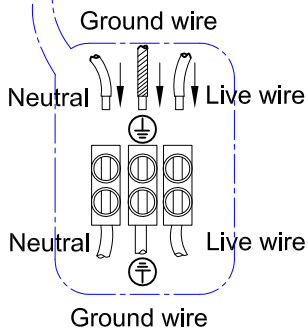

## Specification of installation

In order to ensure safety use, please notice the following items:

- Read and understand the whole Specification.
- Suitable for the use of 220~240V and 50~60Hz.
- Please wear gloves as installment and avoid rot on the surface of plating.
- Must be installed on the fixed places and be checked annually.
- Please turn off the lighting source by soft cloth as cleaning prohibited to use of rotted detergent.
- Please connect with the local sales service center when there are any abnormality.

Live wire-Brown  
Neutral-Light grey  
Ground wire-Yellow

- 1 Wall anchor
- 2 Mounting
- 3 Self-tapping screw
- 4 Terminal
- 5 Screw
- 6 Crystal
- 7 E14 bulb

Product coding: ROMEO AP2  
CHROME