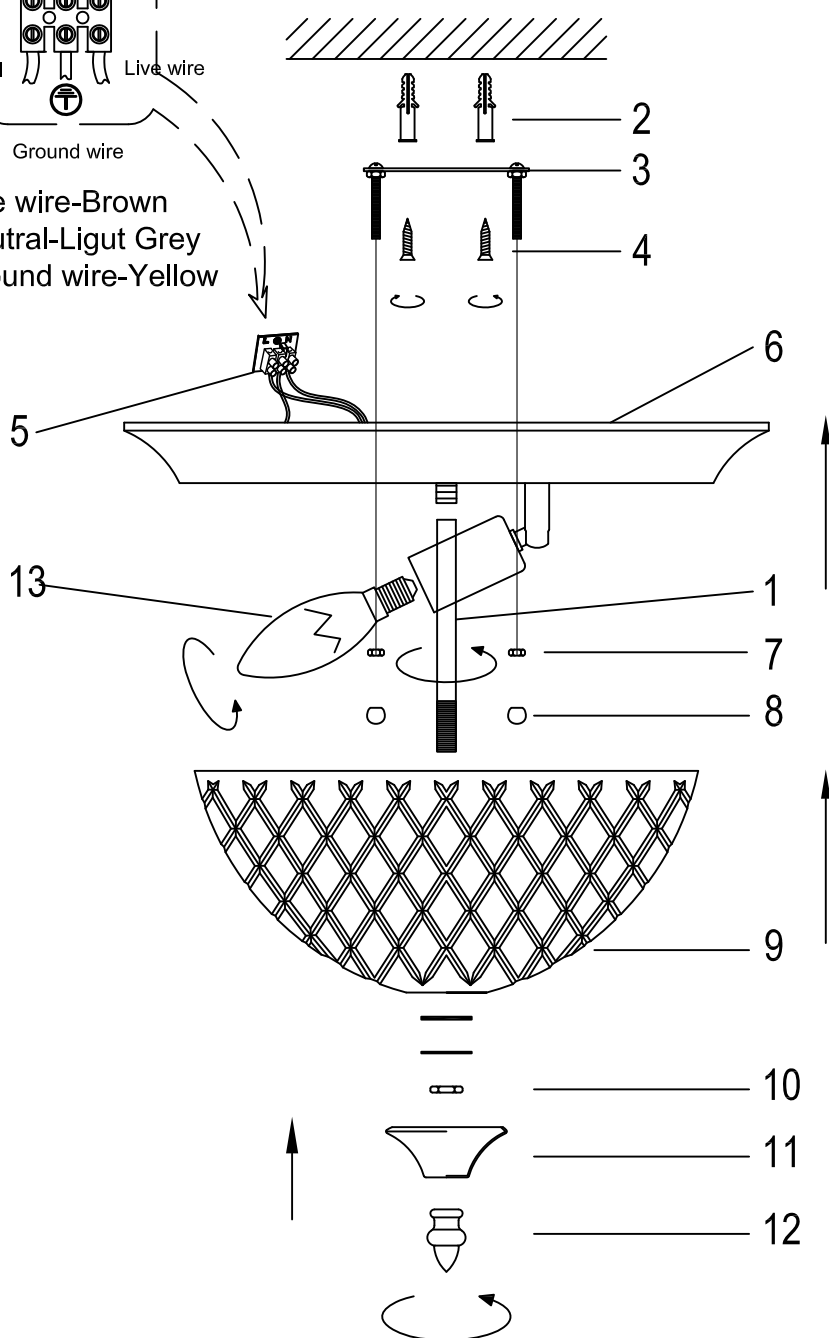

## Specification of installation

In order to ensure safety use, please notice the following items:

- Read and understand the whole Specification.
- Suitable for the use of 220~240V and 50~60Hz.
- Please wear gloves as installment and avoid rot on the surface of plating.
- Must be installed on the fixed places and be checked annually.
- Please turn off the lighting source by soft cloth as cleaning prohibited to use of rotted detergent.
- Please connect with the local sales service center when there are any abnormality.

Live wire-Brown  
Neutral-Light Grey  
Ground wire-Yellow

- 1 Pipe
- 2 Wall anchor
- 3 Mounting
- 4 Self-tapping screw
- 5 Terminal
- 6 metal canopy
- 7 Nut
- 8 Nut
- 9 glass
- 10 Nut
- 11 metal cap
- 12 Bottom finial
- 13 E14 bulb

# CEILING PAN SIZE:

Ø320

H30

# FIXTURE SIZE:

H190

Ø320