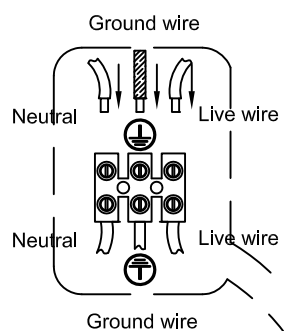

## Specification of installation

In order to ensure safety use, please notice the following items:

- Read and understand the whole Specification.
- Suitable for the use of 220~240V and 50~60Hz.
- Please wear gloves as installment and avoid rot on the surface of plating.
- Must be installed on the fixed places and be checked annually.
- Please turn off the lighting source by soft cloth as cleaning prohibited to use of rotted detergent.
- Please connect with the local sales service center when there are any abnormality.

Live wire-Brown  
Neutral-Light Grey  
Ground wire-Yellow

- 1 Pipe
- 2 Wall anchor
- 3 Mounting
- 4 Self-tapping screw
- 5 Terminal
- 6 metal canopy
- 7 Nut
- 8 Nut
- 9 glass
- 10 Nut
- 11 metal cap
- 12 Bottom finial
- 13 E14 bulb

# FIXTURE SIZE:

H190

Ø320