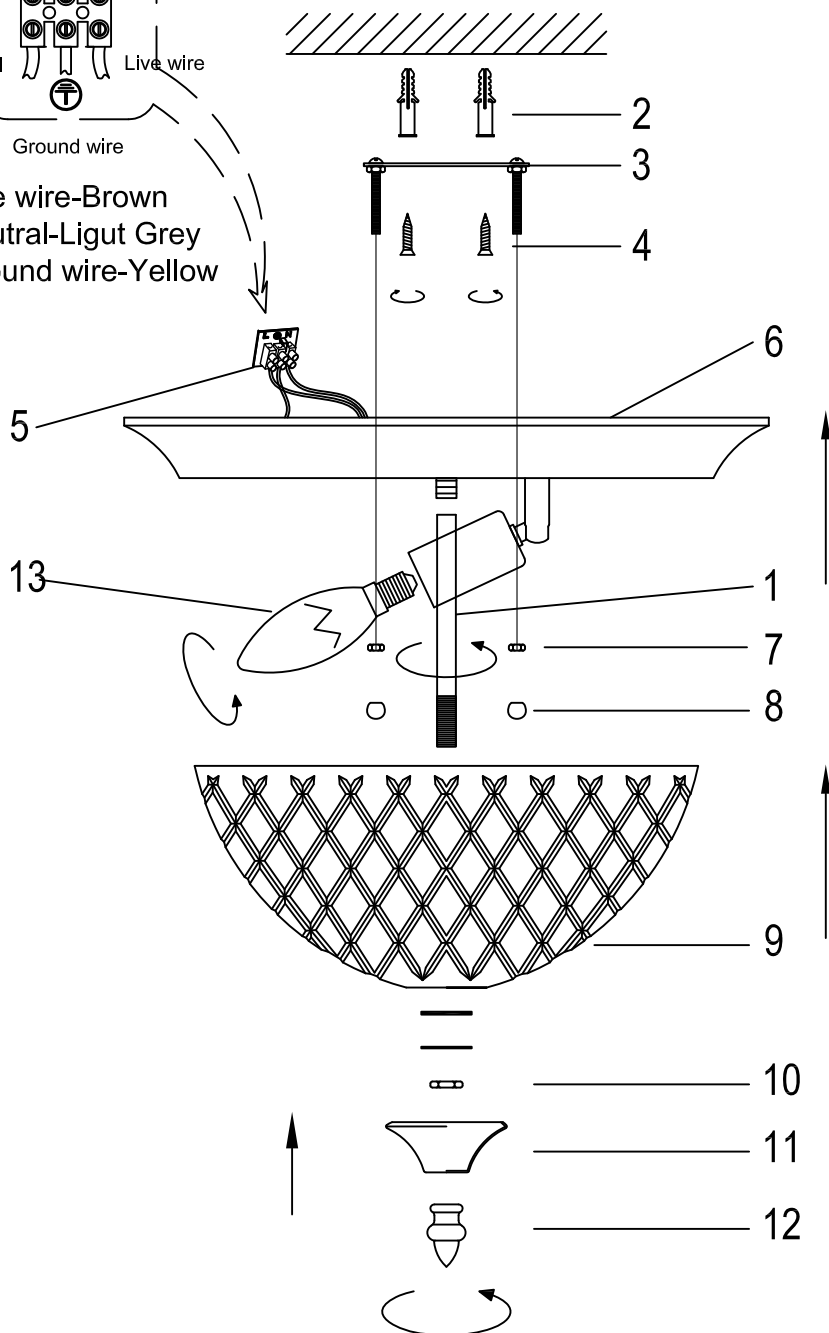

ENGLISH

Specification of installation

In order to ensure safety use, please notice the following items:

- Read and understand the whole Specification.
- Suitable for the use of 220~240V and 50~60Hz.
- Please wear gloves as installment and avoid rot on the surface of plating.
- Must be installed on the fixed places and be checked annually.
- Please turn off the lighting source by soft cloth as cleaning prohibited to use of rotted detergent.
- Please connect with the local sales service center when there are any abnormality.

Live wire-Brown
Neutral-Light Grey
Ground wire-Yellow

- 1 Pipe
- 2 Wall anchor
- 3 Mounting
- 4 Self-tapping screw
- 5 Terminal
- 6 metal canopy
- 7 Nut
- 8 Nut
- 9 glass
- 10 Nut
- 11 metal cap
- 12 Bottom finial
- 13 E14 bulb

Product coding: NUOVO PL3 BR

CEILING PAN SIZE:

Ø320

H30

FIXTURE SIZE:

Ø320

H190