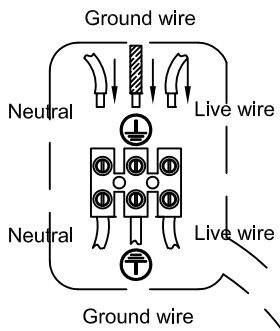

ENGLISH

Specification of installation

In order to ensure safety use, please notice the following items:

- Read and understand the whole Specification.
- Suitable for the use of 220~240V and 50~60Hz.
- Please wear gloves as installment and avoid rot on the surface of plating.
- Must be installed on the fixed places and be checked annually.
- Please turn off the lighting source by soft cloth as cleaning prohibited to use of rotted detergent.
- Please connect with the local sales service center when there are any abnormality.

Live wire-Brown
Neutral-Light Grey
Ground wire-Yellow

- 1 Pipe
- 2 Wall anchor
- 3 Mounting
- 4 Self-tapping screw
- 5 Terminal
- 6 metal canopy
- 7 Nut
- 8 Nut
- 9 glass
- 10 Nut
- 11 metal cap
- 12 Bottom finial
- 13 E14 bulb

Product coding: NUOVO PL3 BR

CEILING PAN SIZE:

Ø320

H30

FIXTURE SIZE:

Ø320

H190