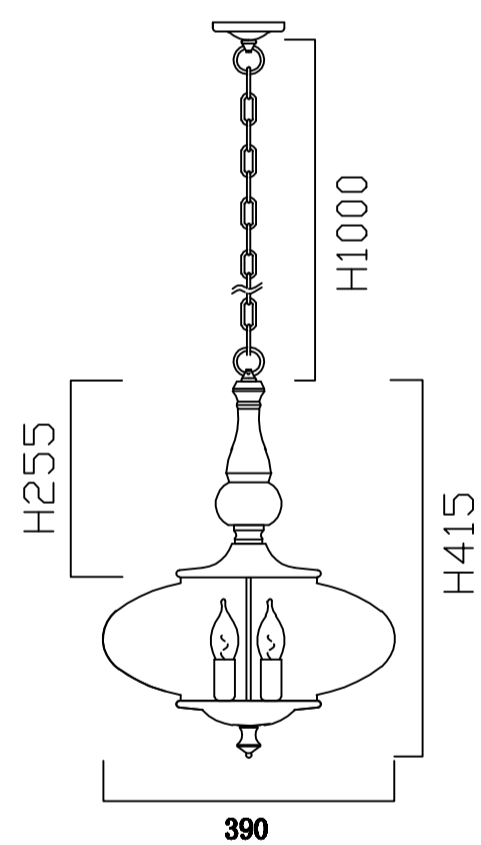

CEILING PAN SIZE:

FIXTURE SIZE:

ENGLISH

Specification of Installation

- In order to ensure safety use, please notice the following items:
- Read and understand the whole Specification.
 - Suitable for the use of 220-240V and 50-60Hz.
 - Please wear gloves as installment and avoid rot on the surface of plating.
 - Must be installed on the fixed places and be checked annually.
 - Please turn off the lighting source by soft cloth as cleaning prohibited to use of rotted detergent.
 - Please connect with the local sales service center when there are any abnormality.

MIEL SP4 CHROME