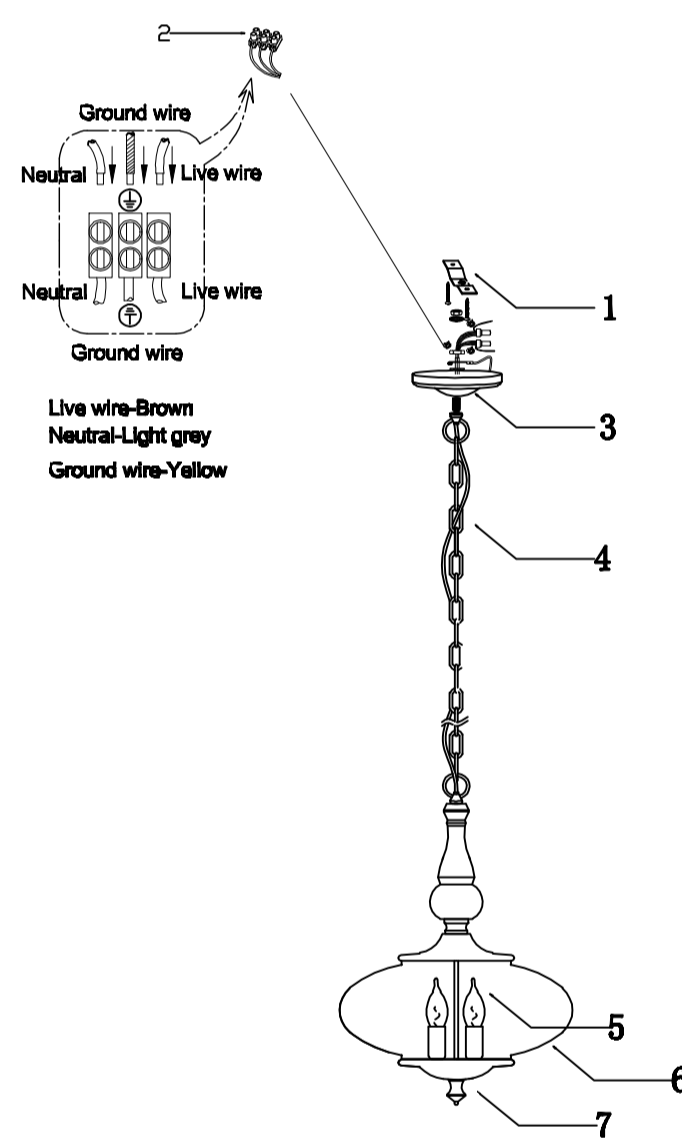

CEILING PAN SIZE:

FIXTURE SIZE:

ENGLISH

Specification of Installation

- In order to ensure safety use, please notice the following items:
- Read and understand the whole Specification.
 - Suitable for the use of 220-240V and 50-60Hz.
 - Please wear gloves as installment and avoid rot on the surface of plating.
 - Must be installed on the fixed places and be checked annually.
 - Please turn off the lighting source by soft cloth as cleaning prohibited to use of rotted detergent.
 - Please connect with the local sales service center when there are any abnormality.

MIEL SP4 CHROME