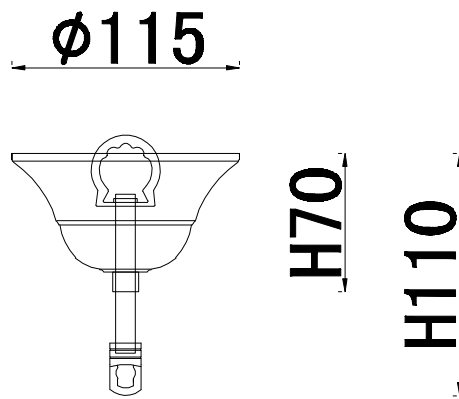

**ENGLISH**

**Specification of installation**

In order to ensure safety use, please notice the following items:

- Read and understand the whole Specification.
- Suitable for the use of 220~ 240V and 50~ 60Hz.
- Please wear gloves as installment and avoid rot on the surface of plating.
- Must be installed on the fixed places and be checked annually.
- Please turn off the lighting source by soft cloth as cleaning prohibited to use of rotted detergent.
- Please connect with the local sales service center when there are any abnormality.

- 1 Iron arm
- 2 Mounting
- 3 Self-tapping screw
- 4 Ring
- 5 Terminal
- 6 Canopy
- 7 Screw
- 8 E14 bulb

**Product coding: MERCEDES SP6 CHROME/SMOKE**

# BASE SIZE:

# FIXTURE SIZE: