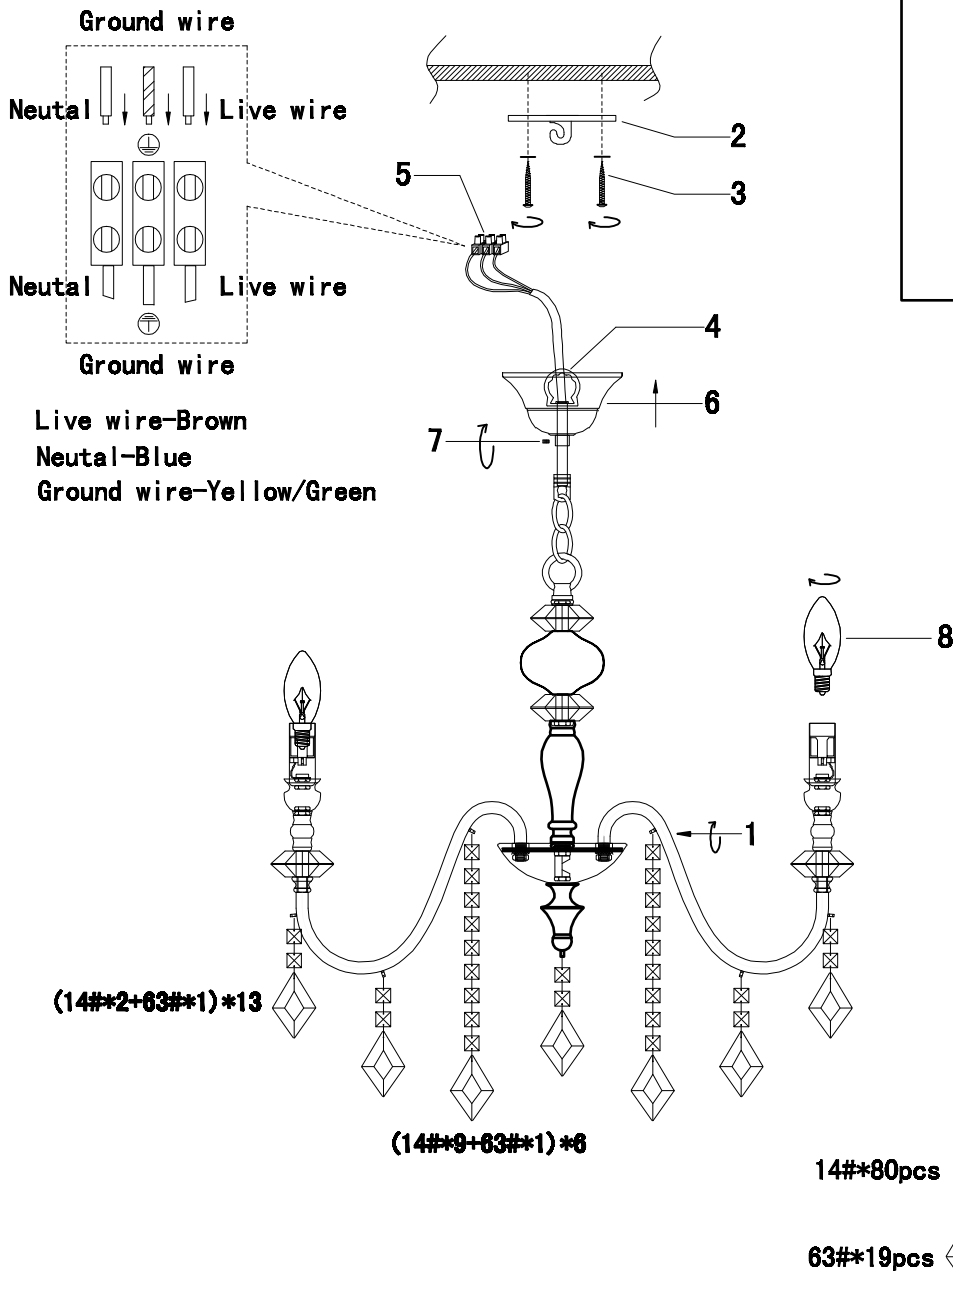

**ENGLISH**

**Specification of installation**

In order to ensure safety use, please notice the following items:

- Read and understand the whole Specification.
- Suitable for the use of 220~ 240V and 50~ 60Hz.
- Please wear gloves as installment and avoid rot on the surface of plating.
- Must be installed on the fixed places and be checked annually.
- Please turn off the lighting source by soft cloth as cleaning prohibited to use of rotted detergent.
- Please connect with the local sales service center when there are any abnormality.

- 1 Iron arm
- 2 Mounting
- 3 Self-tapping screw
- 4 Ring
- 5 Terminal
- 6 Canopy
- 7 Screw
- 8 E14 bulb

**Product coding: MERCEDES SP6 CHROME/SMOKE**

# BASE SIZE:

# FIXTURE SIZE: