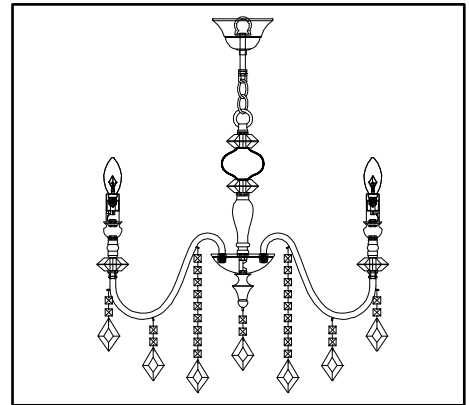

**ENGLISH**

**Specification of installation**

In order to ensure safety use, please notice the following items:

- Read and understand the whole Specification.
- Suitable for the use of 220~ 240V and 50~ 60Hz.
- Please wear gloves as installment and avoid rot on the surface of plating.
- Must be installed on the fixed places and be checked annually.
- Please turn off the lighting source by soft cloth as cleaning prohibited to use of rotted detergent.
- Please connect with the local sales service center when there are any abnormality.

- 1 Iron arm
- 2 Mounting
- 3 Self-tapping screw
- 4 Ring
- 5 Terminal
- 6 Canopy
- 7 Screw
- 8 E14 bulb

**Product coding: MERCEDES SP6 CHROME/SMOKE**

# BASE SIZE:

# FIXTURE SIZE: