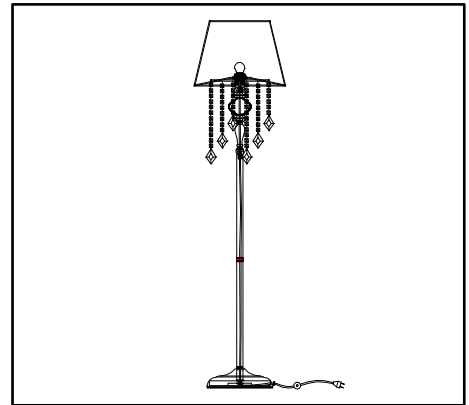

ENGLISH

Specification of installation

In order to ensure safety use, please notice the following items:

- Read and understand the whole Specification.
- Suitable for the use of 220~ 240V and 50~ 60Hz.
- Please wear gloves as installment and avoid rot on the surface of plating.
- Must be installed on the fixed places and be checked annually.
- Please turn off the lighting source by soft cloth as cleaning prohibited to use of rotted detergent.
- Please connect with the local sales service center when there are any abnormality.

- 1 Base**
- 2 Iron tube**
- 3 Shade**
- 4 E27 bulb**

14#*81pcs  — **5 Crystal**

63#*9pcs  — **6 Crystal**

Product coding: MERCEDES PT1 CHROME/SMOKE

BASE SIZE:

FIXTURE SIZE: