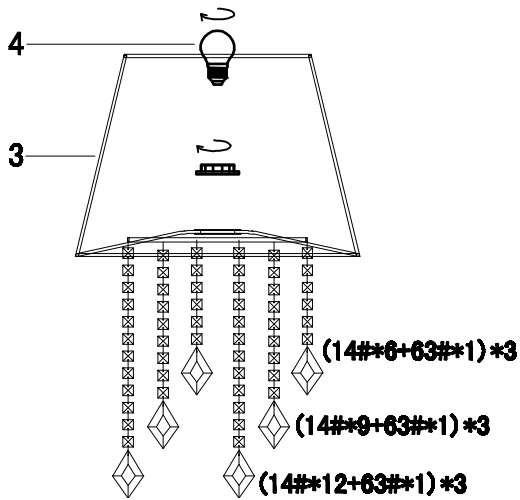

ENGLISH

Specification of installation

In order to ensure safety use, please notice the following items:

- Read and understand the whole Specification.
- Suitable for the use of 220~ 240V and 50~ 60Hz.
- Please wear gloves as installment and avoid rot on the surface of plating.
- Must be installed on the fixed places and be checked annually.
- Please turn off the lighting source by soft cloth as cleaning prohibited to use of rotted detergent.
- Please connect with the local sales service center when there are any abnormality.

- 1 Base**
- 2 Iron tube**
- 3 Shade**
- 4 E27 bulb**

14#*81pcs  — **5 Crystal**

63#*9pcs  — **6 Crystal**

Product coding: MERCEDES PT1 CHROME/SMOKE

BASE SIZE:

FIXTURE SIZE: