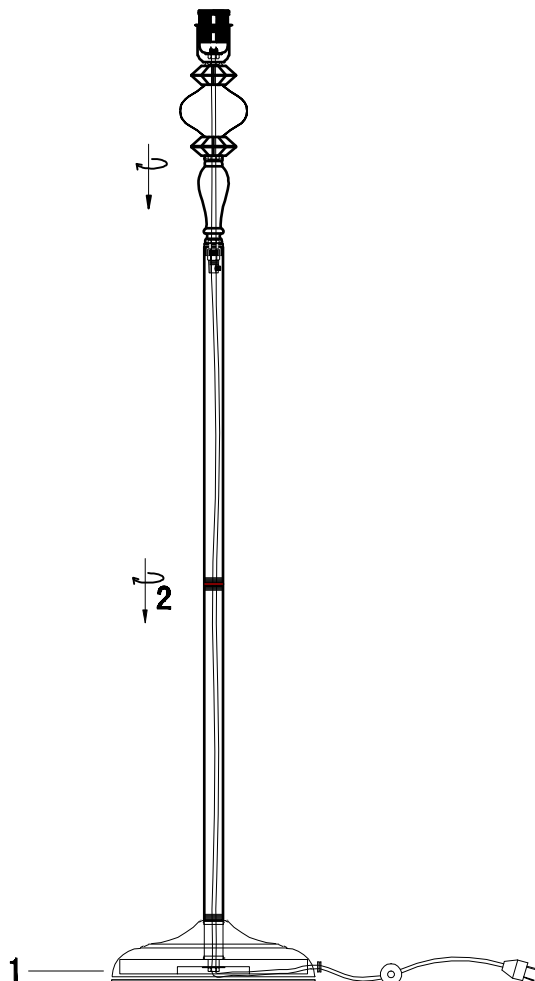

ENGLISH

Specification of installation

In order to ensure safety use, please notice the following items:

- Read and understand the whole Specification.
- Suitable for the use of 220~ 240V and 50~ 60Hz.
- Please wear gloves as installment and avoid rot on the surface of plating.
- Must be installed on the fixed places and be checked annually.
- Please turn off the lighting source by soft cloth as cleaning prohibited to use of rotted detergent.
- Please connect with the local sales service center when there are any abnormality.

- 1 Base**
- 2 Iron tube**
- 3 Shade**
- 4 E27 bulb**

14#*81pcs  — **5 Crystal**

63#*9pcs  — **6 Crystal**

Product coding: MERCEDES PT1 CHROME/SMOKE

BASE SIZE:

FIXTURE SIZE: