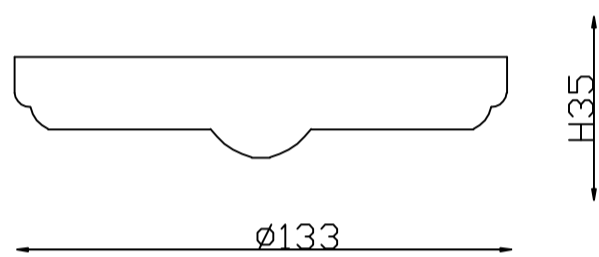

CEILING PAN SIZE:

FIXTURE SIZE:

ENGLISH

Specification of installation

- In order to ensure safety use, please notice the following items:
- Read and understand the whole Specification.
 - Suitable for the use of 220~240V and 50~60Hz.
 - Please wear gloves as installment and avoid rot on the surface of plating.
 - Must be installed on the fixed places and be checked annually.
 - Please turn off the lighting source by soft cloth as cleaning prohibited to use of rotted detergent.
 - Please connect with the local sales service center when there are any abnormality.