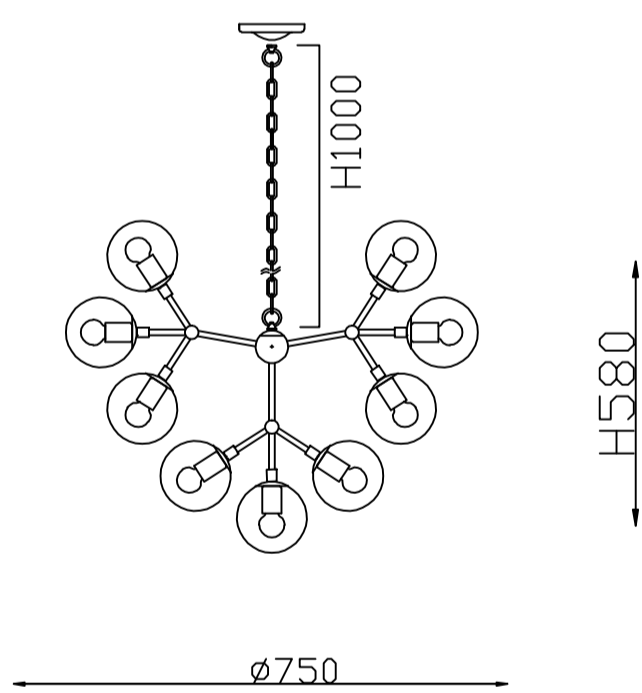

CEILING PAN SIZE:

FIXTURE SIZE:

ENGLISH

Specification of installation

- In order to ensure safety use, please notice the following items:
- Read and understand the whole Specification.
 - Suitable for the use of 220~240V and 50~60Hz.
 - Please wear gloves as installment and avoid rot on the surface of plating.
 - Must be installed on the fixed places and be checked annually.
 - Please turn off the lighting source by soft cloth as cleaning prohibited to use of rotted detergent.
 - Please connect with the local sales service center when there are any abnormality.

**MEDEA SP12
CHROME**