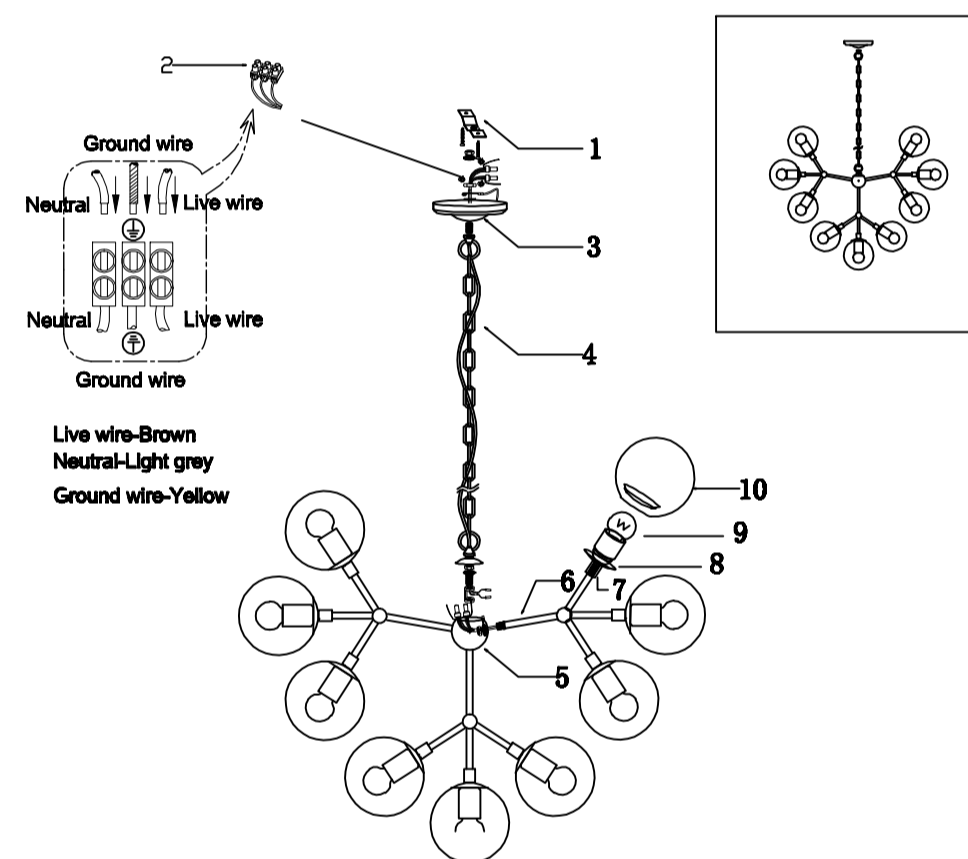

CEILING PAN SIZE:

FIXTURE SIZE:

ENGLISH

Specification of installation

- In order to ensure safety use, please notice the following items:
- Read and understand the whole Specification.
 - Suitable for the use of 220~240V and 50~60Hz.
 - Please wear gloves as installment and avoid rot on the surface of plating.
 - Must be installed on the fixed places and be checked annually.
 - Please turn off the lighting source by soft cloth as cleaning prohibited to use of rotted detergent.
 - Please connect with the local sales service center when there are any abnormality.

**MEDEA SP12
CHROME**