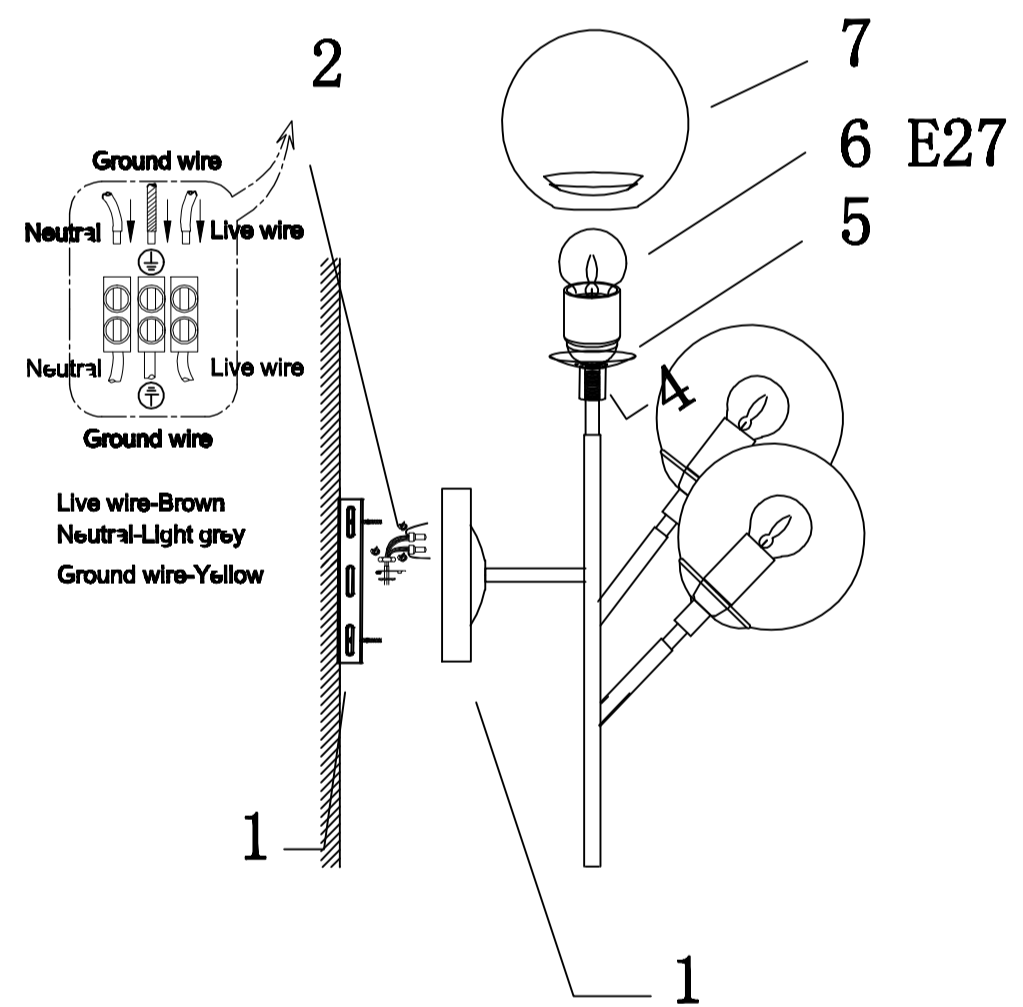

CEILING PAN SIZE:

FIXTURE SIZE:

ENGLISH

Specification of installation

In order to ensure safety use, please notice the following items:

- Read and understand the whole Specification.
- Suitable for the use of 220~240V and 50~60Hz.
- Please wear gloves as installment and avoid rot on the surface of plating.
- Must be installed on the fixed places and be checked annually.
- Please turn off the lighting source by soft cloth as cleaning prohibited to use of rotted detergent.
- Please connect with the local sales service center when there are any abnormality.

MEDEA AP3 WHITE