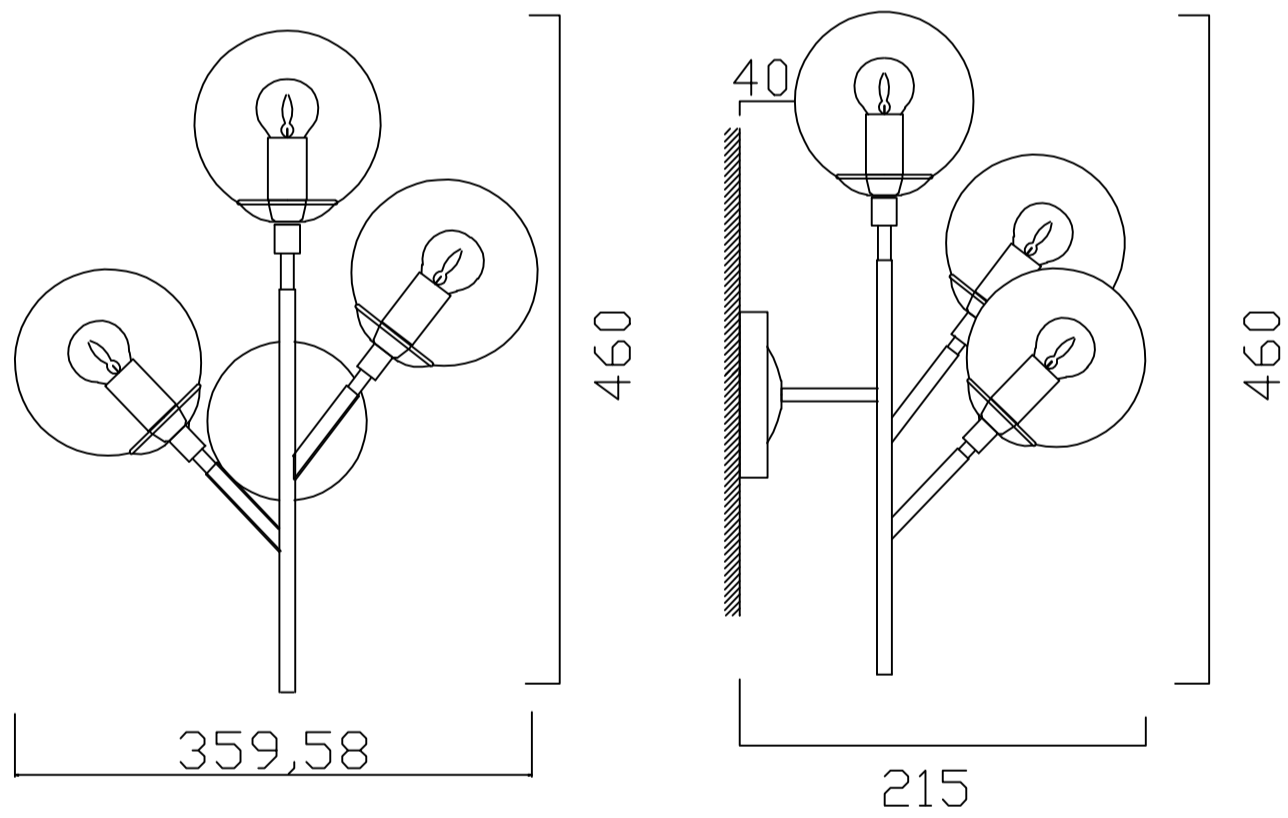

CEILING PAN SIZE:

FIXTURE SIZE:

ENGLISH

Specification of installation

In order to ensure safety use, please notice the following items:

- Read and understand the whole Specification.
- Suitable for the use of 220~240V and 50~60Hz.
- Please wear gloves as installment and avoid rot on the surface of plating.
- Must be installed on the fixed places and be checked annually.
- Please turn off the lighting source by soft cloth as cleaning prohibited to use of rotted detergent.
- Please connect with the local sales service center when there are any abnormality.

MEDEA AP3 WHITE