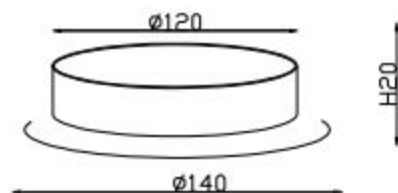

CEILING PAN SIZE:

FIXTURE SIZE:

ENGLISH

Specification of installation

- In order to ensure safety use, please notice the following items:
- Read and understand the whole Specification.
 - Suitable for the use of 220-240V and 50-60Hz.
 - Please wear gloves as installation and avoid rot on the surface of plating.
 - Must be installed on the fixed places and be checked annually.
 - Please turn off the lighting source by soft cloth as cleaning prohibited to use of rotted detergent.
 - Please connect with the local sales service center when there are any abnormality.