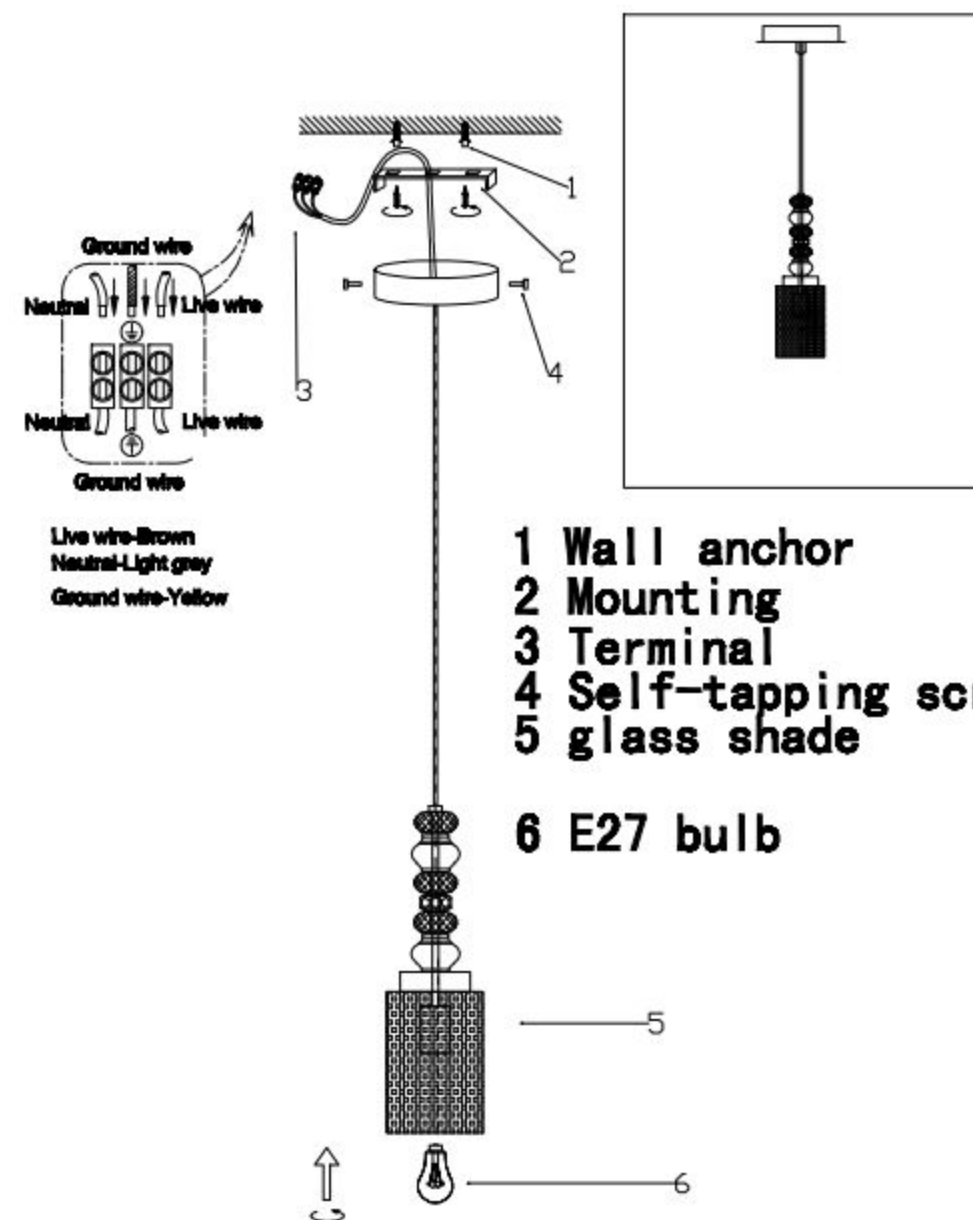

CEILING PAN SIZE:

FIXTURE SIZE:

ENGLISH

Specification of installation

- In order to ensure safety use, please notice the following items:
- Read and understand the whole Specification.
 - Suitable for the use of 220-240V and 50-60Hz.
 - Please wear gloves as installation and avoid rot on the surface of plating.
 - Must be installed on the fixed places and be checked annually.
 - Please turn off the lighting source by soft cloth as cleaning prohibited to use of rotted detergent.
 - Please connect with the local sales service center when there are any abnormality.

MATEO SP1