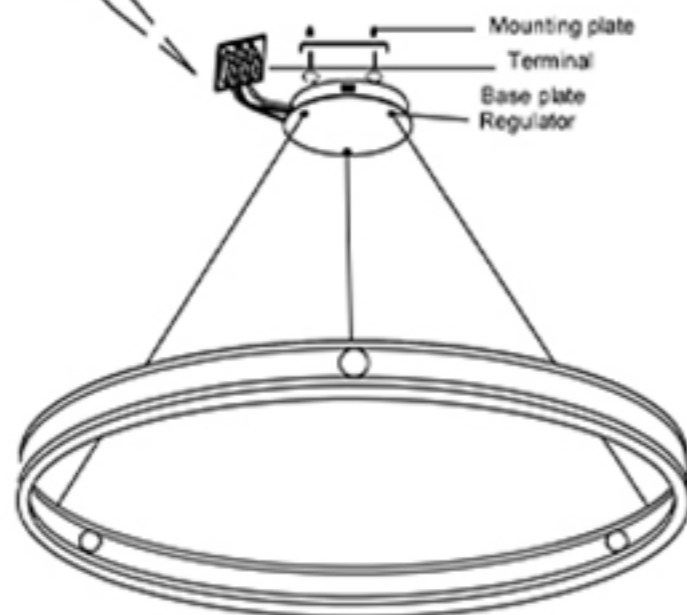

Specification of installation

In order to ensure safety use, please notice the following items:

- Read and understand the whole Specification.
- Suitable for the use of 220-240V and 50-60Hz.
- Must be installed on the fixed places and be checked annually
- Please wear gloves as installment and avoid rot on the surface of plating.
- Please turn off the lighting source by soft cloth as cleaning prohibited to use of rotted detergent.
- Please connect with the local sales service center when there are any abnormality.

Live wire-Brown
Neutral-Light Grey
Ground wire-Yellow

BASE SIZE:

FITTURE SIZE

Product coding: FERNANDO SP88W LED D1000