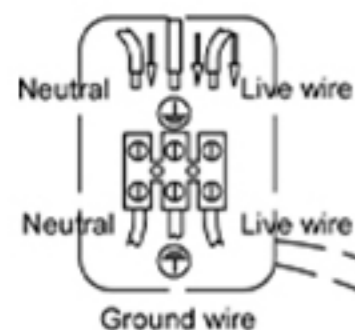

Specification of installation

In order to ensure safety use, please notice the following items:

- Read and understand the whole Specification.
- Suitable for the use of 220-240V and 50-60Hz.
- Must be installed on the fixed places and be checked annually
- Please wear gloves as installment and avoid rot on the surface of plating.
- Please turn off the lighting source by soft cloth as cleaning prohibited to use of rotted detergent.
- Please connect with the local sales service center when there are any abnormality.

Live wire-Brown
Neutral-Light Grey
Ground wire-Yellow

BASE SIZE:

FITTURE SIZE

Product coding: FERNANDO SP88W LED D1000