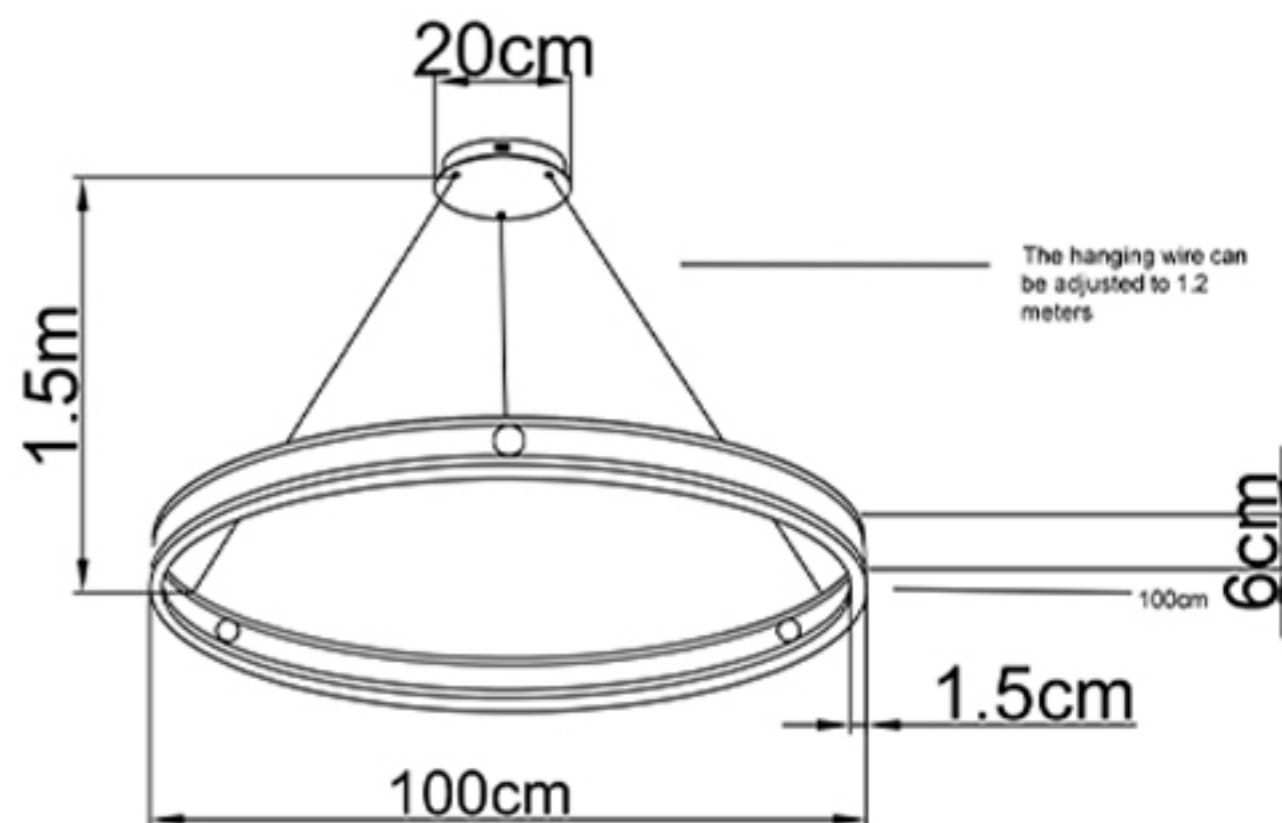

Specification of installation

In order to ensure safety use, please notice the following items:

- Read and understand the whole Specification.
- Suitable for the use of 220-240V and 50-60Hz.
- Must be installed on the fixed places and be checked annually
- Please wear gloves as installment and avoid rot on the surface of plating.
- Please turn off the lighting source by soft cloth as cleaning prohibited to use of rotted detergent.
- Please connect with the local sales service center when there are any abnormality.

Live wire-Brown
Neutral-Light Grey
Ground wire-Yellow

BASE SIZE:

FITTURE SIZE

Product coding: FERNANDO SP88W LED D1000