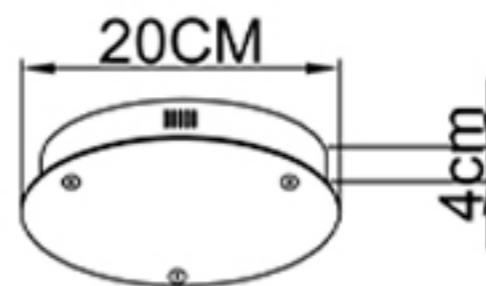

Specification of installation

In order to ensure safety use, please notice the following items:

- Read and understand the whole Specification.
- Suitable for the use of 220-240V and 50-60Hz.
- Must be installed on the fixed places and be checked annually
- Please wear gloves as installment and avoid rot on the surface of plating.
- Please turn off the lighting source by soft cloth as cleaning prohibited to use of rotted detergent.
- Please connect with the local sales service center when there are any abnormality.

Live wire-Brown
Neutral-Light Grey
Ground wire-Yellow

BASE SIZE:

FITTURE SIZE

Product coding: FERNANDO SP88W LED D1000