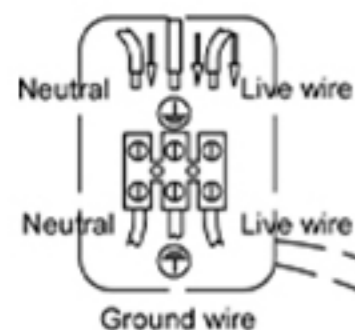

## Specification of installation

In order to ensure safety use, please notice the following items:

- Read and understand the whole Specification.
- Suitable for the use of 220-240V and 50-60Hz.
- Must be installed on the fixed places and be checked annually
- Please wear gloves as installment and avoid rot on the surface of plating.
- Please turn off the lighting source by soft cloth as cleaning prohibited to use of rotted detergent.
- Please connect with the local sales service center when there are any abnormality.

Live wire-Brown  
Neutral-Light Grey  
Ground wire-Yellow

## BASE SIZE: