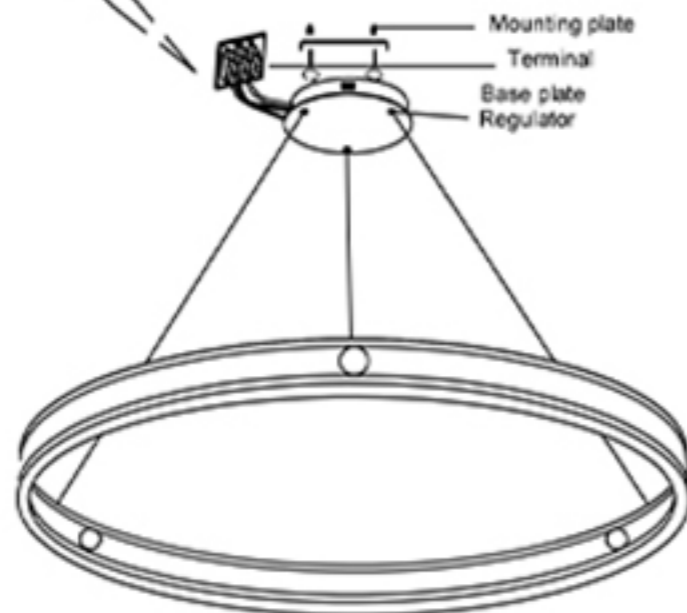

## Specification of installation

In order to ensure safety use, please notice the following items:

- Read and understand the whole Specification.
- Suitable for the use of 220-240V and 50-60Hz.
- Must be installed on the fixed places and be checked annually
- Please wear gloves as installment and avoid rot on the surface of plating.
- Please turn off the lighting source by soft cloth as cleaning prohibited to use of rotted detergent.
- Please connect with the local sales service center when there are any abnormality.

Live wire-Brown  
Neutral-Light Grey  
Ground wire-Yellow

## BASE SIZE:

## FIXTURE SIZE

Product coding: FERNANDO SP88W LED D1000