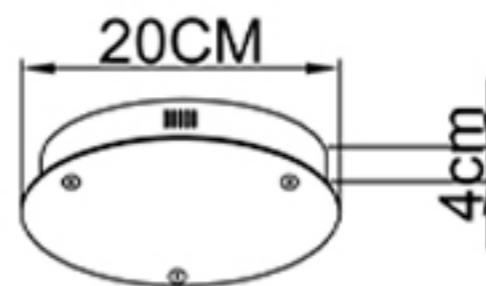

## Specification of installation

In order to ensure safety use, please notice the following items:

- Read and understand the whole Specification.
- Suitable for the use of 220-240V and 50-60Hz.
- Must be installed on the fixed places and be checked annually
- Please wear gloves as installment and avoid rot on the surface of plating.
- Please turn off the lighting source by soft cloth as cleaning prohibited to use of rotted detergent.
- Please connect with the local sales service center when there are any abnormality.

## BASE SIZE: