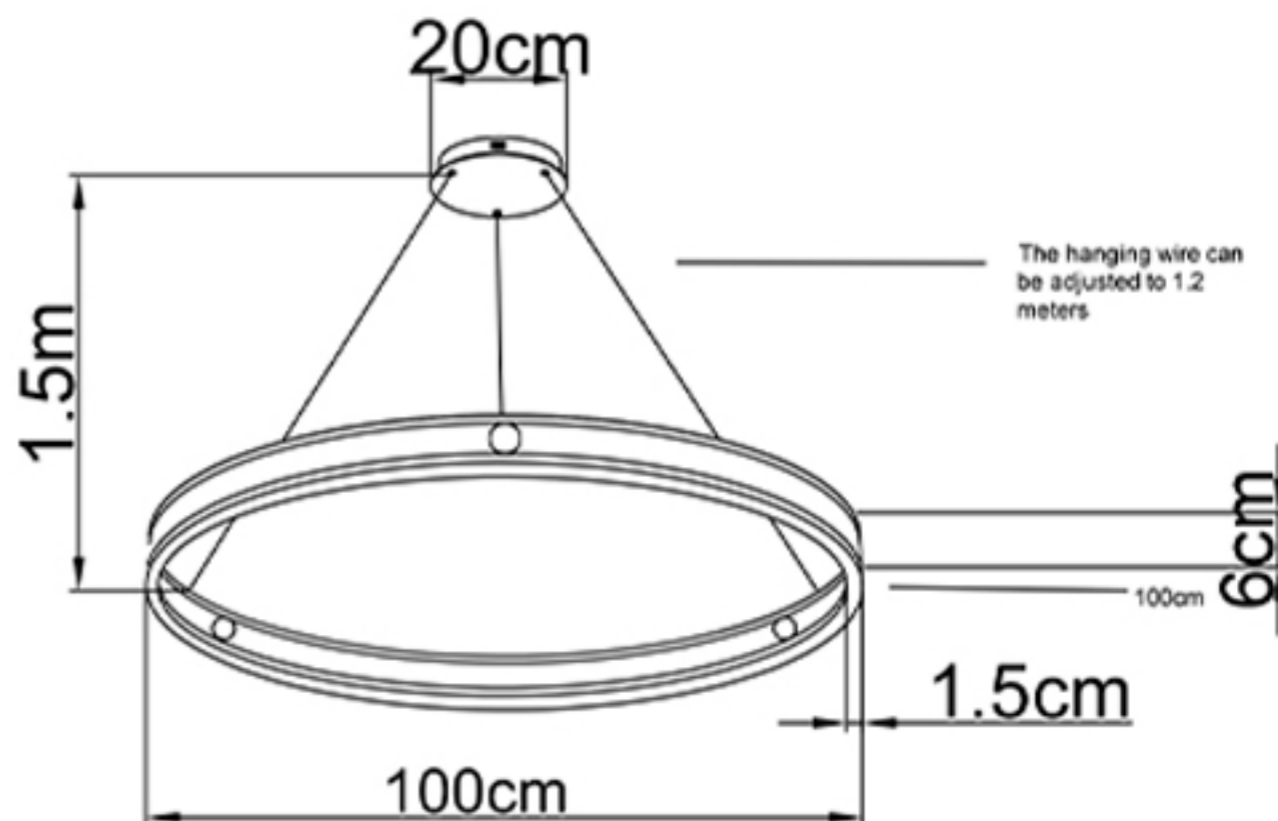

## Specification of installation

In order to ensure safety use, please notice the following items:

- Read and understand the whole Specification.
- Suitable for the use of 220-240V and 50-60Hz.
- Must be installed on the fixed places and be checked annually
- Please wear gloves as installment and avoid rot on the surface of plating.
- Please turn off the lighting source by soft cloth as cleaning prohibited to use of rotted detergent.
- Please connect with the local sales service center when there are any abnormality.

## BASE SIZE:

## FIXTURE SIZE

Product coding: FERNANDO SP88W LED D1000