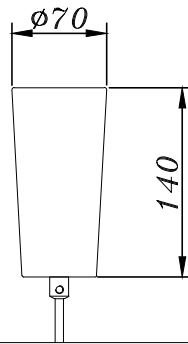

ENGLISH

Specification of installation

In order to ensure safety use, please notice the following items:

- .Read and understand the whole specification.
- .Suitable for the use of 220~240V and 50~60Hz.
- .Please wear gloves as installment and avoid rot on the surface of plating.
- .Must be installed on the fixed places and be checked annually.
- .Please turn off the lighting source by soft cloth as cleaning prohibited to use of rotted detergent.
- .Please connect with the local sales service center when there are any abnormality.

- 1 Glass
- 2 Aluminum Ring
- 3 Aluminum cover
- 4 Screw
- 5 Wall anchor
- 6 Mounting
- 7 Self-tapping screw
- 8 Terminal
- 9 Screw

Product coding: DESI SP4 CHROME/ WHITE

CEILING PAN SIZE:

FIXTURE SIZE: