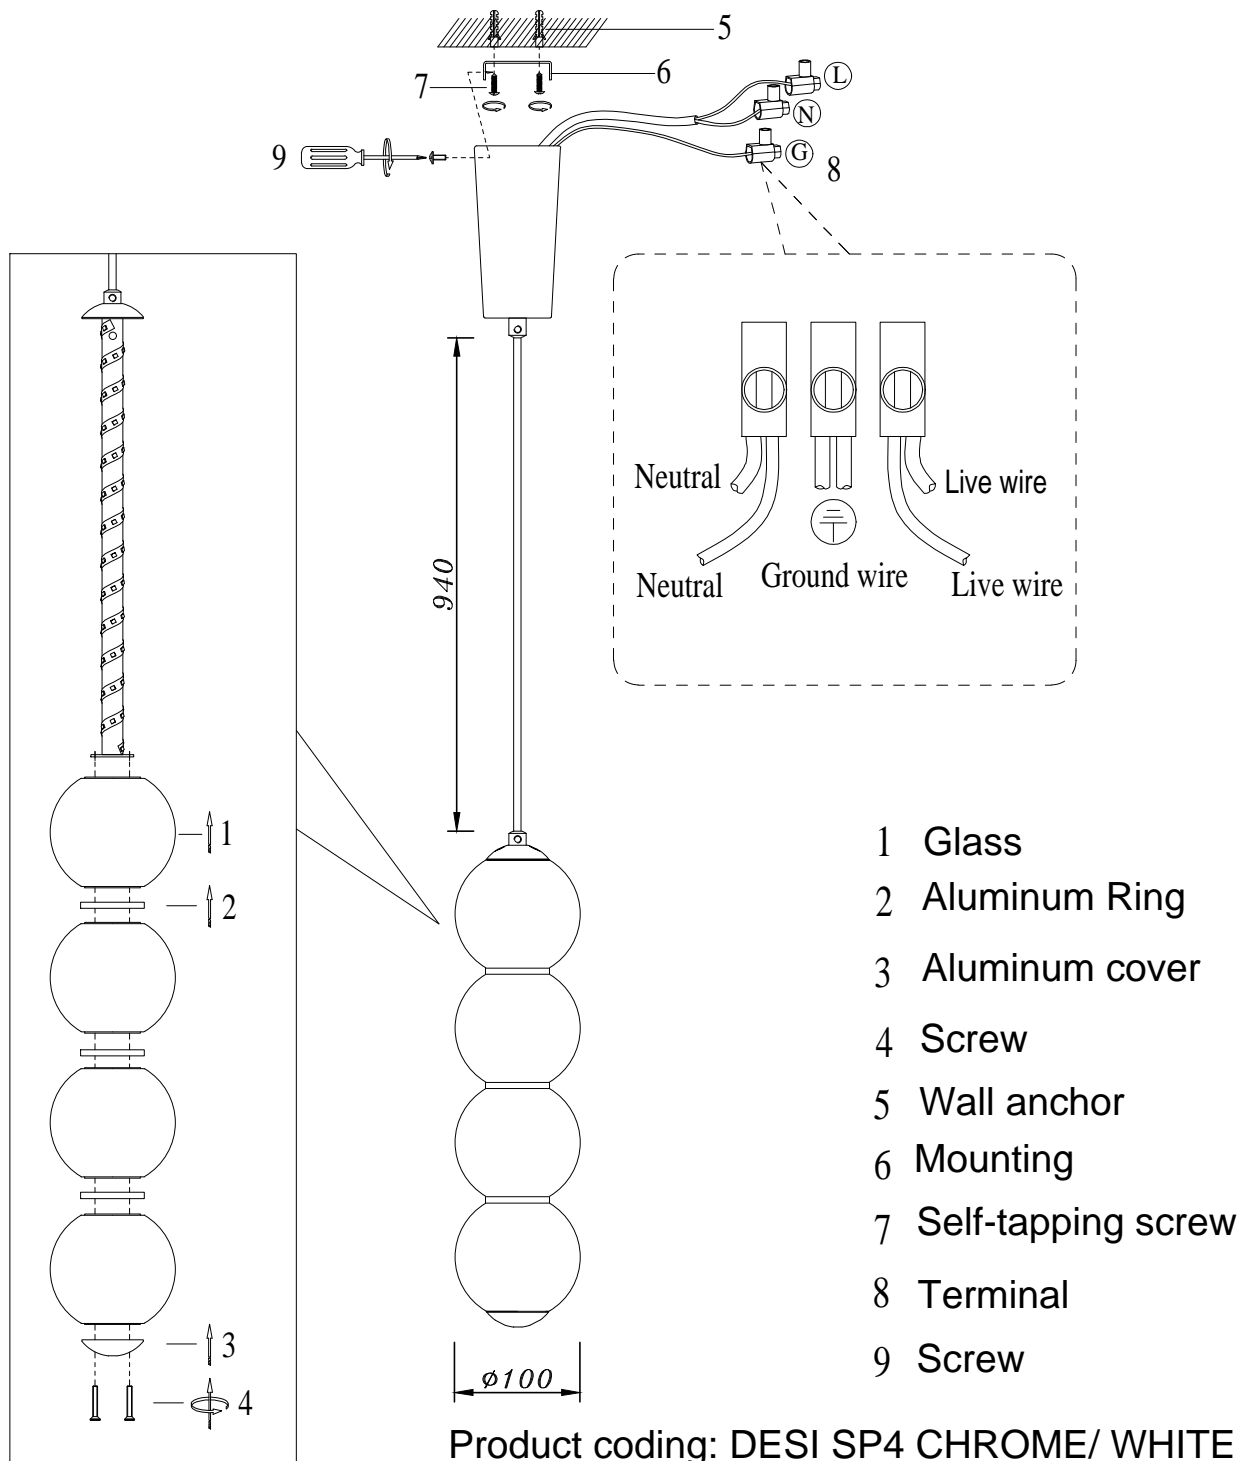

ENGLISH

Specification of installation

In order to ensure safety use, please notice the following items:

- .Read and understand the whole specification.
- .Suitable for the use of 220~240V and 50~60Hz.
- .Please wear gloves as installment and avoid rot on the surface of plating.
- .Must be installed on the fixed places and be checked annually.
- .Please turn off the lighting source by soft cloth as cleaning prohibited to use of rotted detergent.
- .Please connect with the local sales service center when there are any abnormality.

- 1 Glass
- 2 Aluminum Ring
- 3 Aluminum cover
- 4 Screw
- 5 Wall anchor
- 6 Mounting
- 7 Self-tapping screw
- 8 Terminal
- 9 Screw

Product coding: DESI SP4 CHROME/ WHITE

CEILING PAN SIZE:

FIXTURE SIZE: