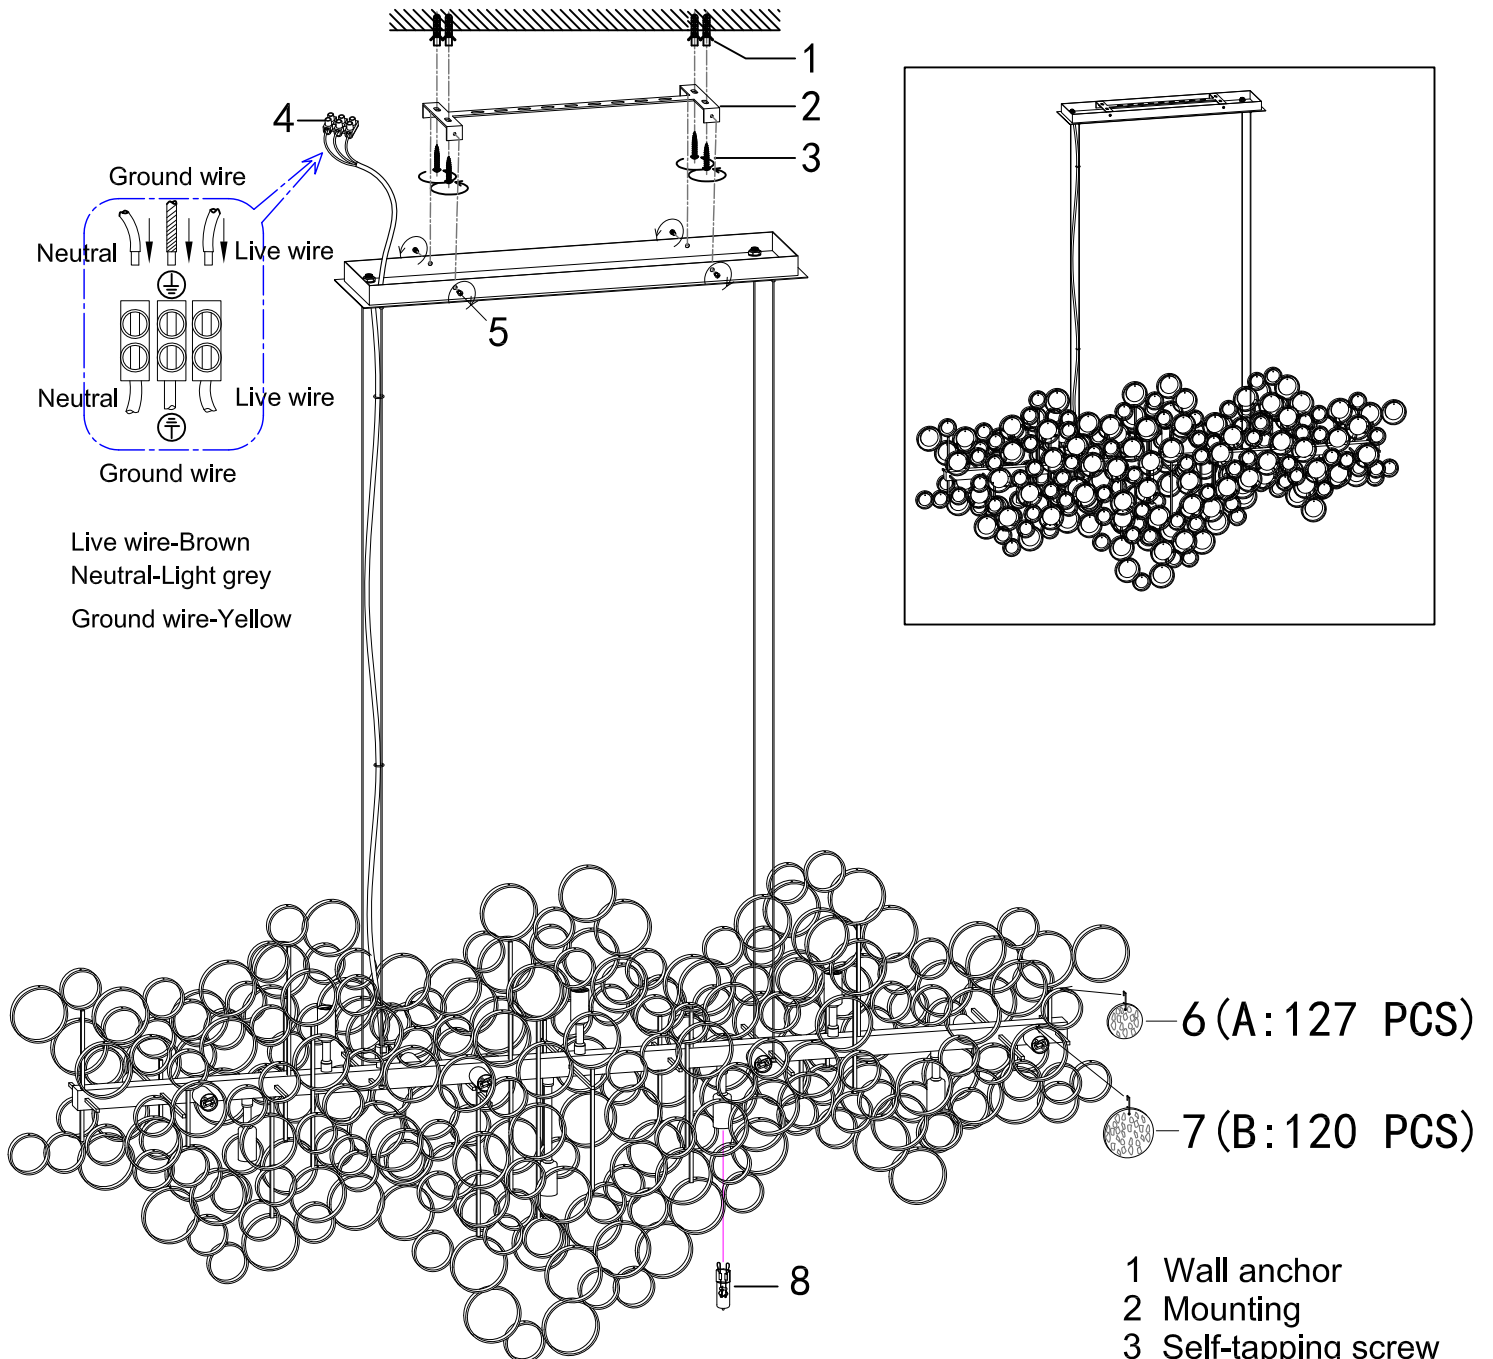

## Specification of installation

In order to ensure safety use, please notice the following items:

- Read and understand the whole Specification.
- Suitable for the use of 220-240V and 50/60Hz.
- Please wear gloves as installment and avoid rot on the surface of plating.
- Must be installed on the fixed places and be checked annually.
- Please turn off the lighting source by soft cloth as cleaning prohibited to use of rotted detergent.
- Please connect with the local sales service center when there are any abnormality.

Live wire-Brown  
Neutral-Light grey  
Ground wire-Yellow

A:(Clear 77Pcs)  
A:(Amber 50Pcs)  
B:(Clear 71Pcs)  
B:(Amber 49Pcs)

- 1 Wall anchor
- 2 Mounting
- 3 Self-tapping screw
- 4 Terminal
- 5 Screw
- 6 Glasses
- 7 Glasses
- 8 G9 Bulb

Product coding: DESEO SP15  
L1400 GOLD

# FIXTURE SIZE: