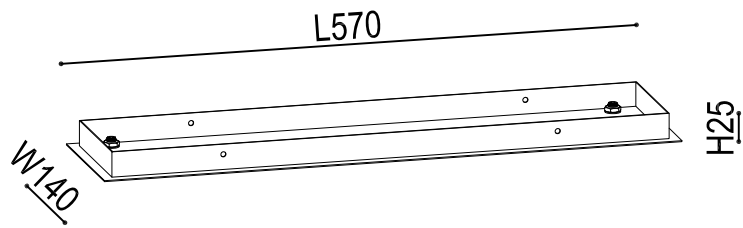

CEILING PAN SIZE: