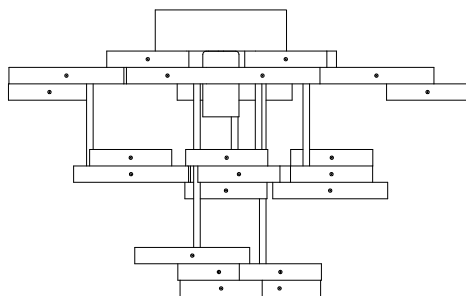

A:(Clear 10Pcs)  
 A:(Amber 9Pcs)  
 B:(Clear 6Pcs)  
 B:(Amber 5Pcs)

Live wire-Brown  
 Neutral-Light grey  
 Ground wire-Yellow

- 1 Wall anchor
- 2 Mounting
- 3 Self-tapping screw
- 4 Terminal
- 5 Nut
- 6 Glasses
- 7 Glasses
- 8 G9 Bulb

# CEILING PAN SIZE:

# FIXTURE SIZE:

W265

H372

E180