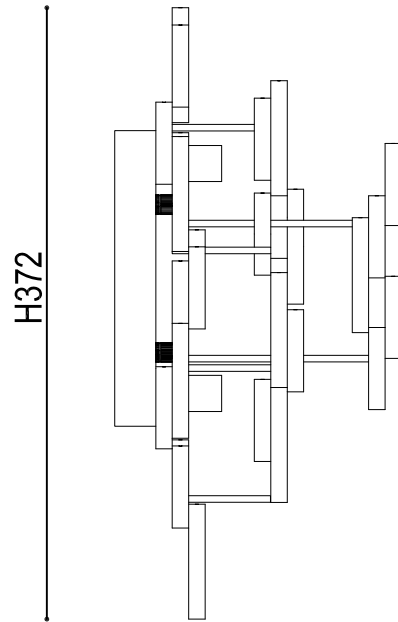

A:(Clear 10Pcs)  
 A:(Amber 9Pcs)  
 B:(Clear 6Pcs)  
 B:(Amber 5Pcs)

Live wire-Brown  
 Neutral-Light grey  
 Ground wire-Yellow

- 1 Wall anchor
- 2 Mounting
- 3 Self-tapping screw
- 4 Terminal
- 5 Nut
- 6 Glasses
- 7 Glasses
- 8 G9 Bulb

# CEILING PAN SIZE:

# FIXTURE SIZE:

W265

H372

E180