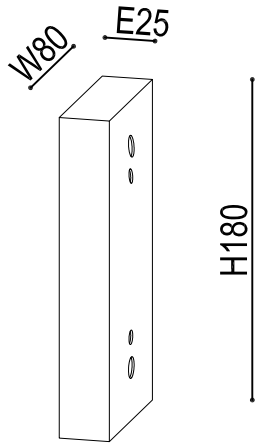

A:(Clear 10Pcs)  
 A:(Amber 9Pcs)  
 B:(Clear 6Pcs)  
 B:(Amber 5Pcs)

Live wire-Brown  
 Neutral-Light grey  
 Ground wire-Yellow

- 1 Wall anchor
- 2 Mounting
- 3 Self-tapping screw
- 4 Terminal
- 5 Nut
- 6 Glasses
- 7 Glasses
- 8 G9 Bulb

# CEILING PAN SIZE:

# FIXTURE SIZE:

W265

H372

E180