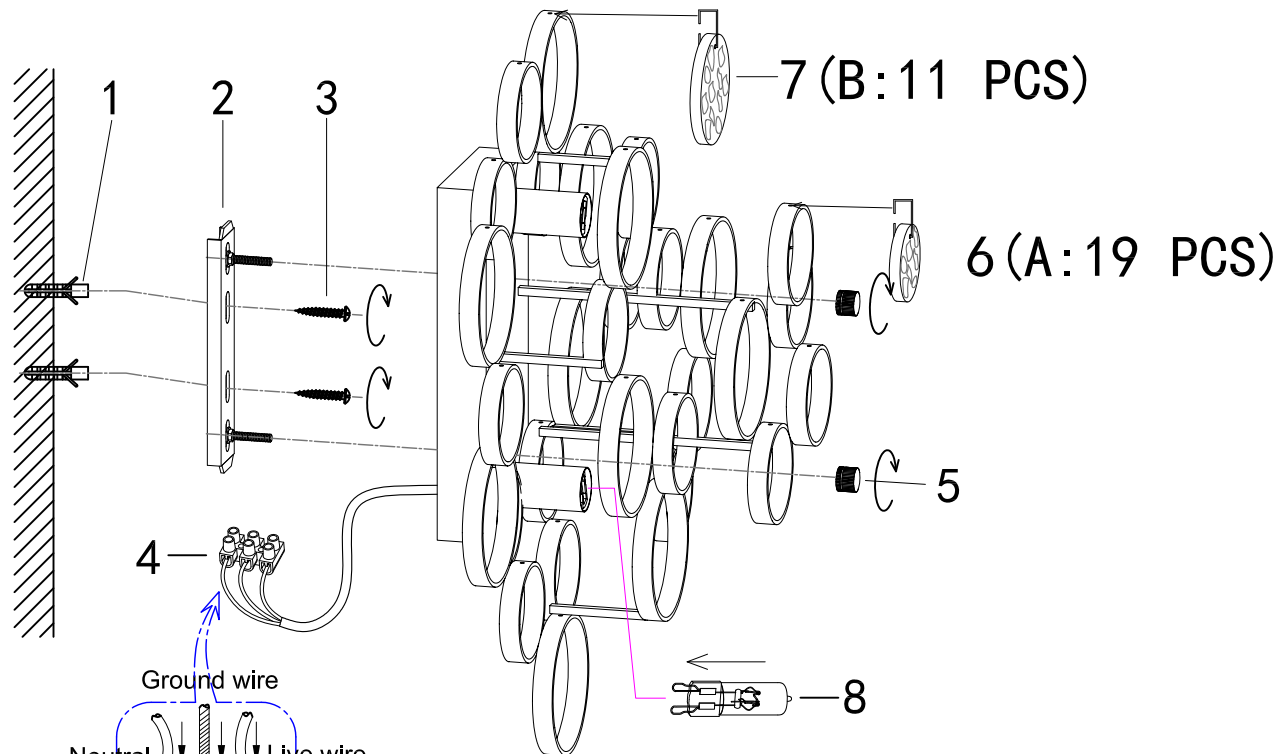

## Specification of installation

In order to ensure safety use, please notice the following items:

- Read and understand the whole Specification.
- Suitable for the use of 220-240V and 50/60Hz.
- Please wear gloves as installment and avoid rot on the surface of plating.
- Must be installed on the fixed places and be checked annually.
- Please turn off the lighting source by soft cloth as cleaning prohibited to use of rotted detergent.
- Please connect with the local sales service center when there are any abnormality.

A:(Clear 10Pcs)  
 A:(Amber 9Pcs)  
 B:(Clear 6Pcs)  
 B:(Amber 5Pcs)

Live wire-Brown  
 Neutral-Light grey  
 Ground wire-Yellow

- 1 Wall anchor
- 2 Mounting
- 3 Self-tapping screw
- 4 Terminal
- 5 Nut
- 6 Glasses
- 7 Glasses
- 8 G9 Bulb

# FIXTURE SIZE:

W265

H372

E180