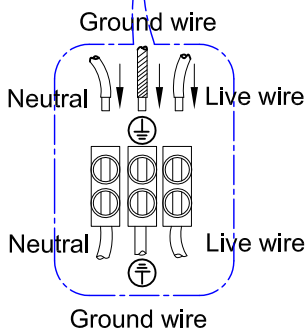

## Specification of installation

In order to ensure safety use, please notice the following items:

- Read and understand the whole Specification.
- Suitable for the use of 220-240V and 50/60Hz.
- Please wear gloves as installment and avoid rot on the surface of plating.
- Must be installed on the fixed places and be checked annually.
- Please turn off the lighting source by soft cloth as cleaning prohibited to use of rotted detergent.
- Please connect with the local sales service center when there are any abnormality.

A:(Clear 10Pcs)  
 A:(Amber 9Pcs)  
 B:(Clear 6Pcs)  
 B:(Amber 5Pcs)

Live wire-Brown  
 Neutral-Light grey  
 Ground wire-Yellow

- 1 Wall anchor
- 2 Mounting
- 3 Self-tapping screw
- 4 Terminal
- 5 Nut
- 6 Glasses
- 7 Glasses
- 8 G9 Bulb