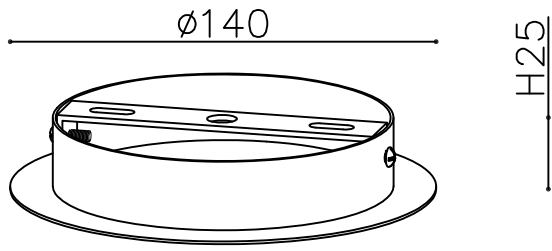

ENGLISH

Specification of installation

In order to ensure safety use, please notice the following items:

- Read and understand the whole Specification.
- Suitable for the use of 220~240V and 50~60Hz.
- Please wear gloves as installment and avoid rot on the surface of plating.
- Must be installed on the fixed places and be checked annually.
- Please turn off the lighting source by soft cloth as cleaning prohibited to use of rotted detergent.
- Please connect with the local sales service center when there are any abnormality.

- 1 Wall anchor
- 2 Mounting
- 3 Self-tapping screw
- 4 Terminal
- 5 Screw
- 6 G9 bulb

Product coding: DALI SP 1

CEILING PAN SIZE:

FIXTURE SIZE: