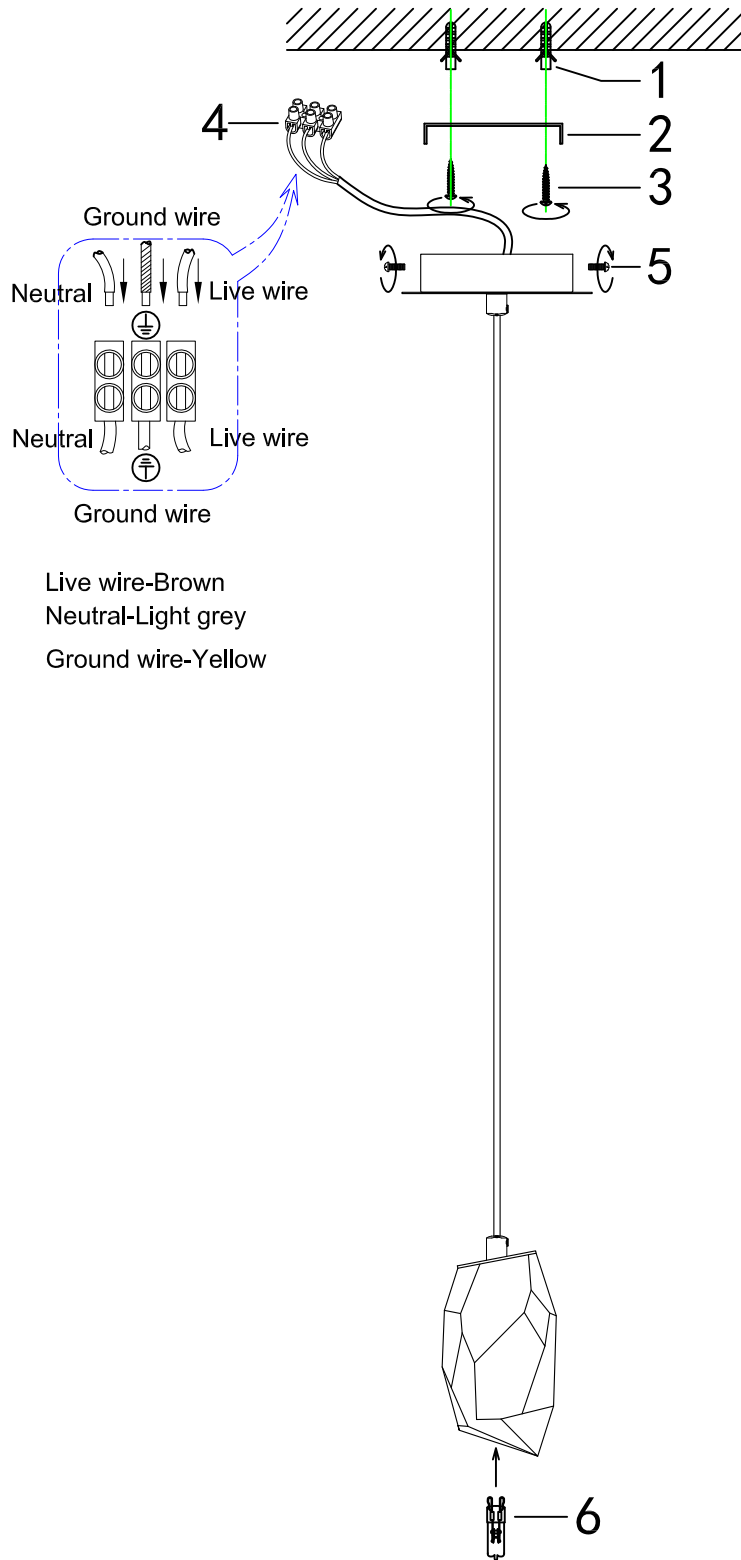

ENGLISH

Specification of installation

In order to ensure safety use, please notice the following items:

- Read and understand the whole Specification.
- Suitable for the use of 220~240V and 50~60Hz.
- Please wear gloves as installment and avoid rot on the surface of plating.
- Must be installed on the fixed places and be checked annually.
- Please turn off the lighting source by soft cloth as cleaning prohibited to use of rotted detergent.
- Please connect with the local sales service center when there are any abnormality.

- 1 Wall anchor
- 2 Mounting
- 3 Self-tapping screw
- 4 Terminal
- 5 Screw
- 6 G9 bulb

Product coding: DALI SP 1

CEILING PAN SIZE:

FIXTURE SIZE: