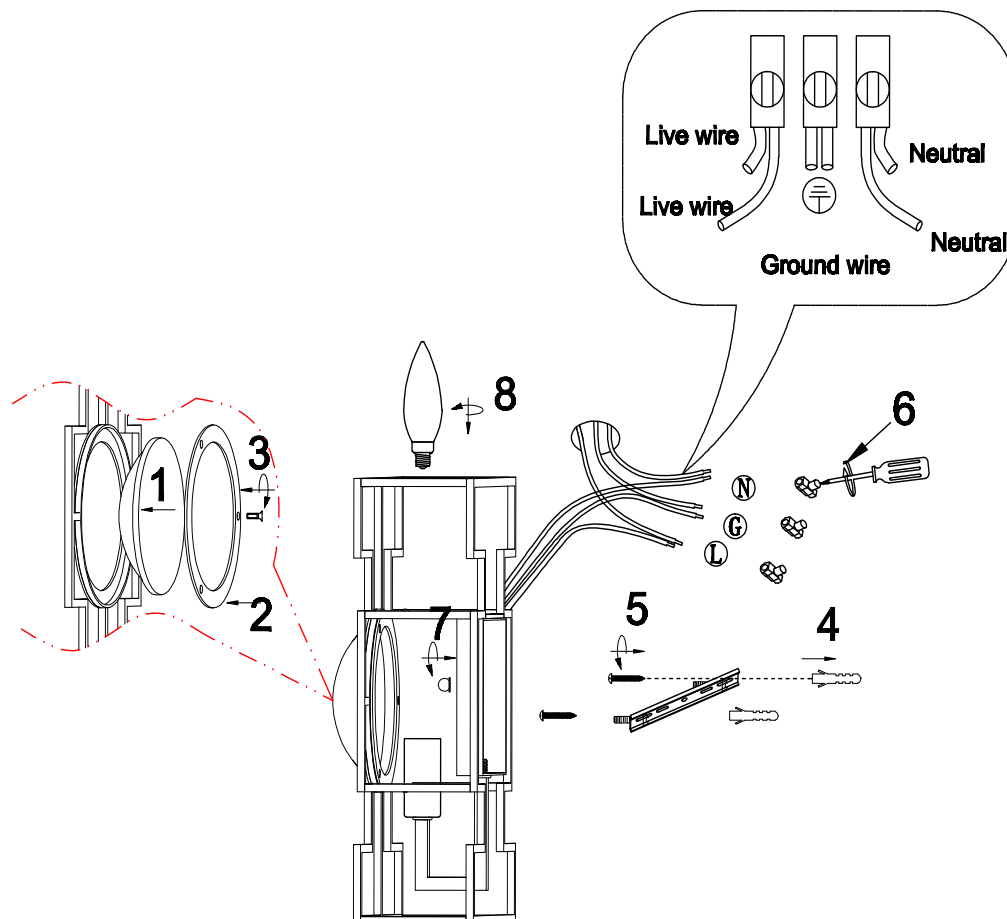

ENGLISH

Specification of installation

In order to ensure safety use, please notice the following items:

- . Read and understand the whole Specification.
- . Suitable for the use of 220-240V and 50-60Hz.
- . Please wear gloves as installment and avoid rot on the surface of plating.
- . Must be installed on the fixed places and be checked annually.
- . Please turn off the lighting source by soft cloth as cleaning prohibited to use of rotted detergent.
- . Please connect with the local sales service center when there are any abnormality.

- 1 Crystal
- 2 Metal ring
- 3 Screw
- 4 Wall plugs
- 5 Screw
- 6 Terminal
- 7 Final
- 8 Blub

Product coding: CUENTO AP1
GOLD

BASE SIZE:

FIXTURE SIZE: