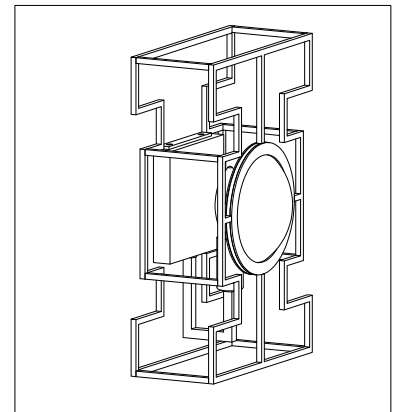

ENGLISH

Specification of installation

In order to ensure safety use, please notice the following items:

- . Read and understand the whole Specification.
- . Suitable for the use of 220-240V and 50-60Hz.
- . Please wear gloves as installment and avoid rot on the surface of plating.
- . Must be installed on the fixed places and be checked annually.
- . Please turn off the lighting source by soft cloth as cleaning prohibited to use of rotted detergent.
- . Please connect with the local sales service center when there are any abnormality.

- 1 Crystal
- 2 Metal ring
- 3 Screw
- 4 Wall plugs
- 5 Screw
- 6 Terminal
- 7 Final
- 8 Blub

Product coding: CUENTO AP1
GOLD

BASE SIZE:

FIXTURE SIZE: