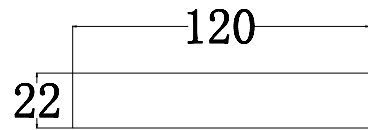

- 1 Crystal
- 2 Metal ring
- 3 Screw
- 4 Wall plugs
- 5 Screw
- 6 Terminal
- 7 Final
- 8 Blub

Product coding: CUENTO AP1
GOLD

BASE SIZE:

FIXTURE SIZE: