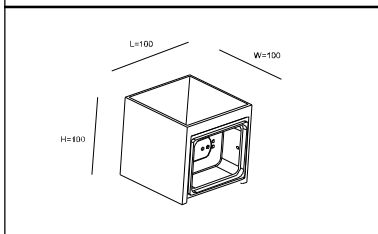

Live wire-Brown  
Neutral-Light grey  
Ground wire-Yellow

- 1 Wall anchor
- 2 Mounting
- 3 Self-tapping screw
- 4 Terminal
- 5 Screw

Product coding: CLT 520W