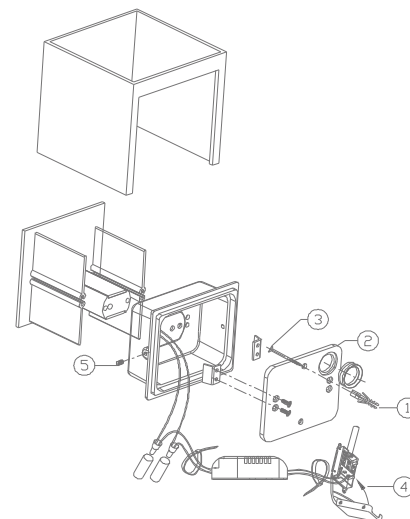

Live wire-Brown  
Neutral-Light grey  
Ground wire-Yellow

- 1 Wall anchor
- 2 Mounting
- 3 Self-tapping screw
- 4 Terminal
- 5 Screw

Product coding: CLT 520W