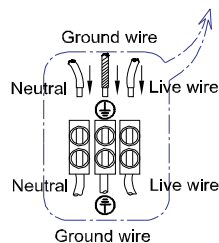

## Specification of installation

In order to ensure safety use, please notice the following items:

- Read and understand the whole Specification.
- Suitable for the use of 220~240V and 50~60Hz.
- Please wear gloves as installment and avoid rot on the surface of plating.
- Must be installed on the fixed places and be checked annually.
- Please turn off the lighting source by soft cloth as cleaning prohibited to use of rotted detergent.
- Please connect with the local sales service center when there are any abnormality.

Live wire-Brown  
Neutral-Light grey  
Ground wire-Yellow

- 1 Wall anchor
- 2 Mounting
- 3 Self-tapping screw
- 4 Terminal
- 5 Screw

Product coding: CLT 520W