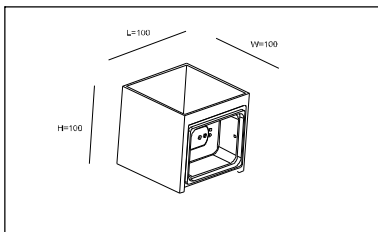

Live wire-Brown  
Neutral-Light grey  
Ground wire-Yellow

- 1 Wall anchor
- 2 Mounting
- 3 Self-tapping screw
- 4 Terminal
- 5 Screw

Product coding: CLT 520W