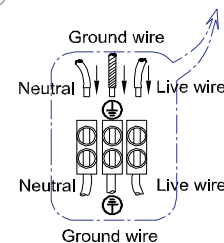

Live wire-Brown  
Neutral-Light grey  
Ground wire-Yellow

- 1 Wall anchor
- 2 Mounting
- 3 Self-tapping screw
- 4 Terminal
- 5 Screw

Product coding: CLT 520W