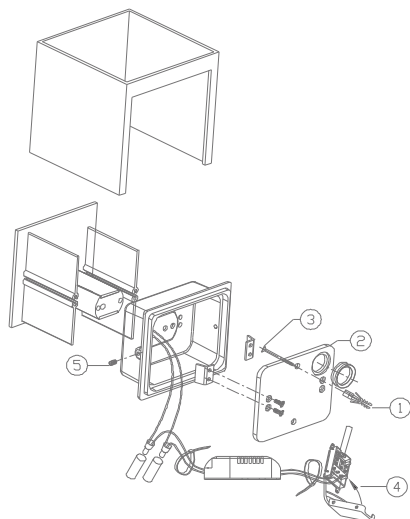

## Specification of installation

In order to ensure safety use, please notice the following items:

- Read and understand the whole Specification.
- Suitable for the use of 220~240V and 50~60Hz.
- Please wear gloves as installment and avoid rot on the surface of plating.
- Must be installed on the fixed places and be checked annually.
- Please turn off the lighting source by soft cloth as cleaning prohibited to use of rotted detergent.
- Please connect with the local sales service center when there are any abnormality.

Live wire-Brown  
Neutral-Light grey  
Ground wire-Yellow

- 1 Wall anchor
- 2 Mounting
- 3 Self-tapping screw
- 4 Terminal
- 5 Screw

Product coding: CLT 520W