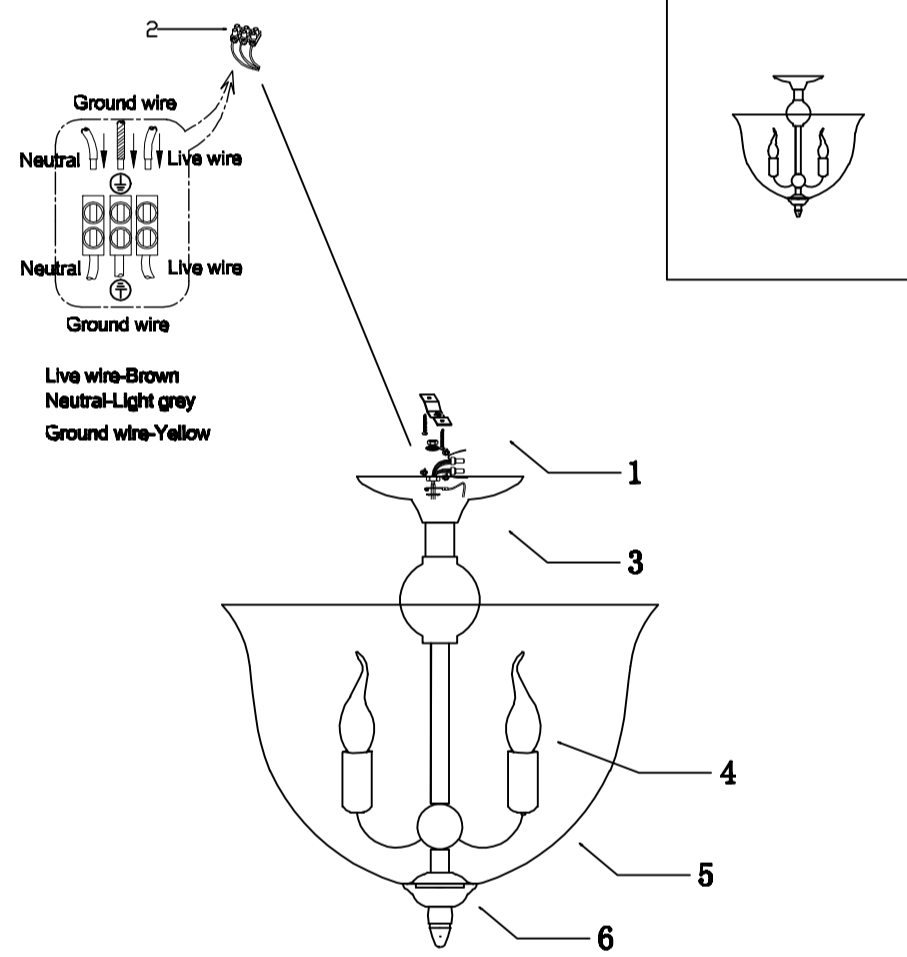

CEILING PAN SIZE:

FIXTURE SIZE:

ENGLISH

Specification of Installation

- In order to ensure safety use, please notice the following items:
- Read and understand the whole Specification.
 - Suitable for the use of 220-240V and 50-60Hz.
 - Please wear gloves as installation and avoid rot on the surface of plating.
 - Must be installed on the fixed places and be checked annually.
 - Please turn off the lighting source by soft cloth as cleaning prohibited to use of rotted detergent.
 - Please connect with the local sales service center when there are any abnormality.

ATLAS PL4 CHROME