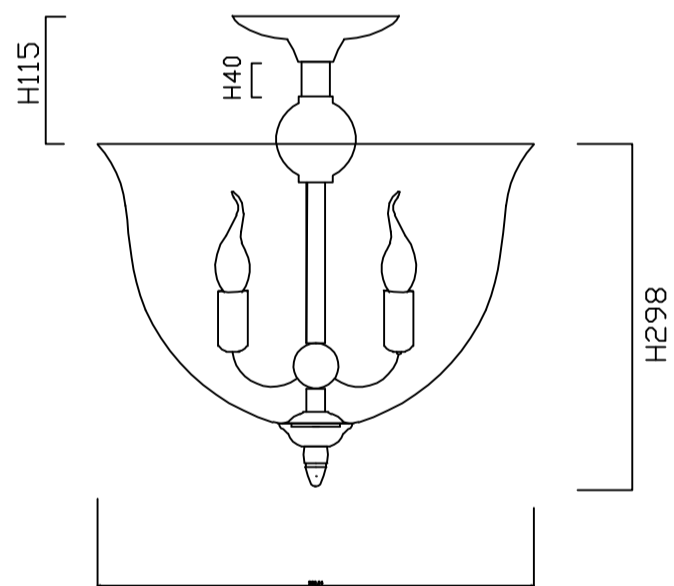

CEILING PAN SIZE:

FIXTURE SIZE:

ENGLISH

Specification of Installation

- In order to ensure safety use, please notice the following items:
- Read and understand the whole Specification.
 - Suitable for the use of 220-240V and 50-60Hz.
 - Please wear gloves as installation and avoid rot on the surface of plating.
 - Must be installed on the fixed places and be checked annually.
 - Please turn off the lighting source by soft cloth as cleaning prohibited to use of rotted detergent.
 - Please connect with the local sales service center when there are any abnormality.

ATLAS PL4 CHROME