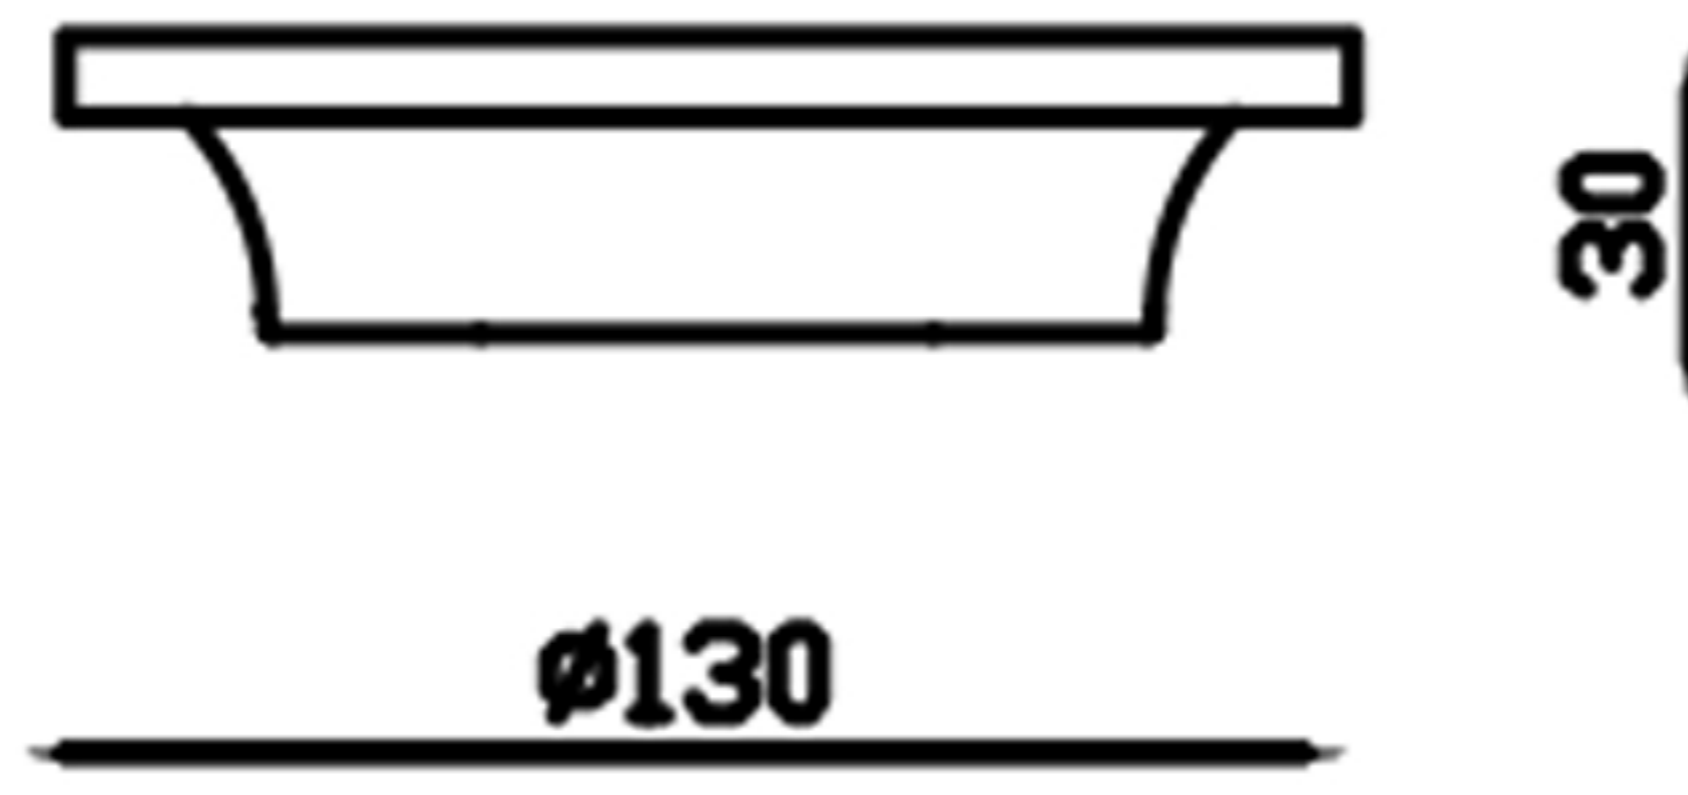

Live wire-Brown  
Neutral-Light grey  
Ground wire-Yellow

3

ALBERTO SP3

CEILING PAN SIZE:

FIXTURE SIZE: