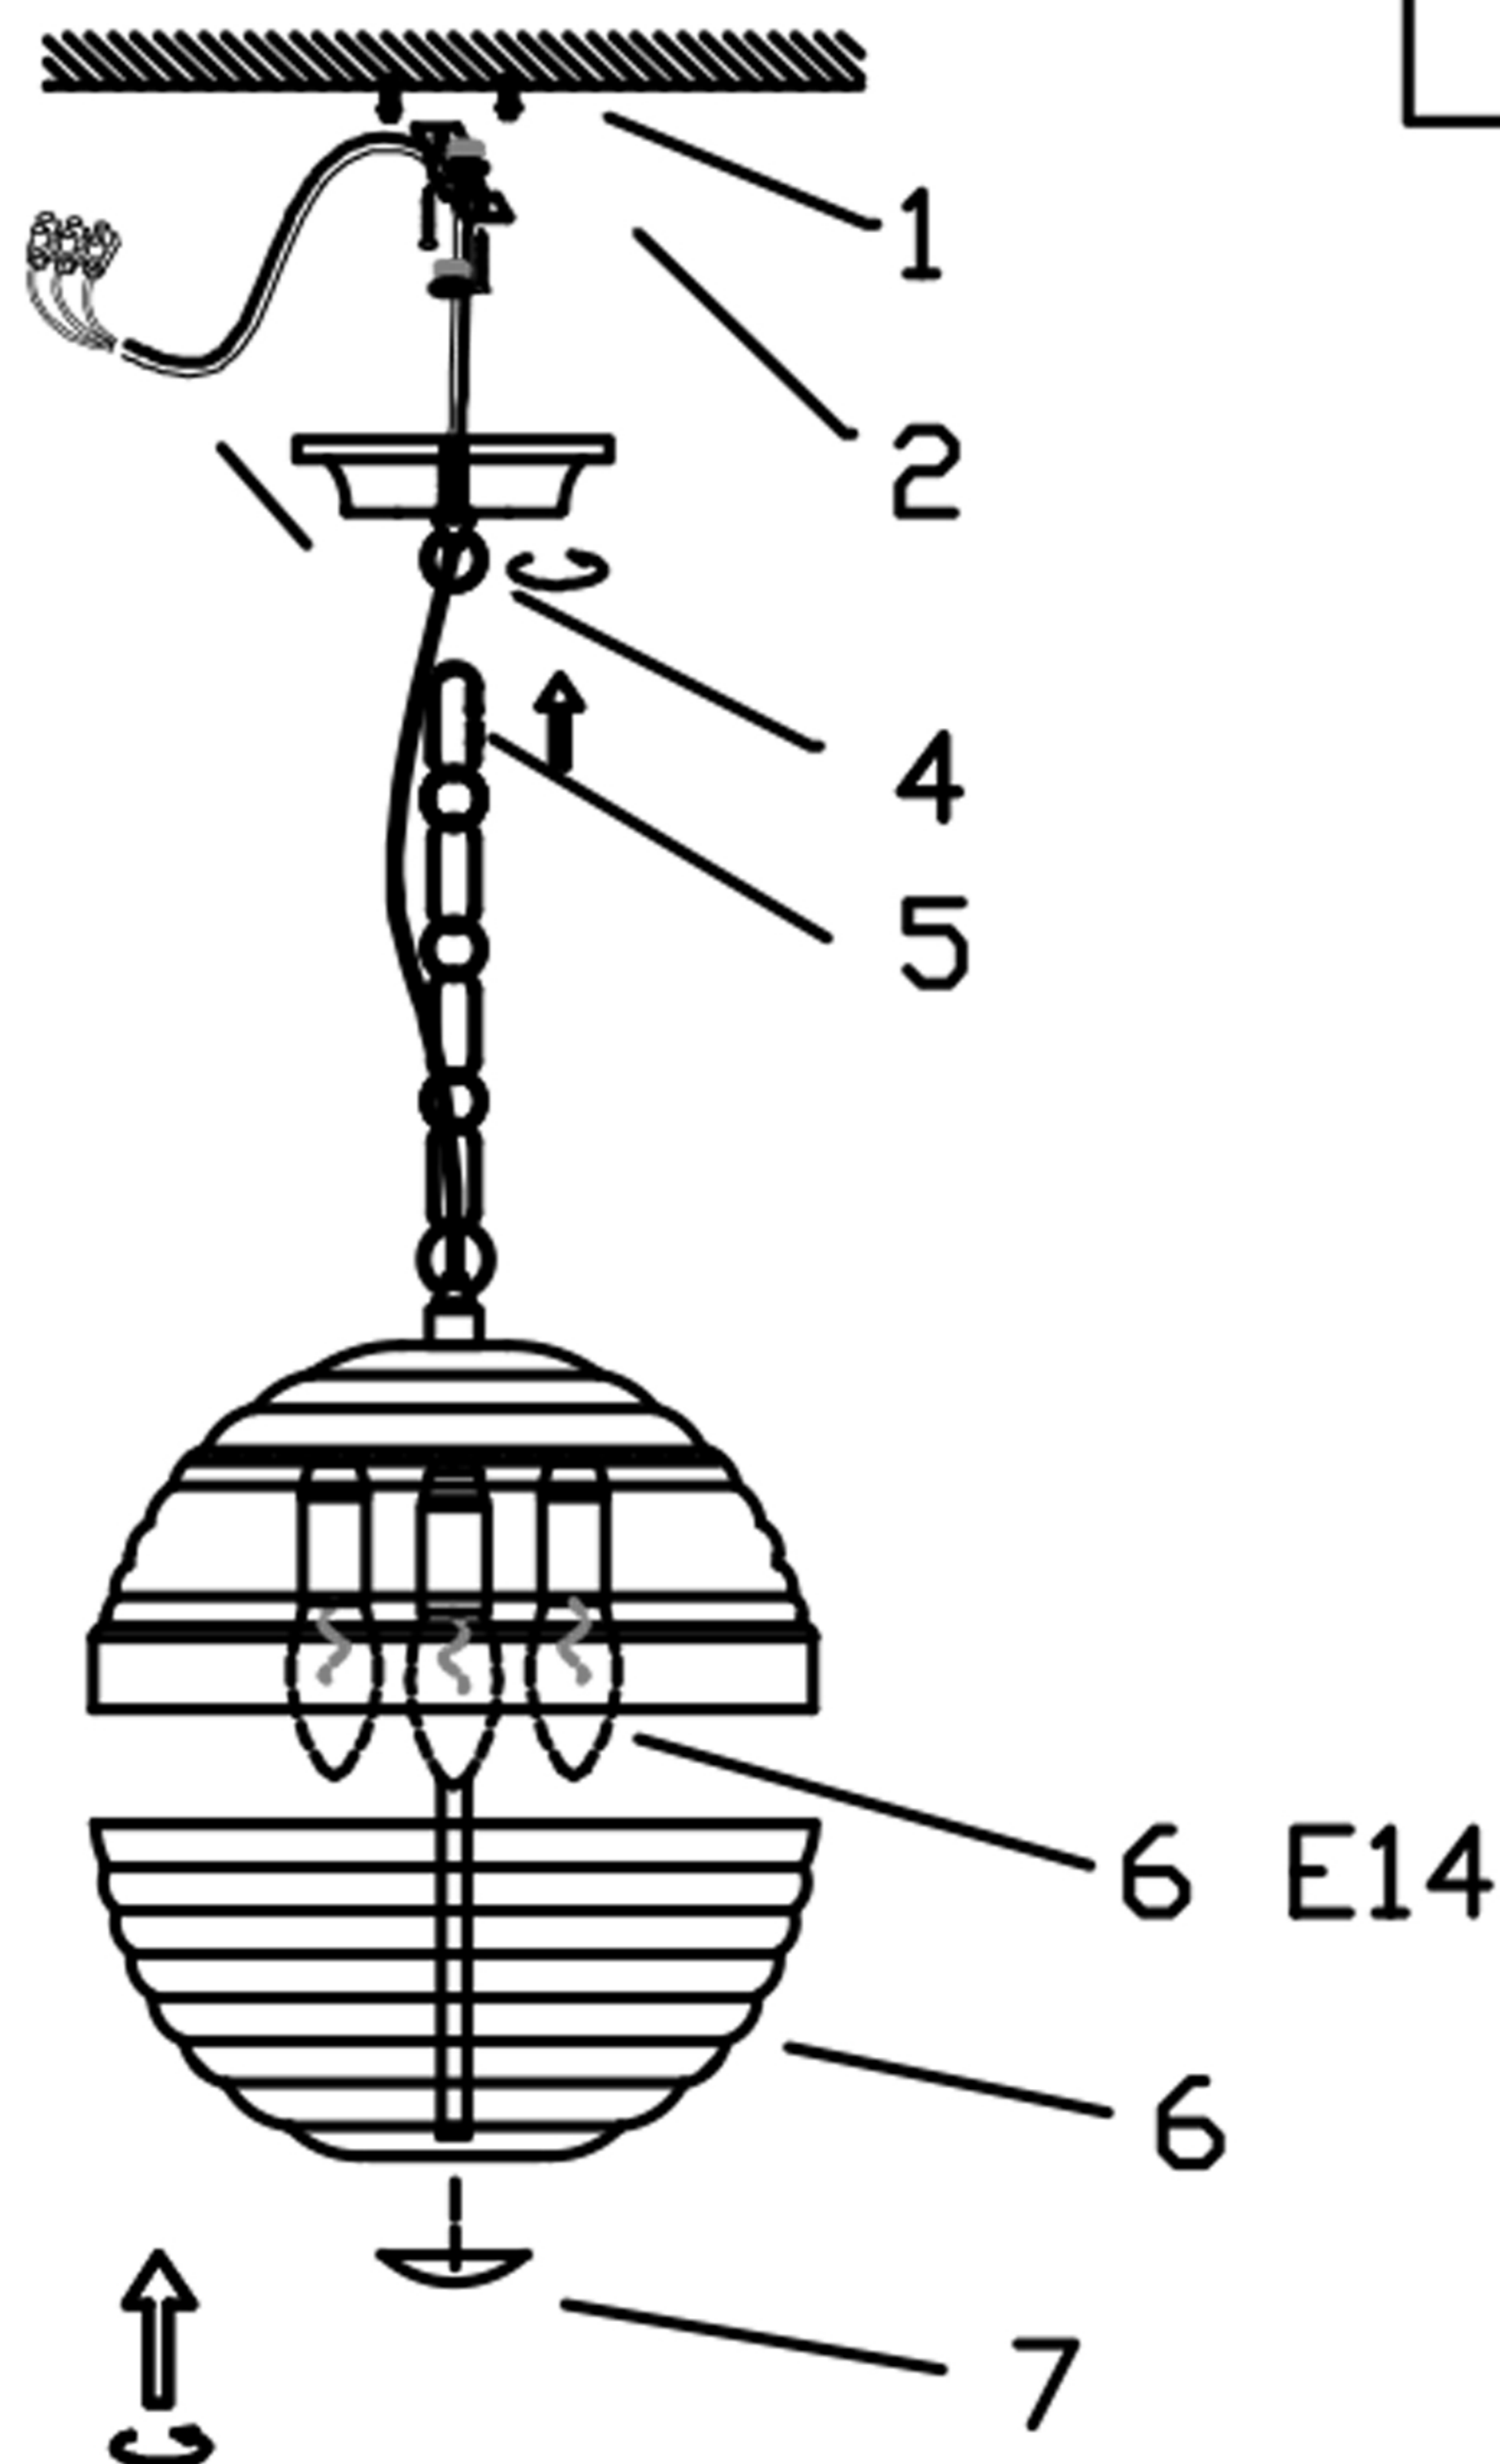

## Specification of installation

In order to ensure safety use, please notice the following items:

- Read and understand the whole Specification.
- Suitable for the use of 220~240V and 50~60Hz.
- Please wear gloves as installment and avoid rot on the surface of plating.
- Must be installed on the fixed places and be checked annually.
- Please turn off the lighting source by soft cloth as cleaning prohibited to use of rotted detergent.
- Please connect with the local sales service center when there are any abnormality.

Live wire-Brown  
Neutral-Light grey  
Ground wire-Yellow

3

ALBERTO SP3

CEILING PAN SIZE:

FIXTURE SIZE: