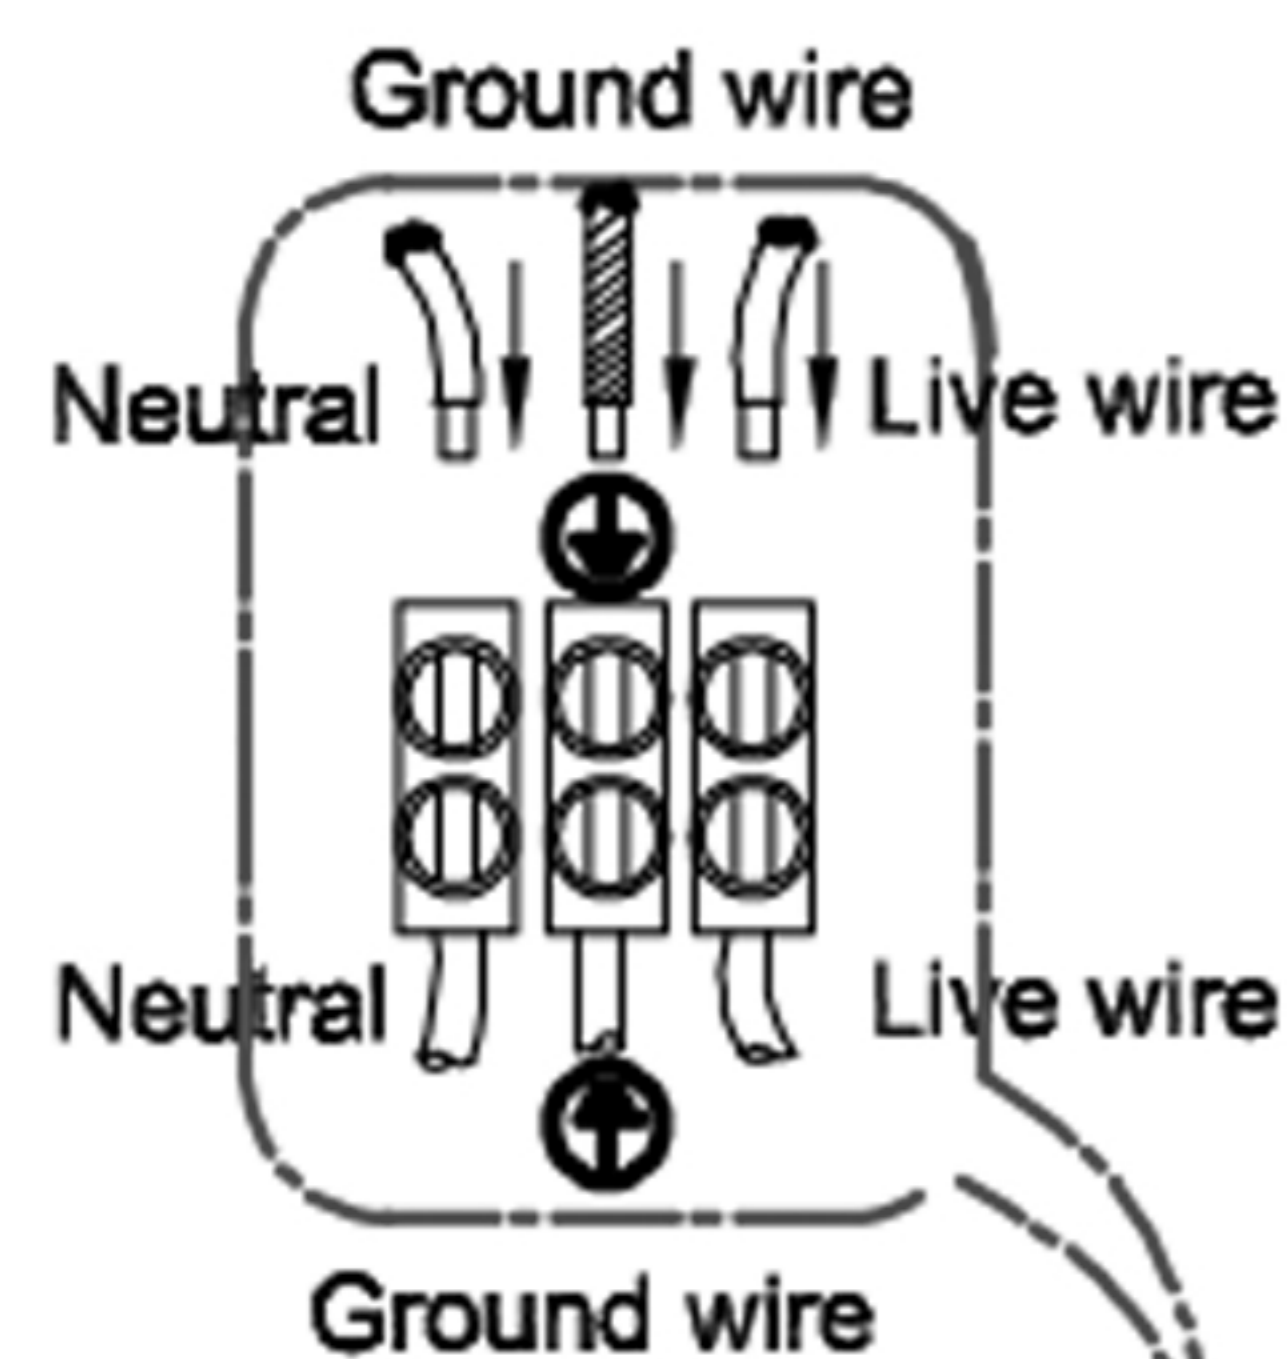

## Specification of installation

In order to ensure safety use, please notice the following items:

- Read and understand the whole Specification.
- Suitable for the use of 220~240V and 50~60Hz.
- Please wear gloves as installment and avoid rot on the surface of plating.
- Must be installed on the fixed places and be checked annually.
- Please turn off the lighting source by soft cloth as cleaning prohibited to use of rotted detergent.
- Please connect with the local sales service center when there are any abnormality.

Live wire-Brown  
Neutral-Light grey  
Ground wire-Yellow

3

ALBERTO SP3

CEILING PAN SIZE:

FIXTURE SIZE: