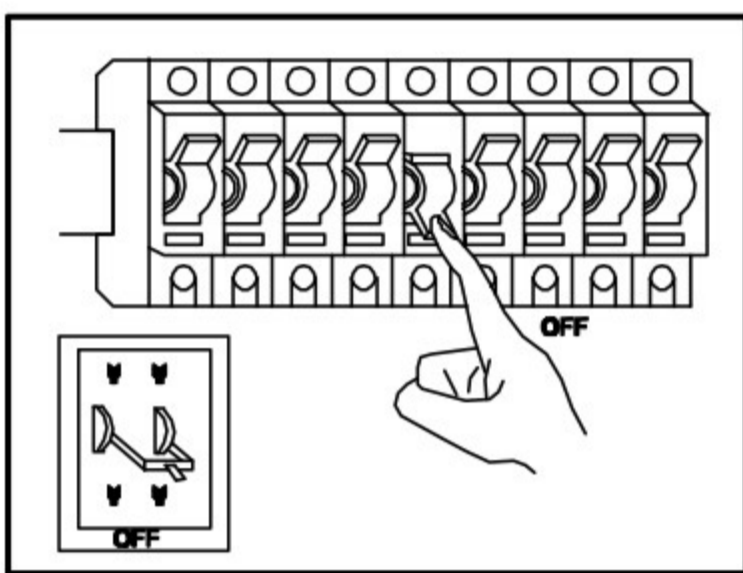

ASSEMBLY INSTRUCTION / ИНСТРУКЦИЯ A1830PL-1BK

LED

Warning:

1. Turn off the main power at the circuit breaker before installing in order to prevent possible shock;
2. Don't exceed the rated voltage 230V;
3. Don't install on haven't finished ceiling and loose wood ceiling;
4. Do not use corrosive liquids to clean fixture such as acid, and alkaline liquids. Please use soft cloth when cleaning.