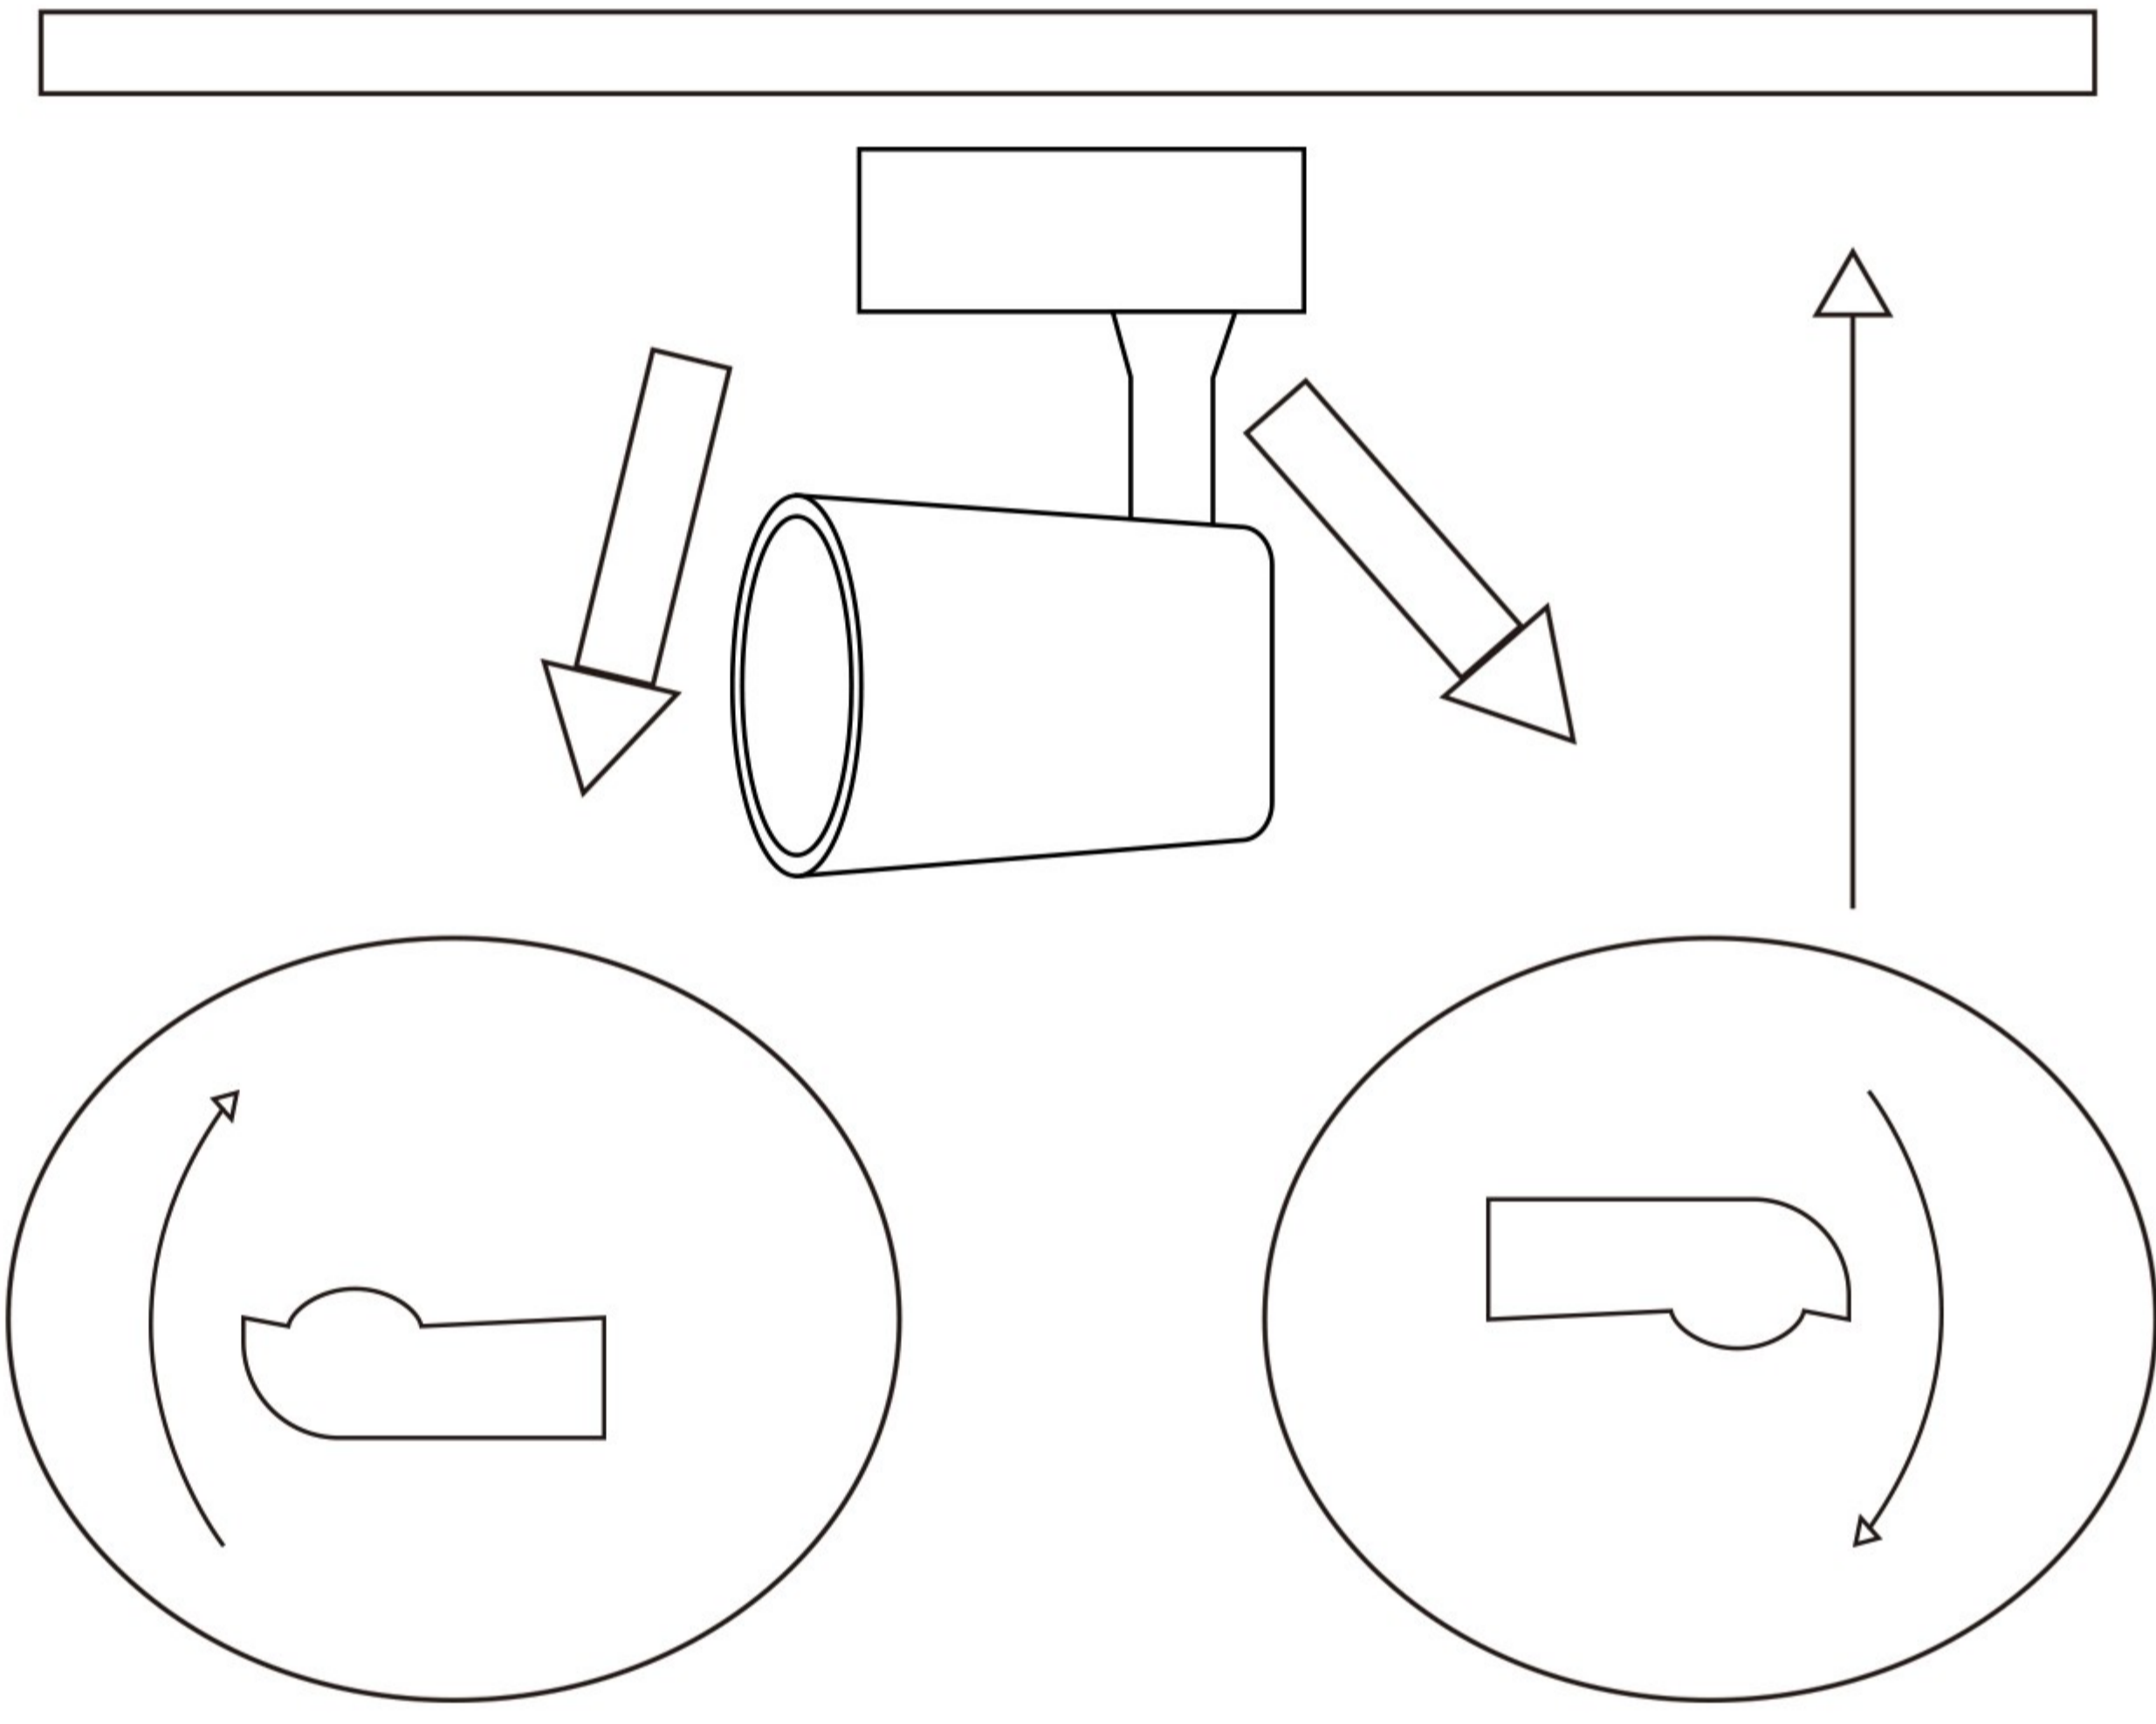

ASSEMBLY INSTRUCTION / ИНСТРУКЦИЯ A1830PL-1BK

LED

Warning:

1. Turn off the main power at the circuit breaker before installing in order to prevent possible shock;
2. Don't exceed the rated voltage 230V;
3. Don't install on haven't finished ceiling and loose wood ceiling;
4. Do not use corrosive liquids to clean fixture such as acid, and alkaline liquids. Please use soft cloth when cleaning.