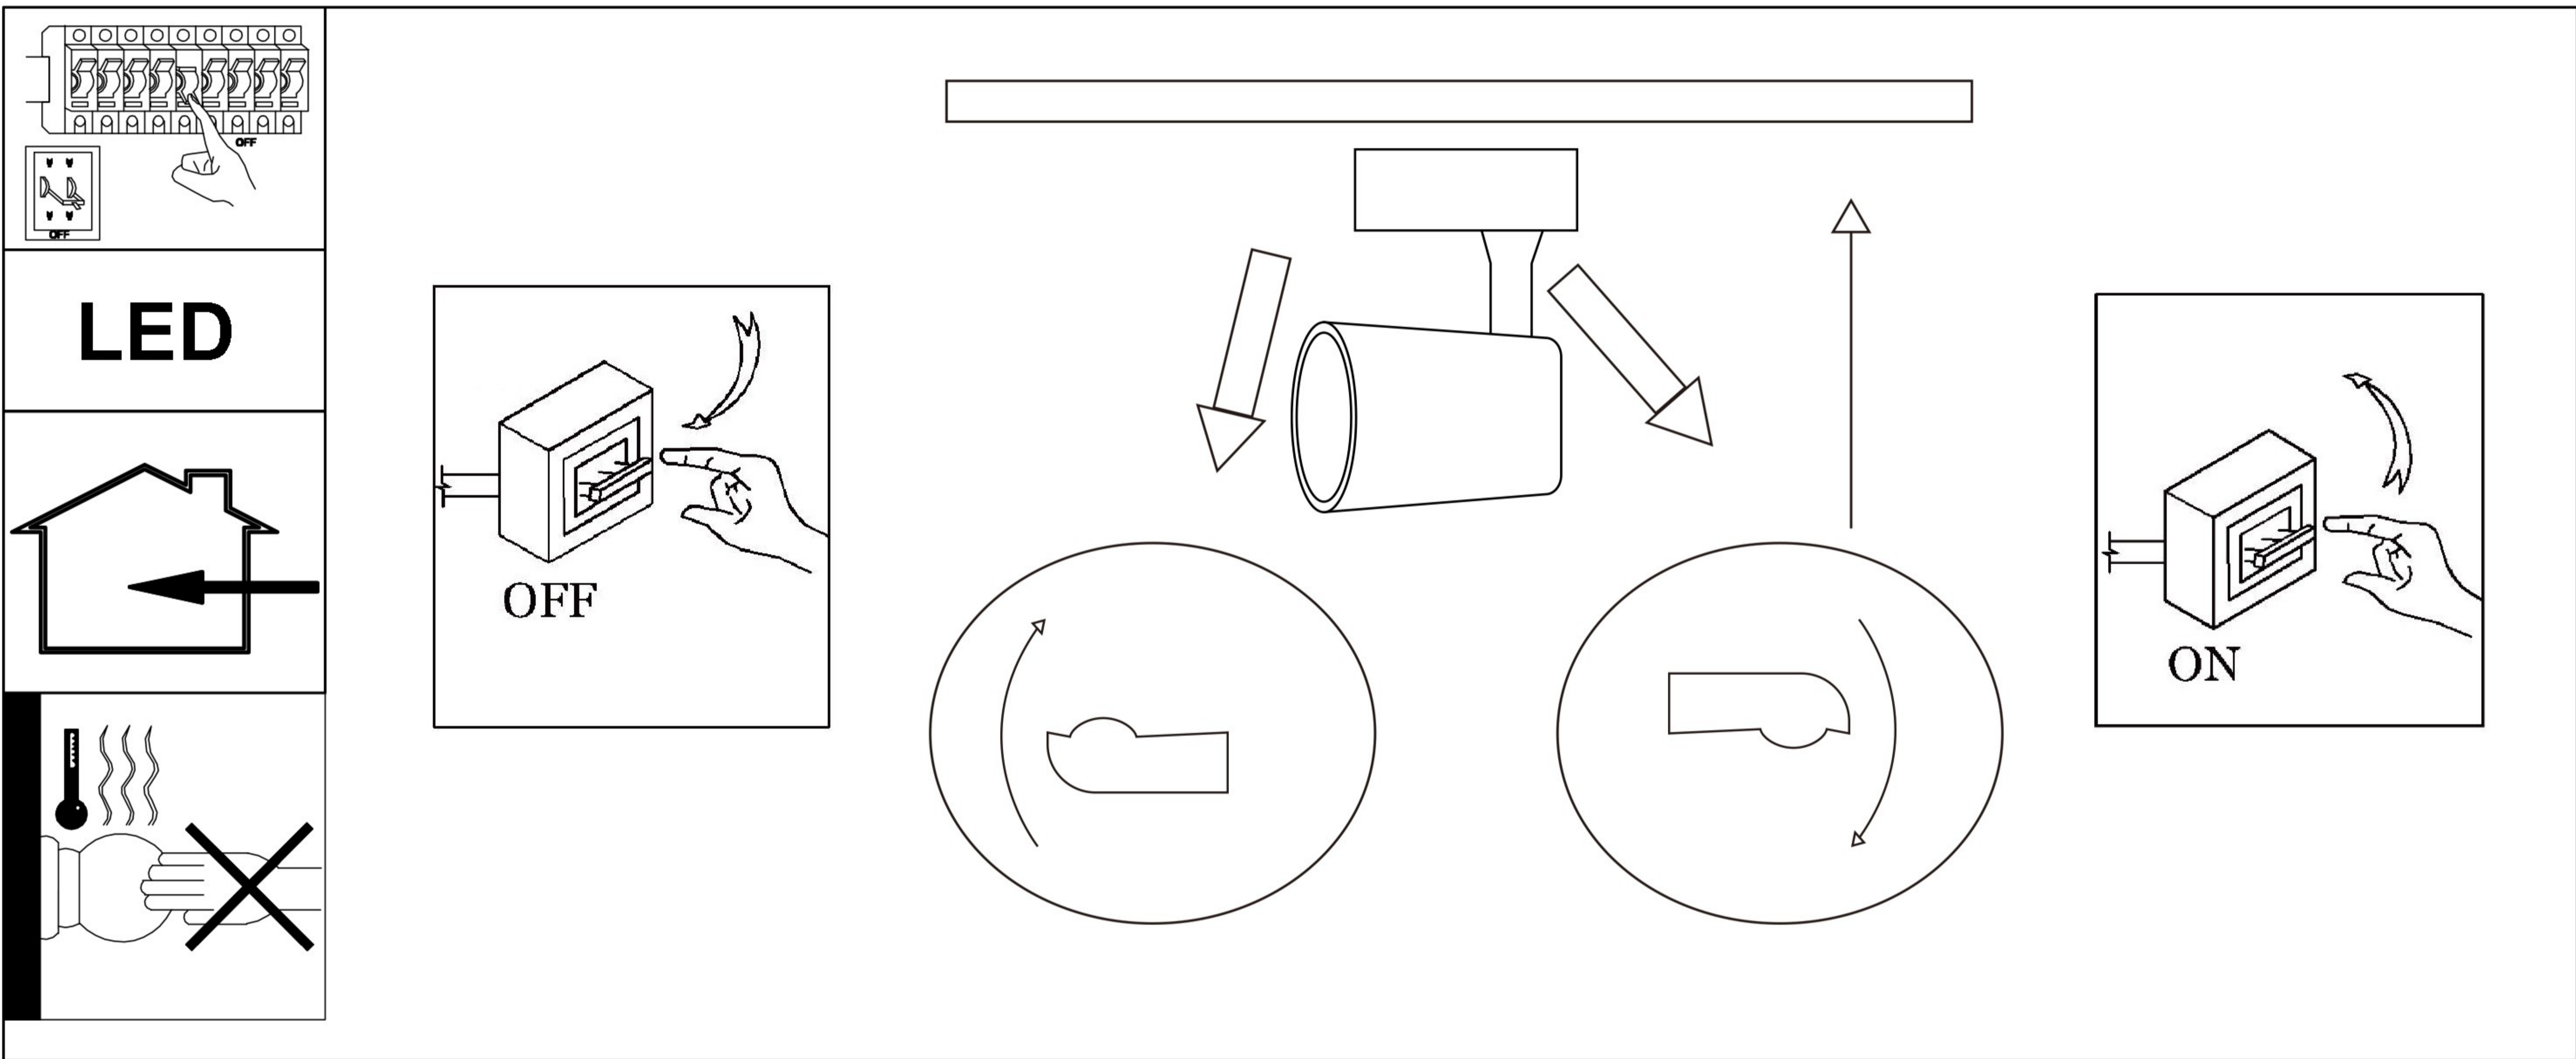

ASSEMBLY INSTRUCTION / ИНСТРУКЦИЯ A1830PL-1BK

LED

Warning:

1. Turn off the main power at the circuit breaker before installing in order to prevent possible shock;
2. Don't exceed the rated voltage 230V;
3. Don't install on haven't finished ceiling and loose wood ceiling;
4. Do not use corrosive liquids to clean fixture such as acid, and alkaline liquids. Please use soft cloth when cleaning.