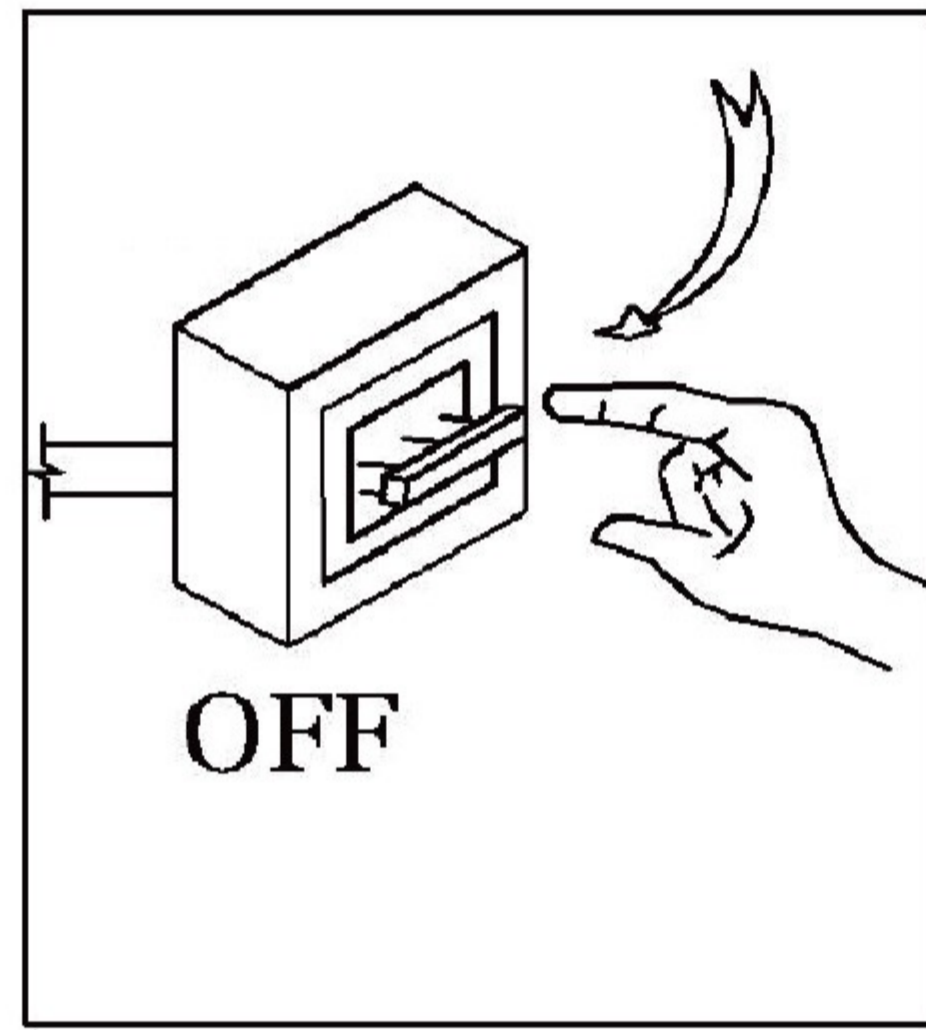

ASSEMBLY INSTRUCTION / ИНСТРУКЦИЯ A1830PL-1BK

LED

Warning:

1. Turn off the main power at the circuit breaker before installing in order to prevent possible shock;
2. Don't exceed the rated voltage 230V;
3. Don't install on haven't finished ceiling and loose wood ceiling;
4. Do not use corrosive liquids to clean fixture such as acid, and alkaline liquids. Please use soft cloth when cleaning.