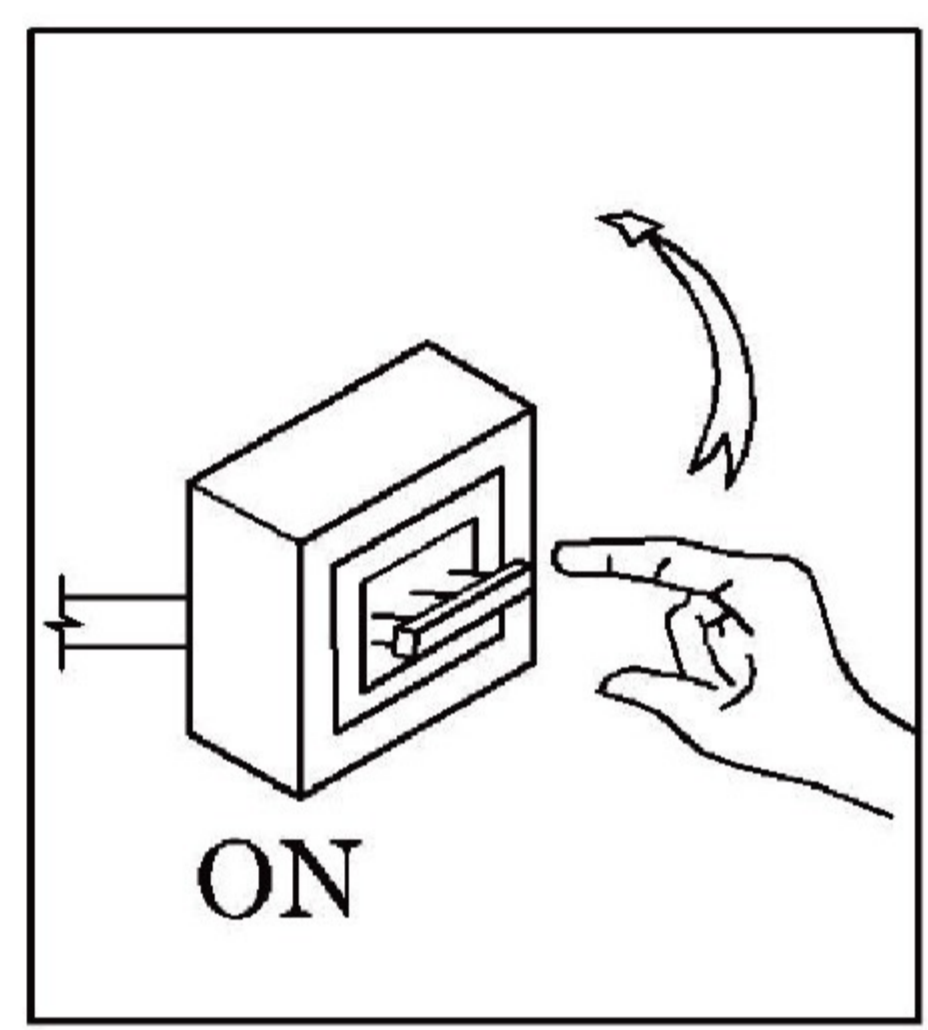

ASSEMBLY INSTRUCTION / ИНСТРУКЦИЯ A1830PL-1BK

LED

Warning:

1. Turn off the main power at the circuit breaker before installing in order to prevent possible shock;
2. Don't exceed the rated voltage 230V;
3. Don't install on haven't finished ceiling and loose wood ceiling;
4. Do not use corrosive liquids to clean fixture such as acid, and alkaline liquids. Please use soft cloth when cleaning.