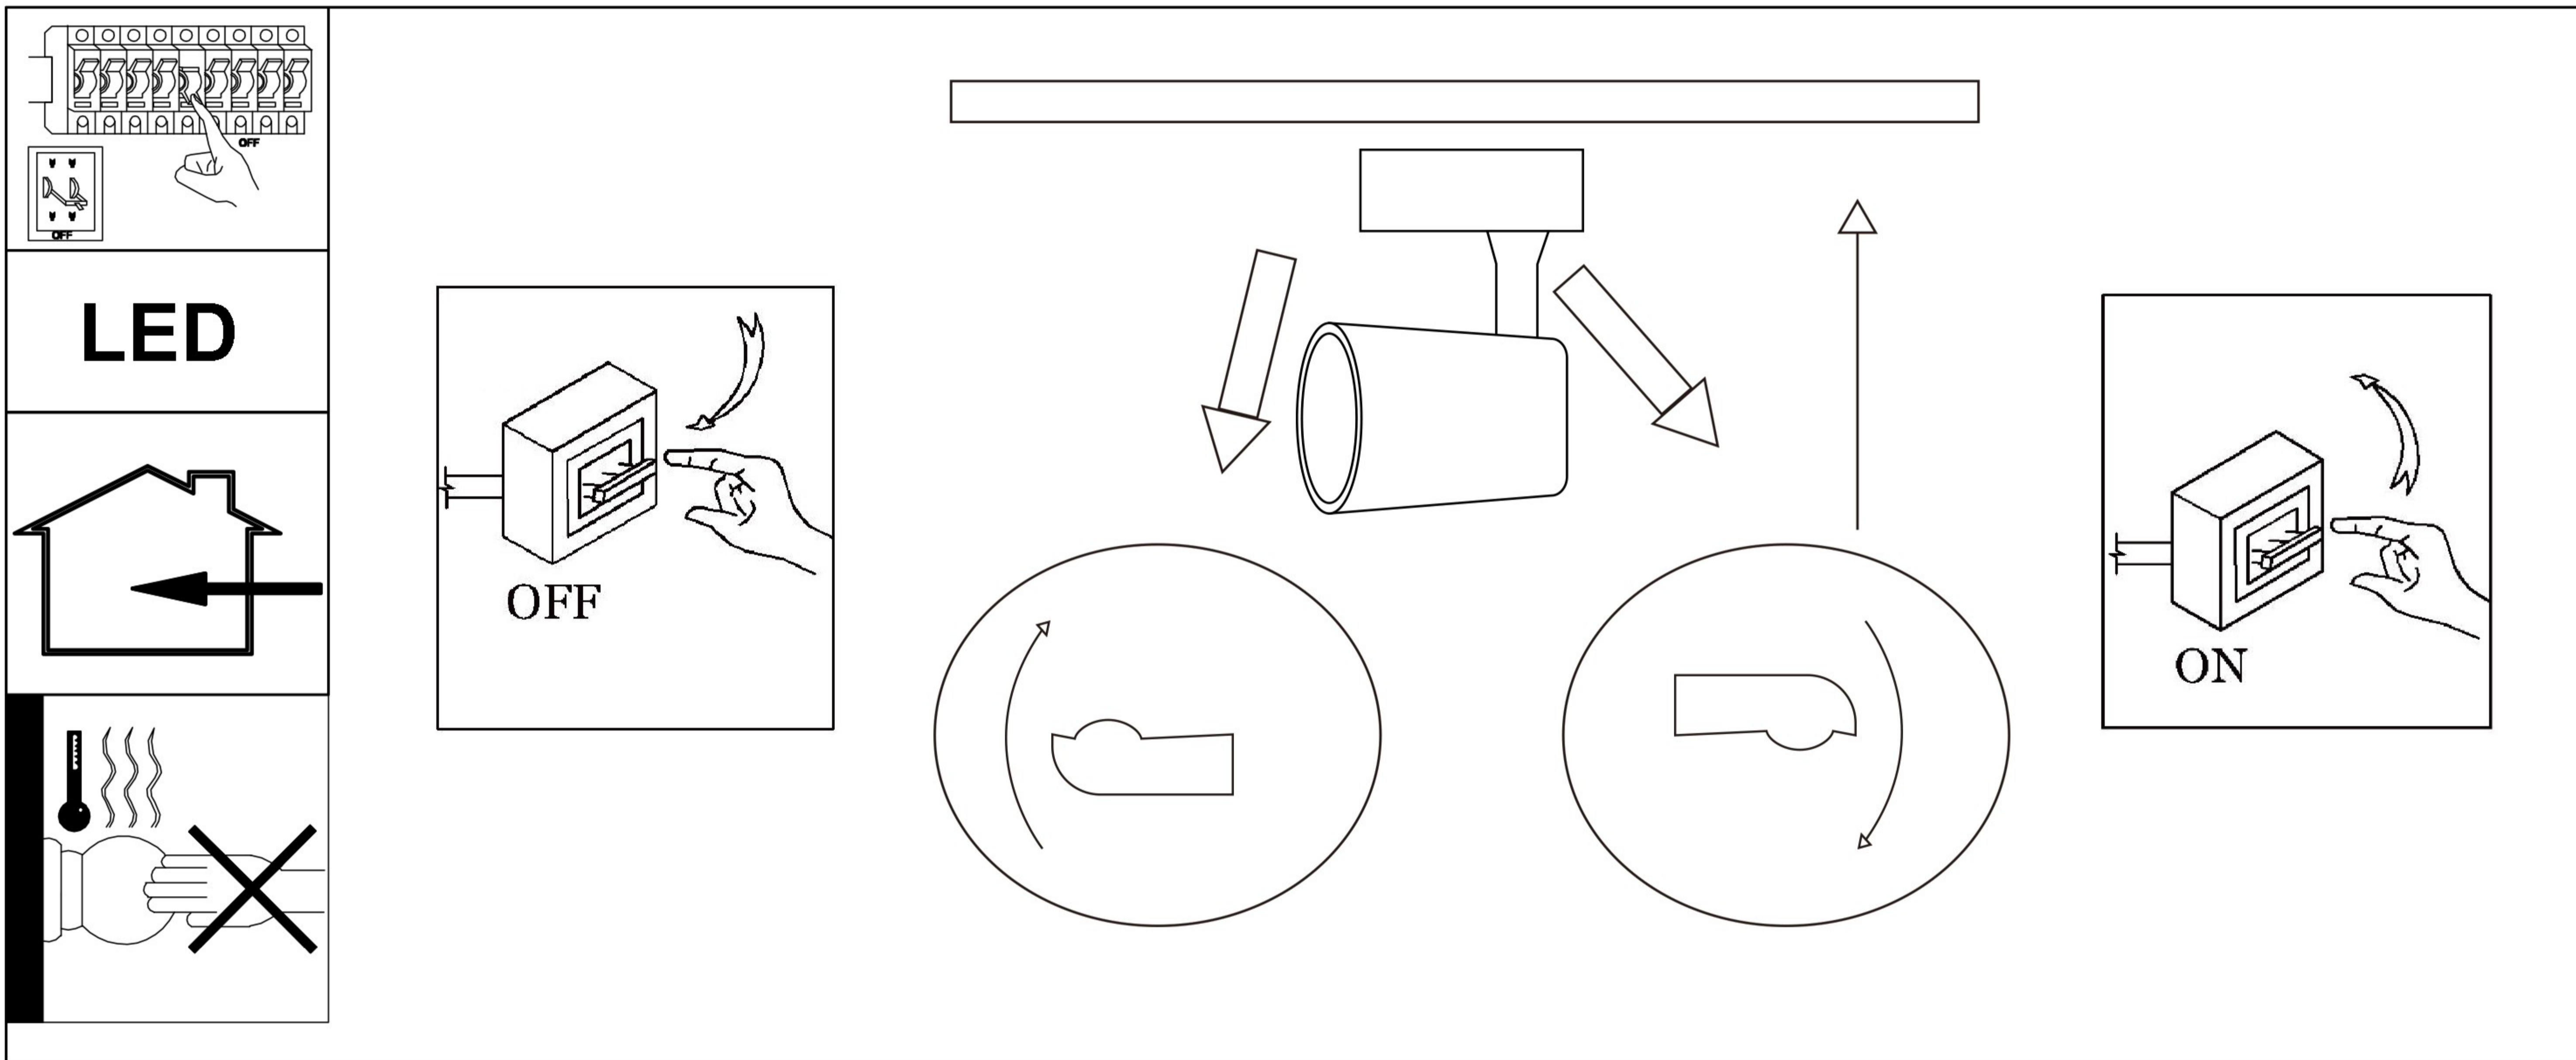

ASSEMBLY INSTRUCTION / ИНСТРУКЦИЯ A1820PL-1WH

Warning:

1. Turn off the main power at the circuit breaker before installing in order to prevent possible shock;
2. Don't exceed the rated voltage 230V;
3. Don't install on haven't finished ceiling and loose wood ceiling;
4. Do not use corrosive liquids to clean fixture such as acid, and alkaline liquids. Please use soft cloth when cleaning.