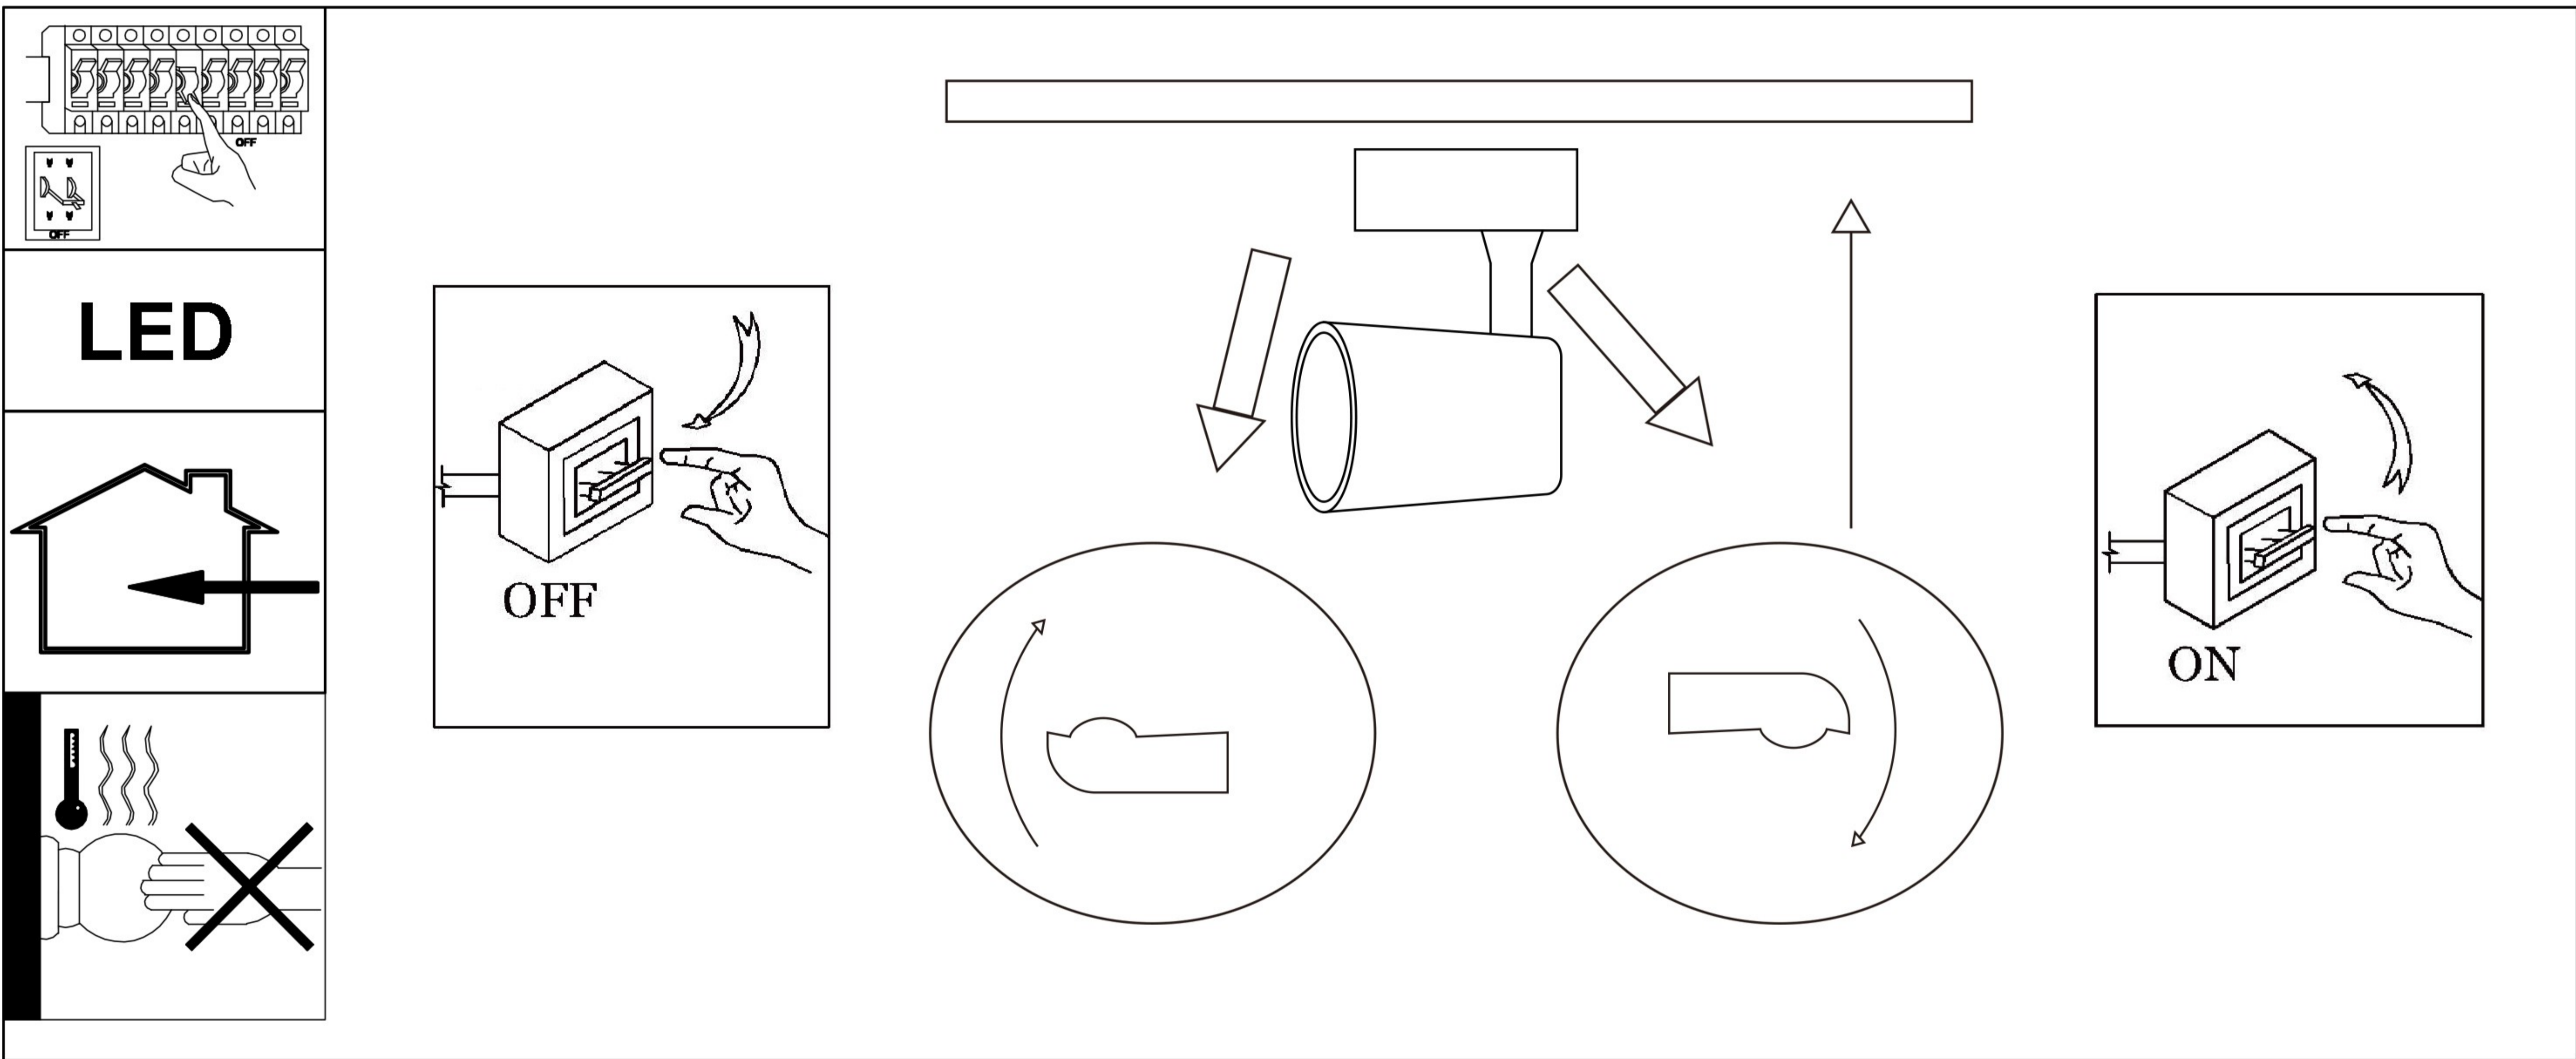

ASSEMBLY INSTRUCTION / ИНСТРУКЦИЯ A1810PL-1WH

Warning:

1. Turn off the main power at the circuit breaker before installing in order to prevent possible shock;
2. Don't exceed the rated voltage 230V;
3. Don't install on haven't finished ceiling and loose wood ceiling;
4. Do not use corrosive liquids to clean fixture such as acid, and alkaline liquids. Please use soft cloth when cleaning.