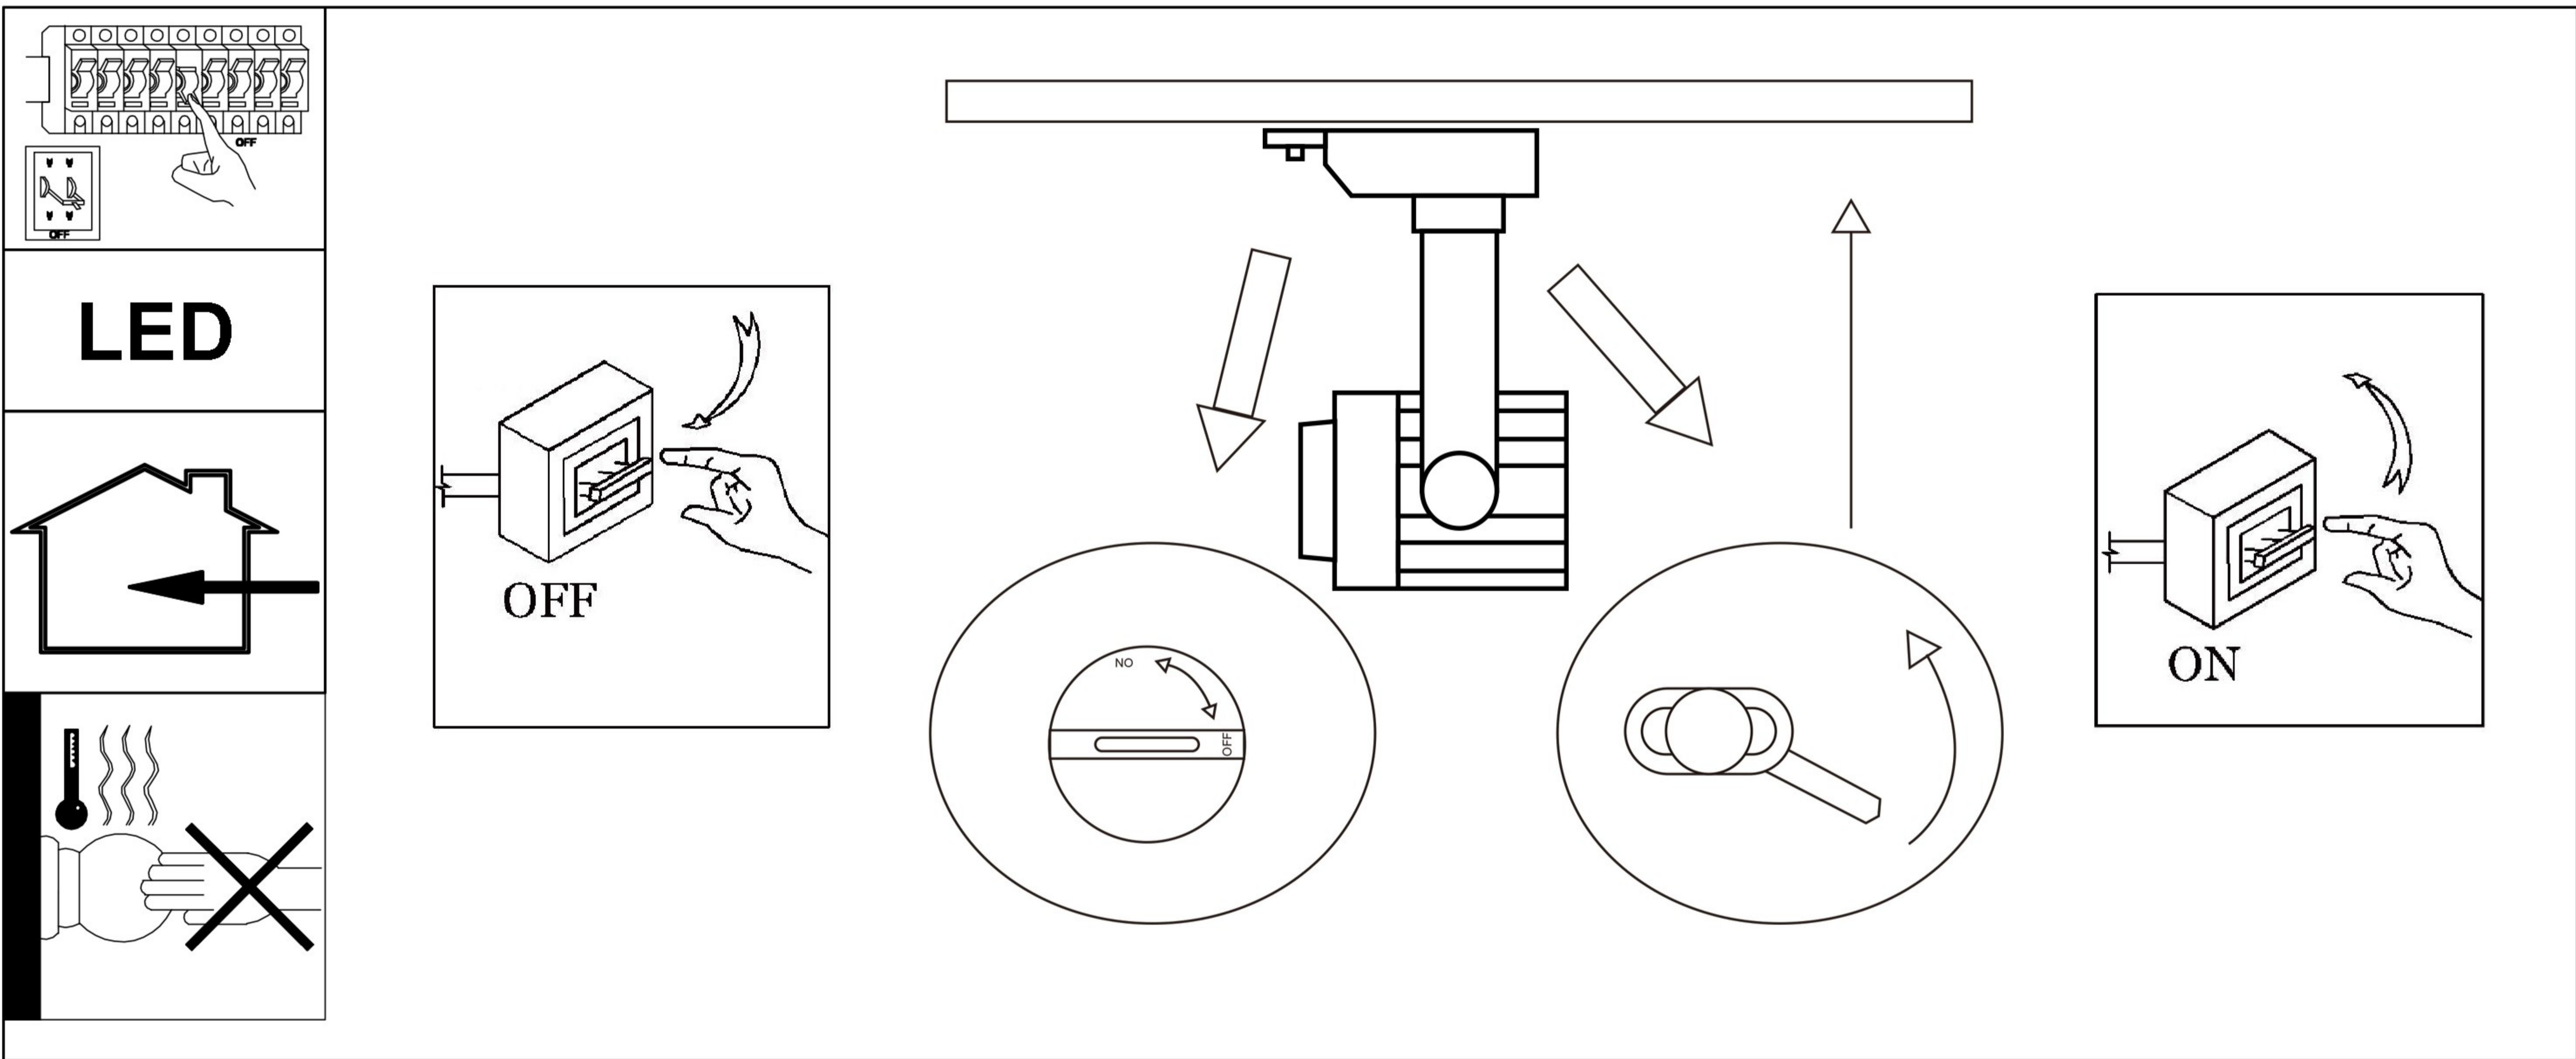

ASSEMBLY INSTRUCTION / ИНСТРУКЦИЯ A1620PL-1WH

Warning:

1. Turn off the main power at the circuit breaker before installing in order to prevent possible shock;
2. Don't exceed the rated voltage 230V;
3. Don't install on haven't finished ceiling and loose wood ceiling;
4. Do not use corrosive liquids to clean fixture such as acid, and alkaline liquids. Please use soft cloth when cleaning.