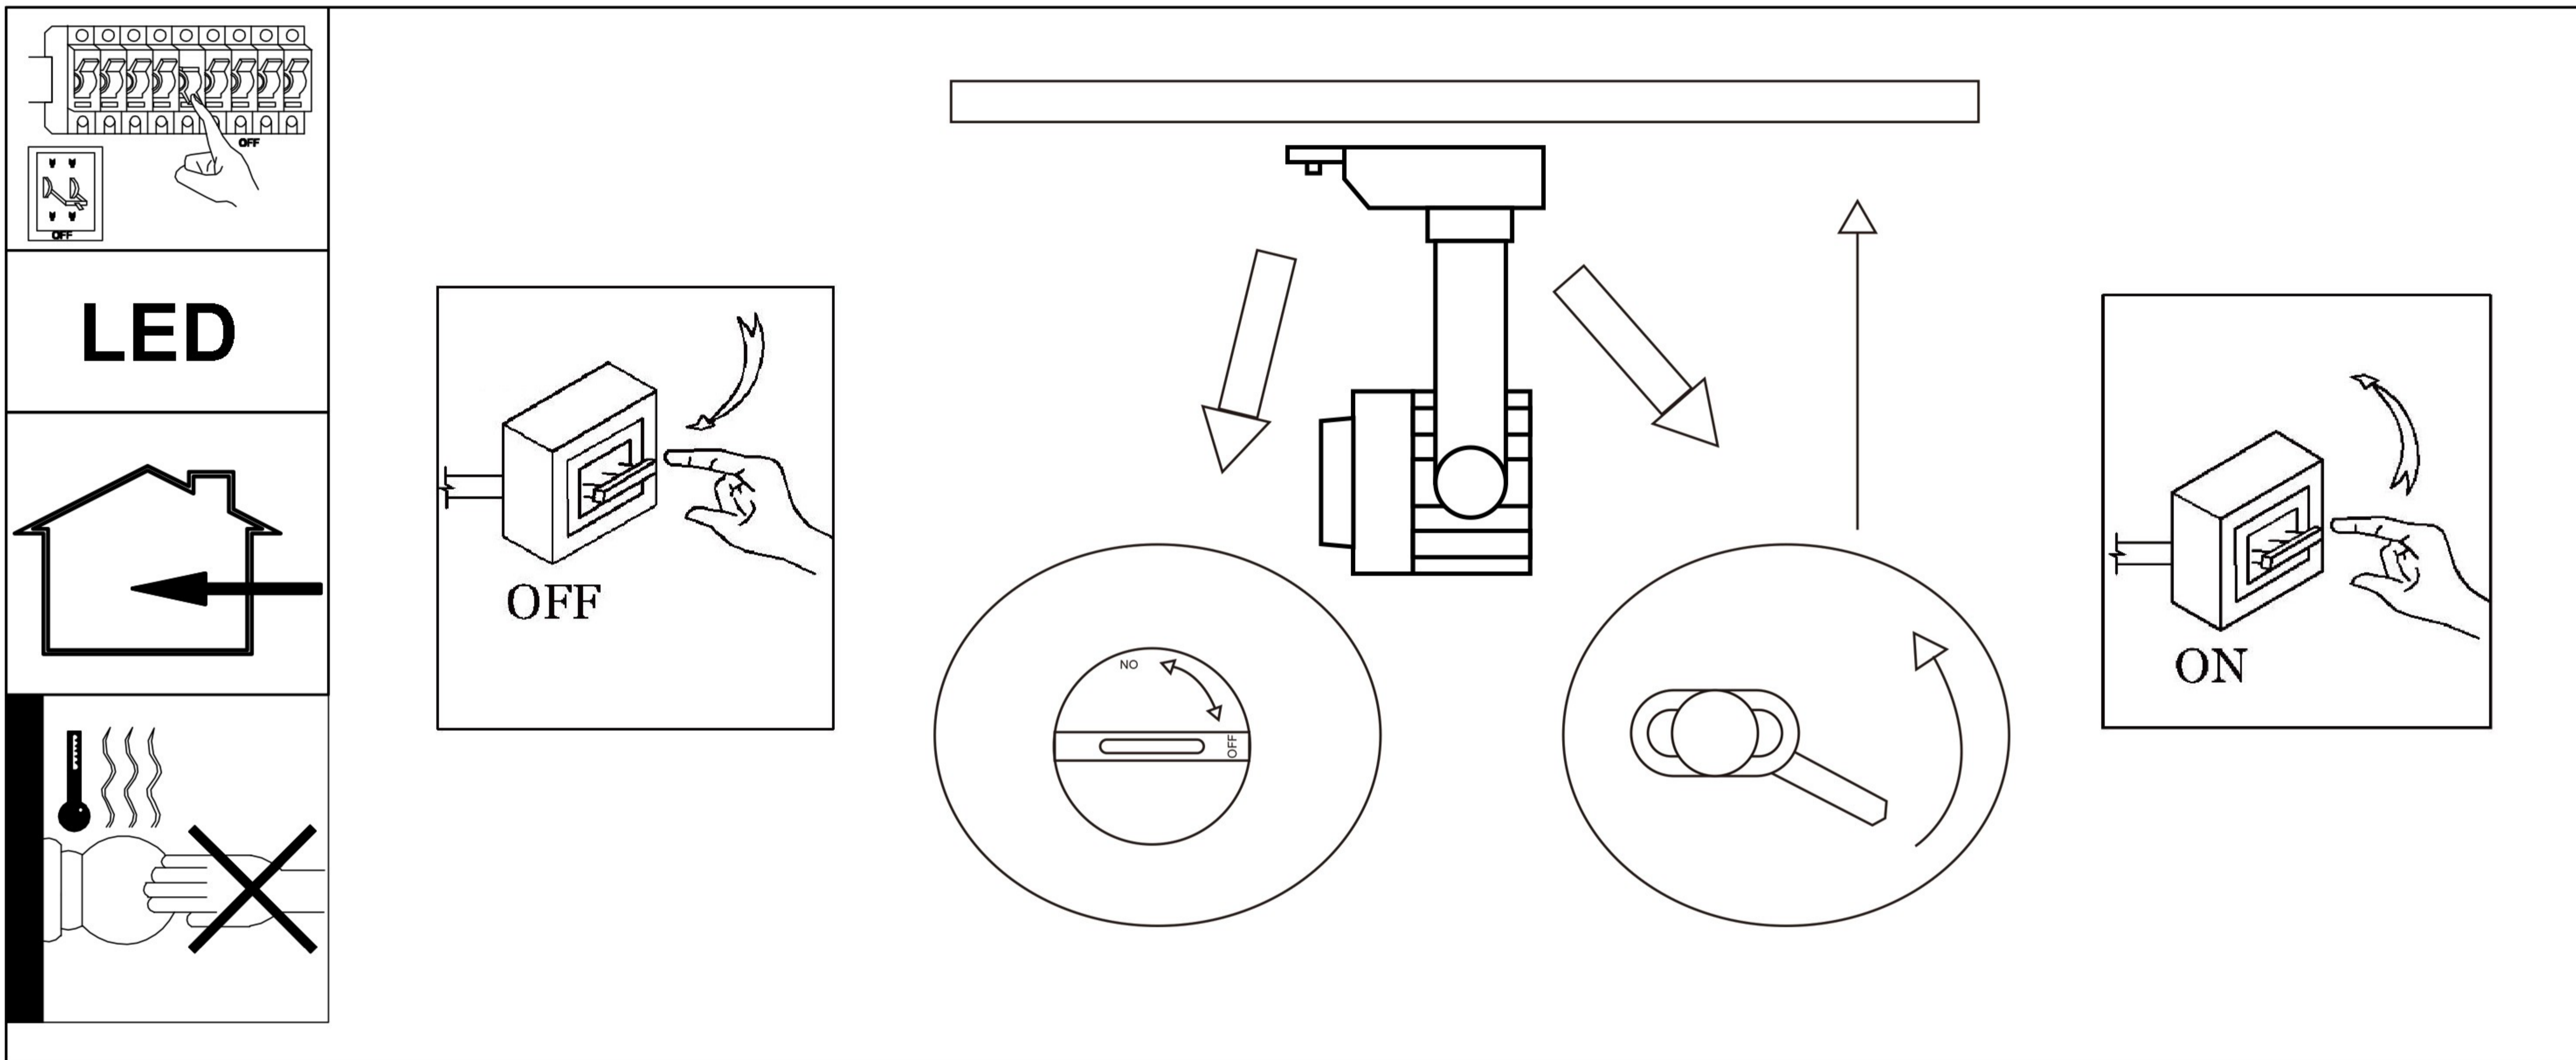

ASSEMBLY INSTRUCTION / ИНСТРУКЦИЯ A1610PL-1WH

Warning:

1. Turn off the main power at the circuit breaker before installing in order to prevent possible shock;
2. Don't exceed the rated voltage 230V;
3. Don't install on haven't finished ceiling and loose wood ceiling;
4. Do not use corrosive liquids to clean fixture such as acid, and alkaline liquids. Please use soft cloth when cleaning.