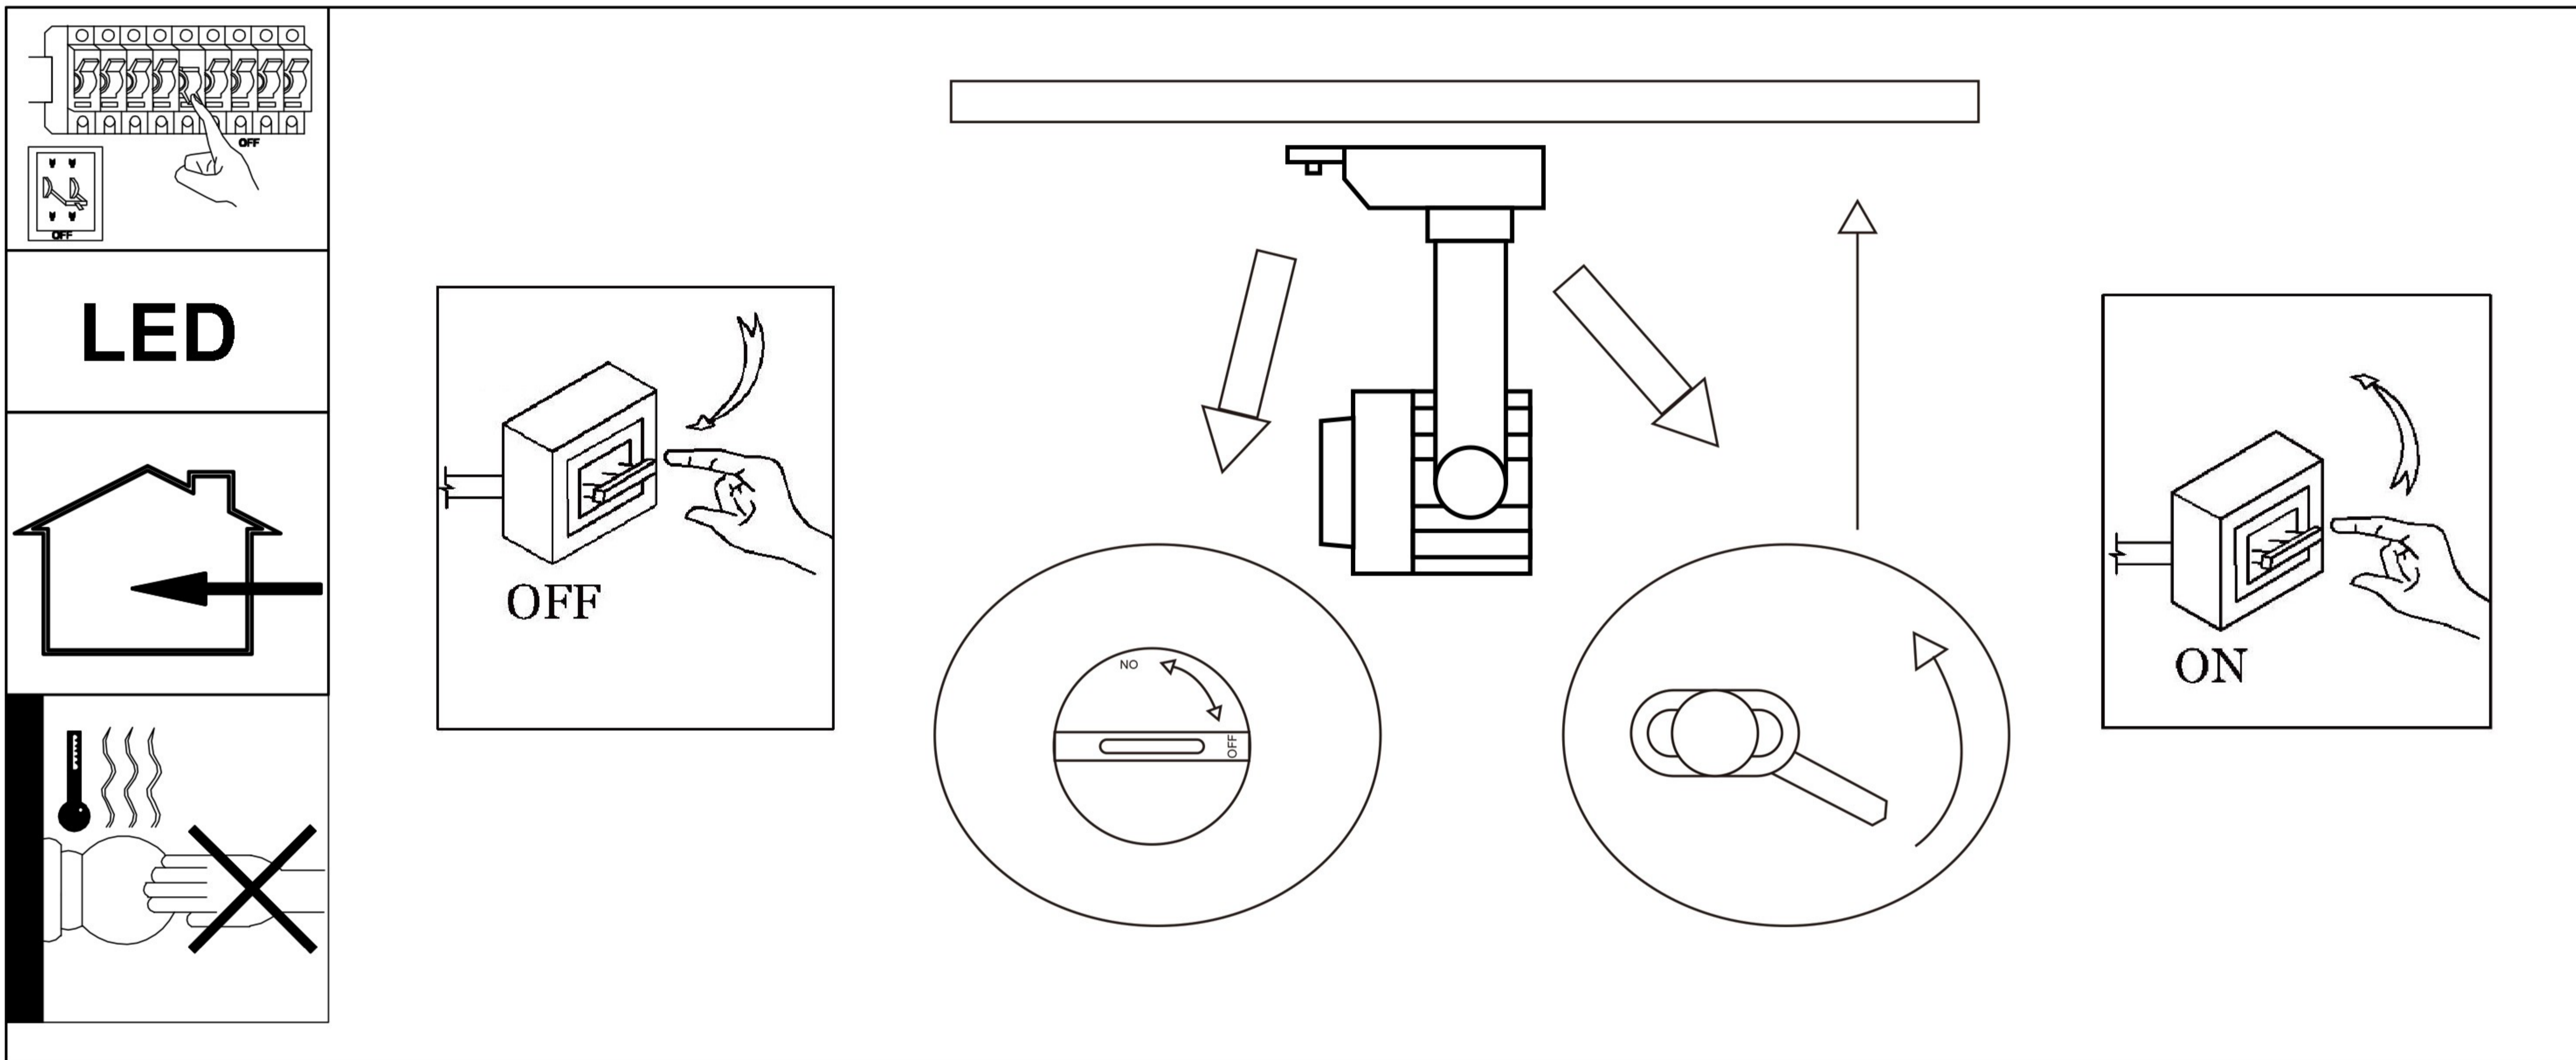

ASSEMBLY INSTRUCTION / ИНСТРУКЦИЯ A1610PL-1BK

Warning:

1. Turn off the main power at the circuit breaker before installing in order to prevent possible shock;
2. Don't exceed the rated voltage 230V;
3. Don't install on haven't finished ceiling and loose wood ceiling;
4. Do not use corrosive liquids to clean fixture such as acid, and alkaline liquids. Please use soft cloth when cleaning.